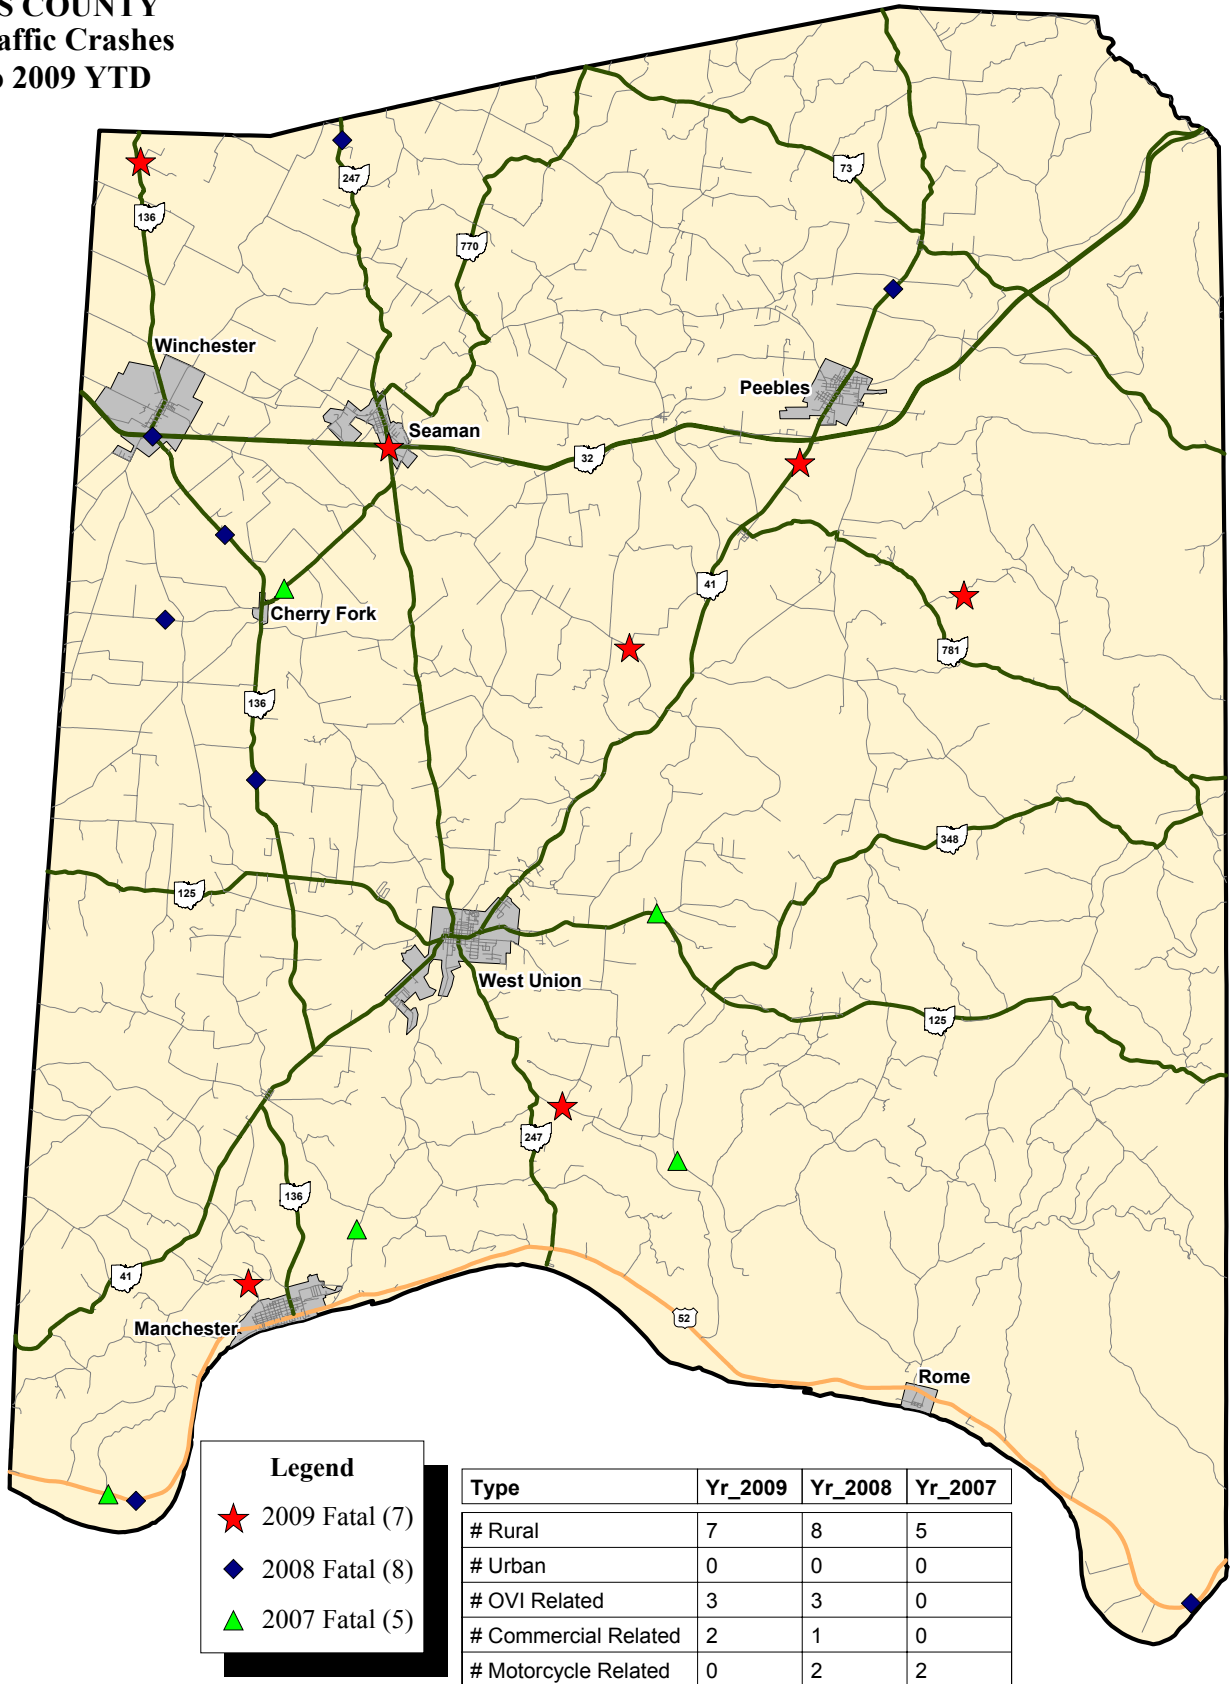

ADAMS COUNTY
Fatal Traffic Crashes
2007 to 2009 YTD

Data Source: OSHP LINCS Database
 Map Design and Layout: OSHP Statistical Analysis Unit
 Ohio State Highway Patrol
 November 16, 2009