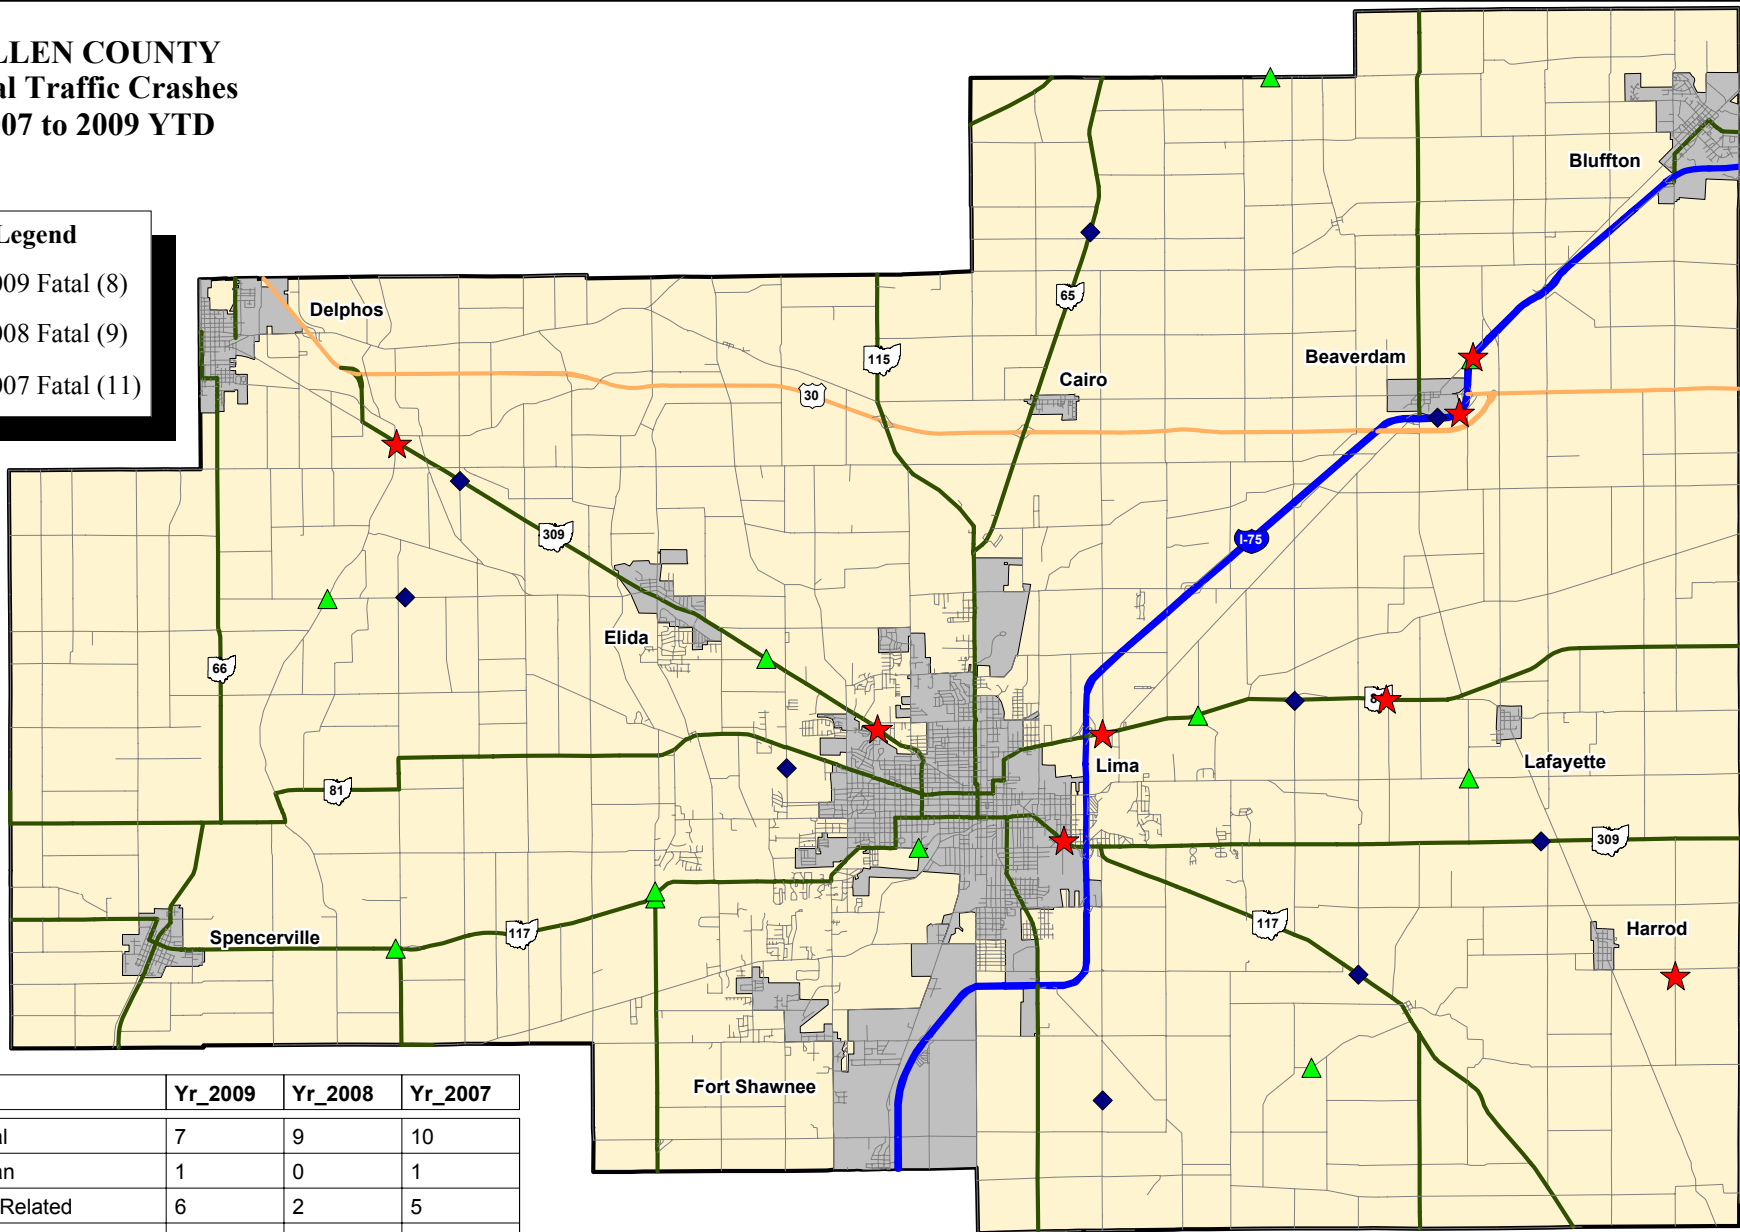

ALLEN COUNTY Fatal Traffic Crashes 2007 to 2009 YTD

Legend

- ★ 2009 Fatal (8)
- ◆ 2008 Fatal (9)
- ▲ 2007 Fatal (11)

Type	Yr_2009	Yr_2008	Yr_2007
# Rural	7	9	10
# Urban	1	0	1
# OVI Related	6	2	5
# Commercial Related	1	3	2
# Motorcycle Related	1	1	3

Data Source: OSHP LINCS Database
 Map Design and Layout: OSHP Statistical Analysis Unit
 Ohio State Highway Patrol
 August 19, 2009