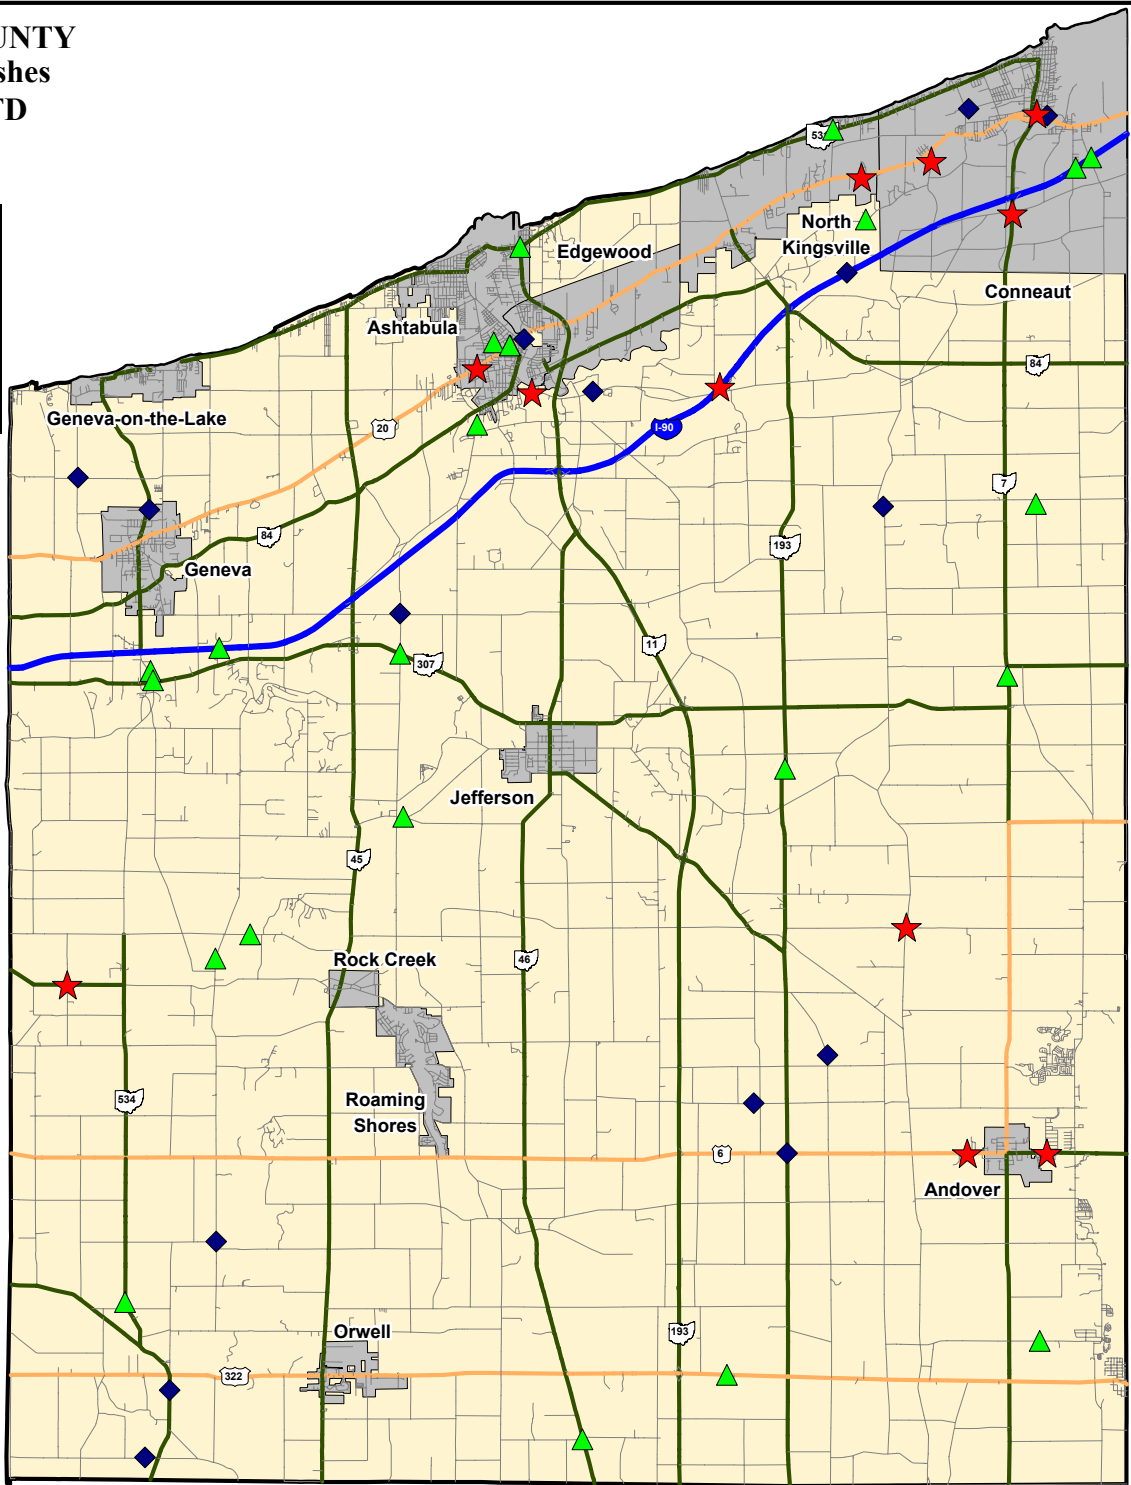

ASHTABULA COUNTY

Fatal Traffic Crashes

2007 to 2009 YTD

Legend

- ★ 2009 Fatal (11)
- ◆ 2008 Fatal (15)
- ▲ 2007 Fatal (23)

Type	Yr_2009	Yr_2008	Yr_2007
# Rural	7	11	17
# Urban	4	4	6
# OVI Related	5	8	10
# Commercial Related	0	1	3
# Motorcycle Related	3	1	5

Data Source: OSHP LINCS Database
 Map Design and Layout: OSHP Statistical Analysis Unit
 Ohio State Highway Patrol
 November 2, 2009