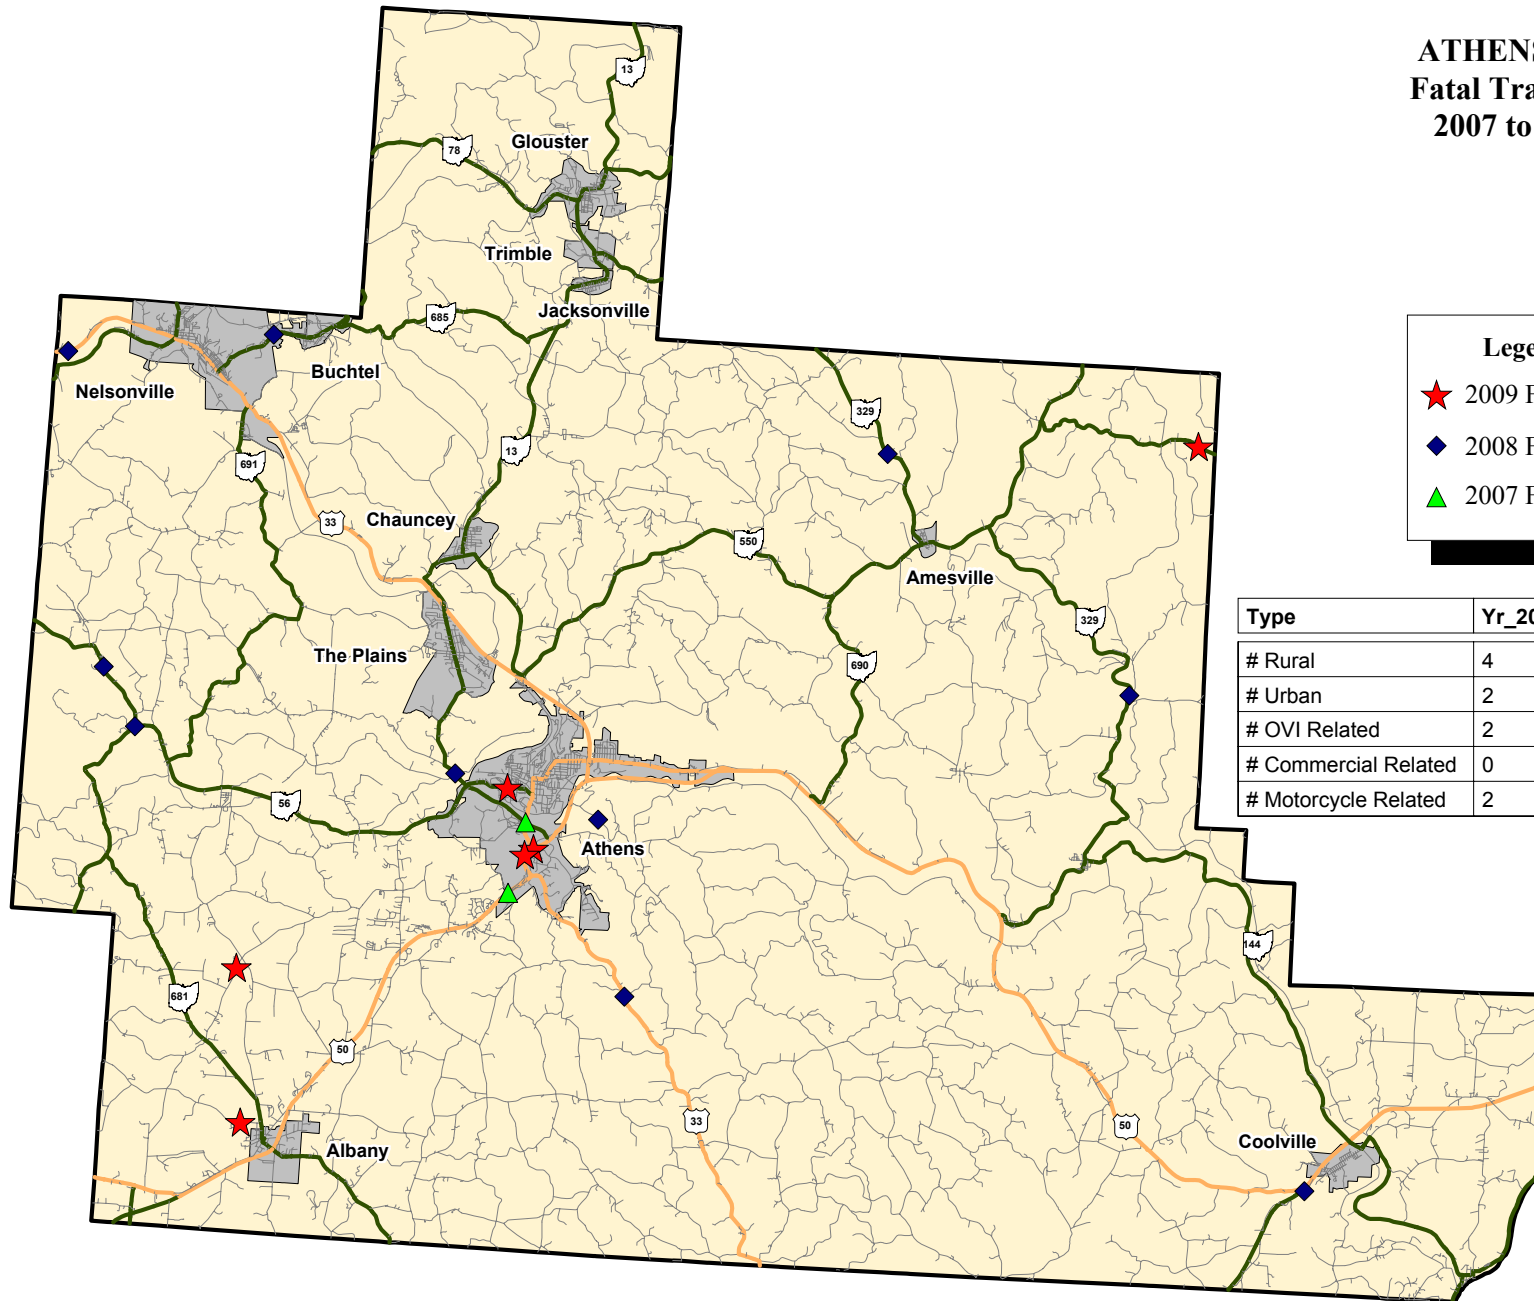

ATHENS COUNTY Fatal Traffic Crashes 2007 to 2009 YTD

Legend

- ★ 2009 Fatal (6)
- ◆ 2008 Fatal (11)
- ▲ 2007 Fatal (5)

Type	Yr_2009	Yr_2008	Yr_2007
# Rural	4	10	3
# Urban	2	1	2
# OVI Related	2	7	1
# Commercial Related	0	0	1
# Motorcycle Related	2	5	1

Data Source: OSHP LINC'S Database
 Map Design and Layout: OSHP Statistical Analysis Unit
 Ohio State Highway Patrol
 September 15, 2009