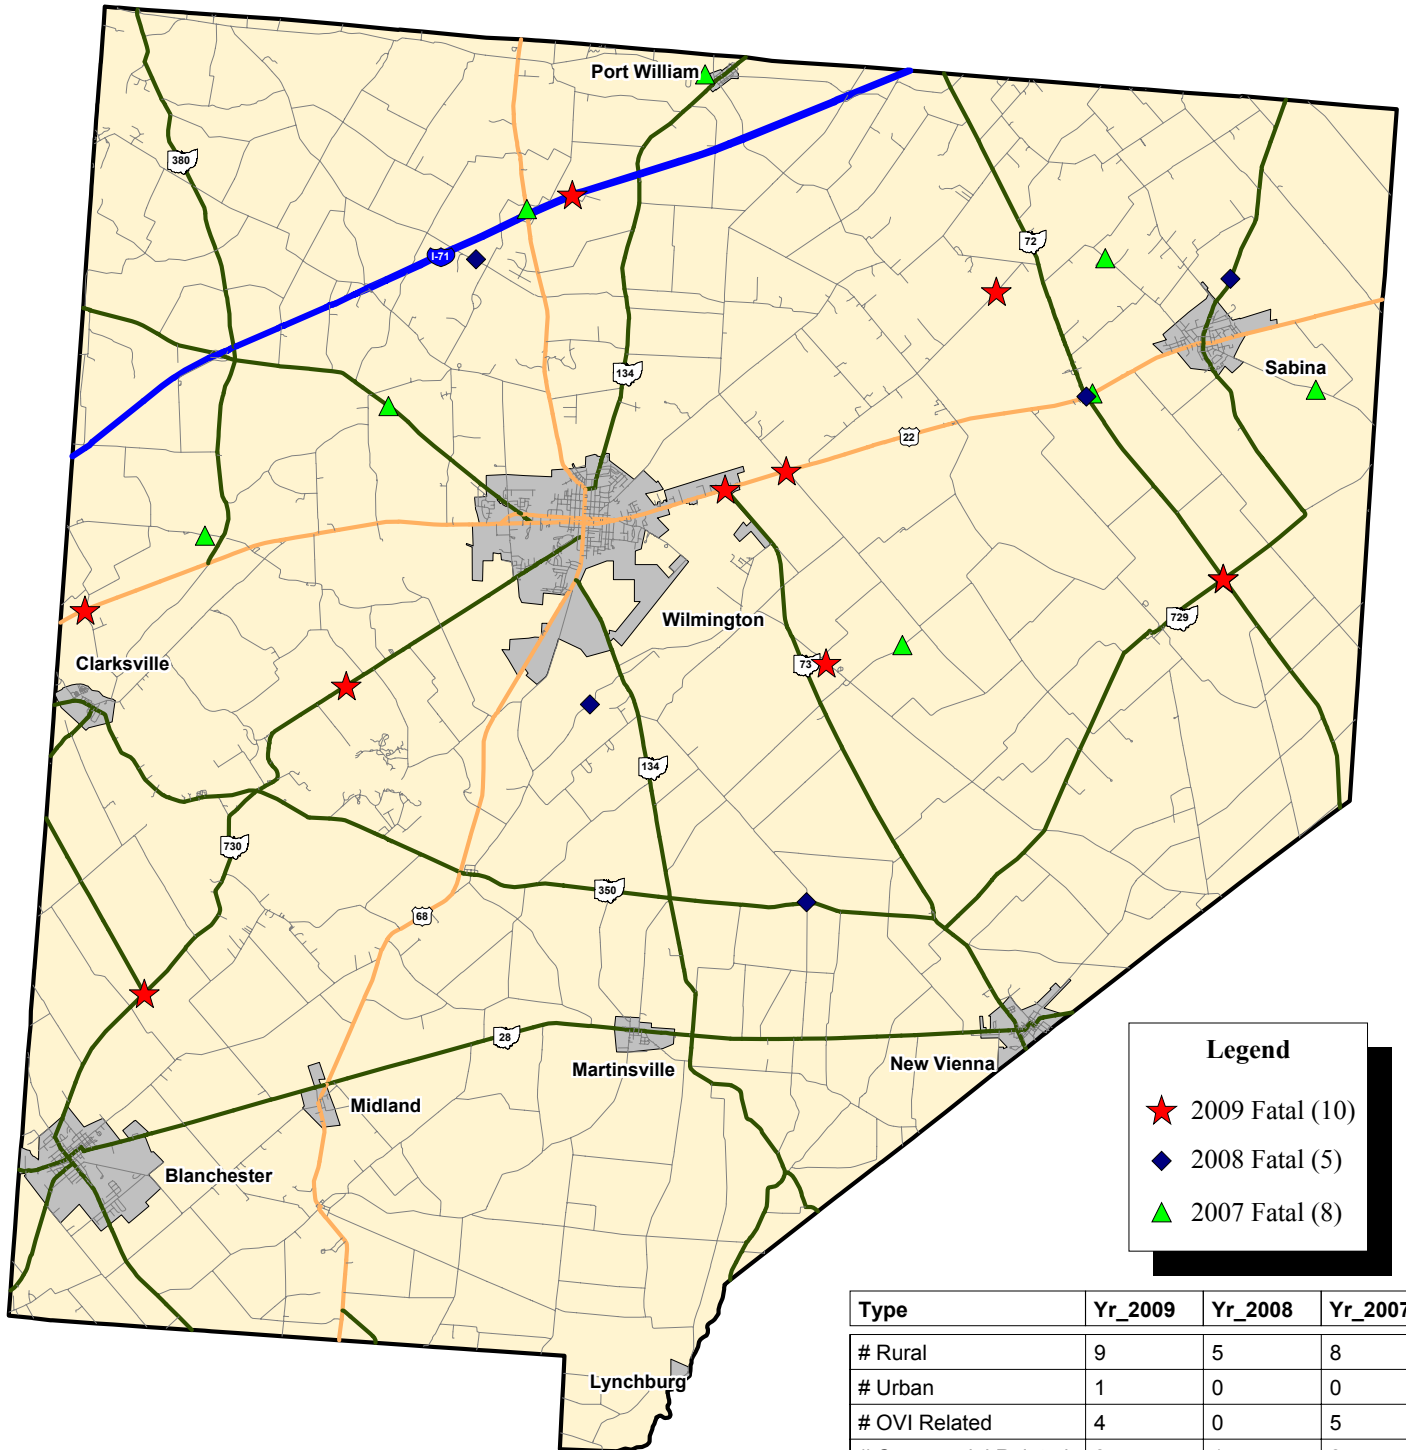

CLINTON COUNTY

Fatal Traffic Crashes

2007 to 2009 YTD

Legend

- ★ 2009 Fatal (10)
- ◆ 2008 Fatal (5)
- ▲ 2007 Fatal (8)

Type	Yr_2009	Yr_2008	Yr_2007
# Rural	9	5	8
# Urban	1	0	0
# OVI Related	4	0	5
# Commercial Related	2	1	2
# Motorcycle Related	1	2	2

Data Source: OSHP LINCS Database
 Map Design and Layout: OSHP Statistical Analysis Unit
 Ohio State Highway Patrol
 October 21, 2009