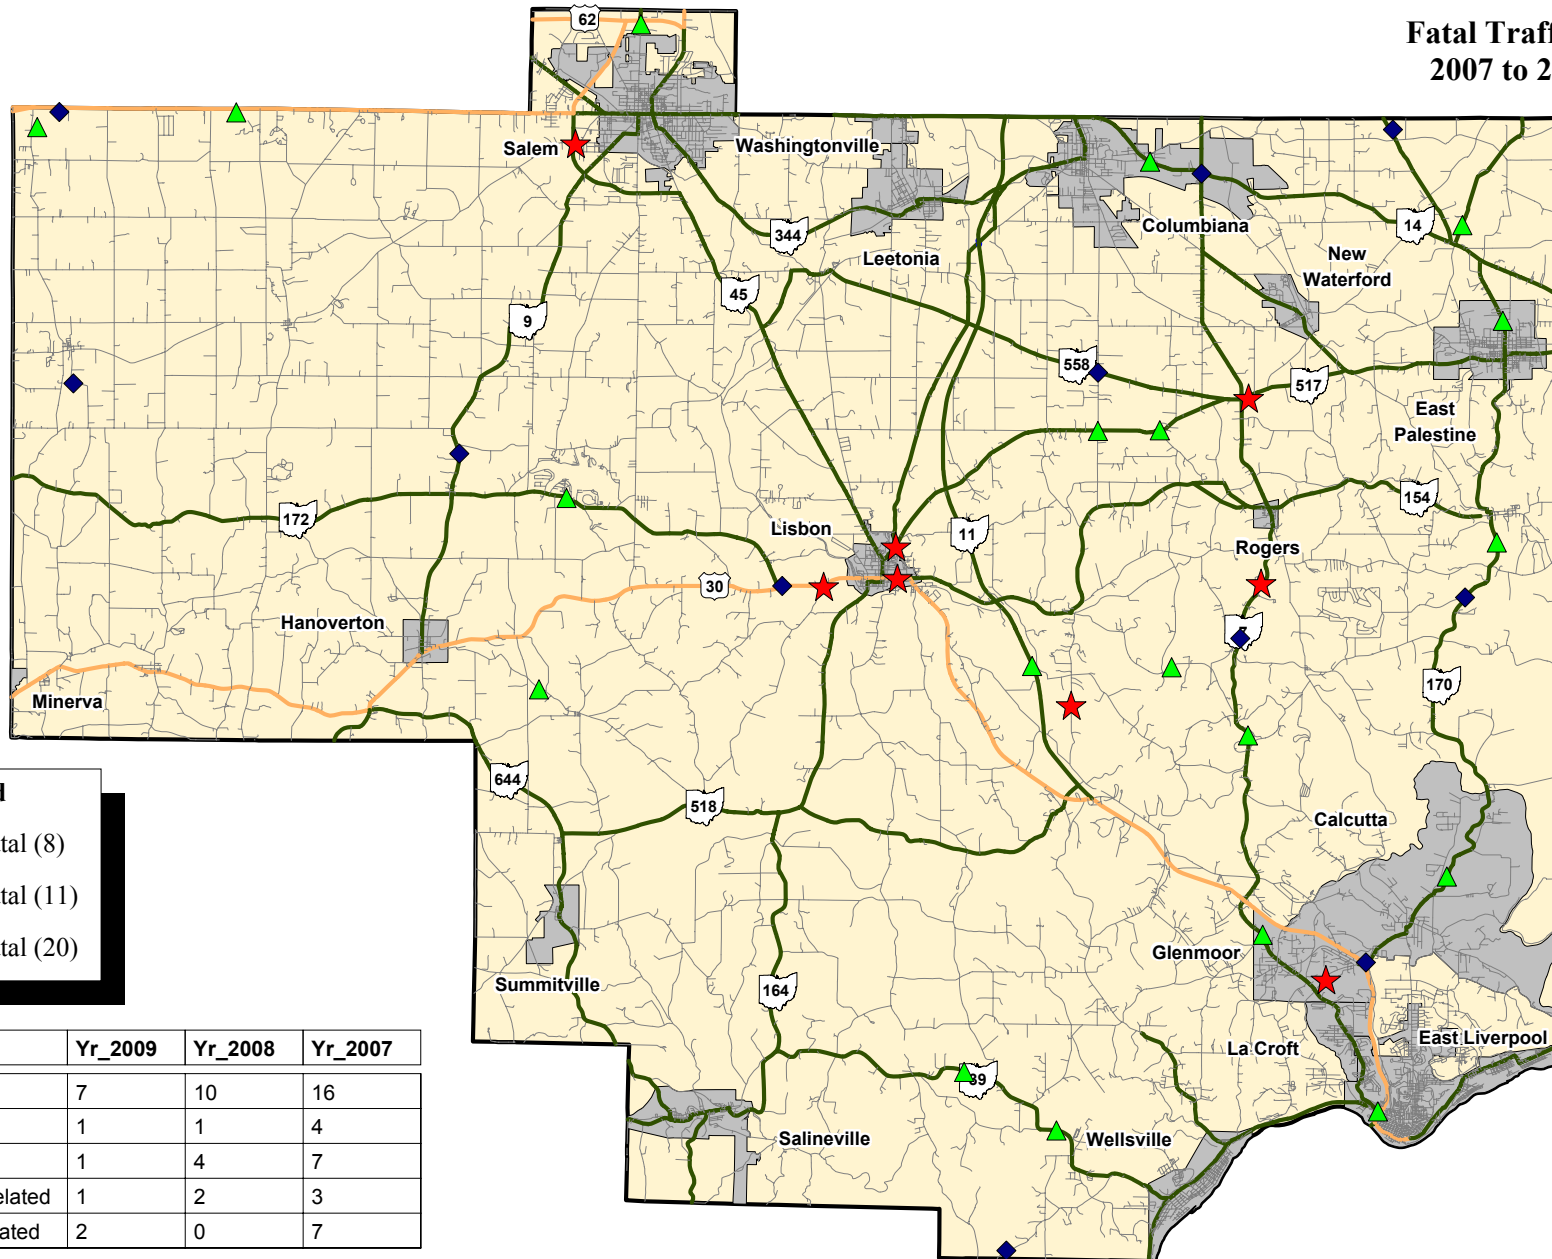

# COLUMBIANA COUNTY

## Fatal Traffic Crashes 2007 to 2009 YTD

### Legend

- ★ 2009 Fatal (8)
- ◆ 2008 Fatal (11)
- ▲ 2007 Fatal (20)

Type	Yr_2009	Yr_2008	Yr_2007
# Rural	7	10	16
# Urban	1	1	4
# OVI Related	1	4	7
# Commercial Related	1	2	3
# Motorcycle Related	2	0	7

Data Source: OSHP LINCS Database  
 Map Design and Layout: OSHP Statistical Analysis Unit  
 Ohio State Highway Patrol  
 November 18, 2009