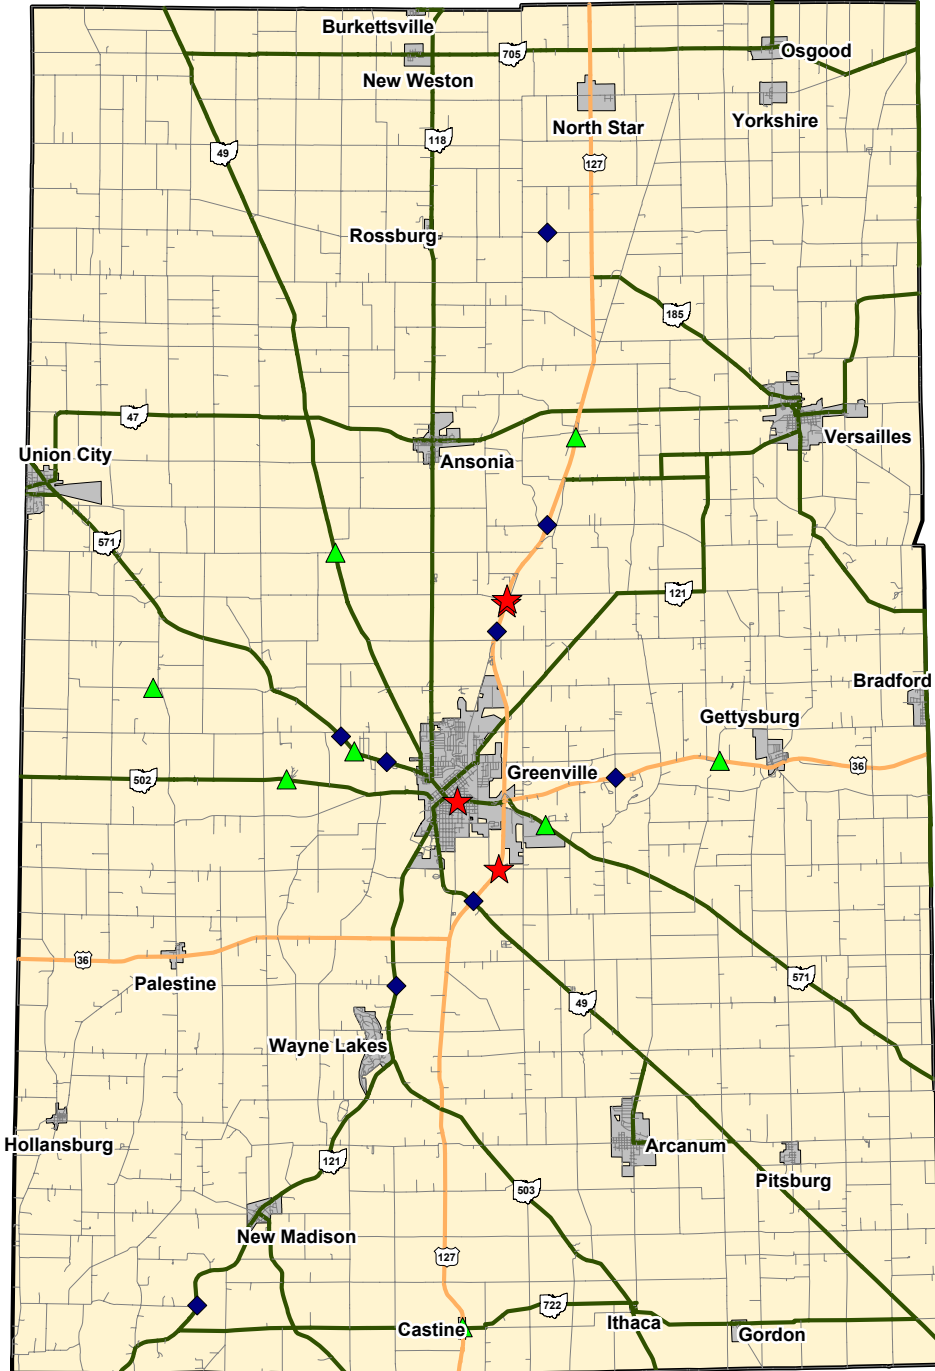

DARKE COUNTY Fatal Traffic Crashes 2007 to 2009 YTD

Type	Yr_2009	Yr_2008	Yr_2007
# Rural	3	9	7
# Urban	1	0	1
# OVI Related	1	2	3
# Commercial Related	1	2	0
# Motorcycle Related	1	3	1

Legend

- ★ 2009 Fatal (4)
- ◆ 2008 Fatal (9)
- ▲ 2007 Fatal (8)

Data Source: OSHP LINC Database
Map Design and Layout: OSHP Statistical Analysis Unit
Ohio State Highway Patrol
September 29, 2009