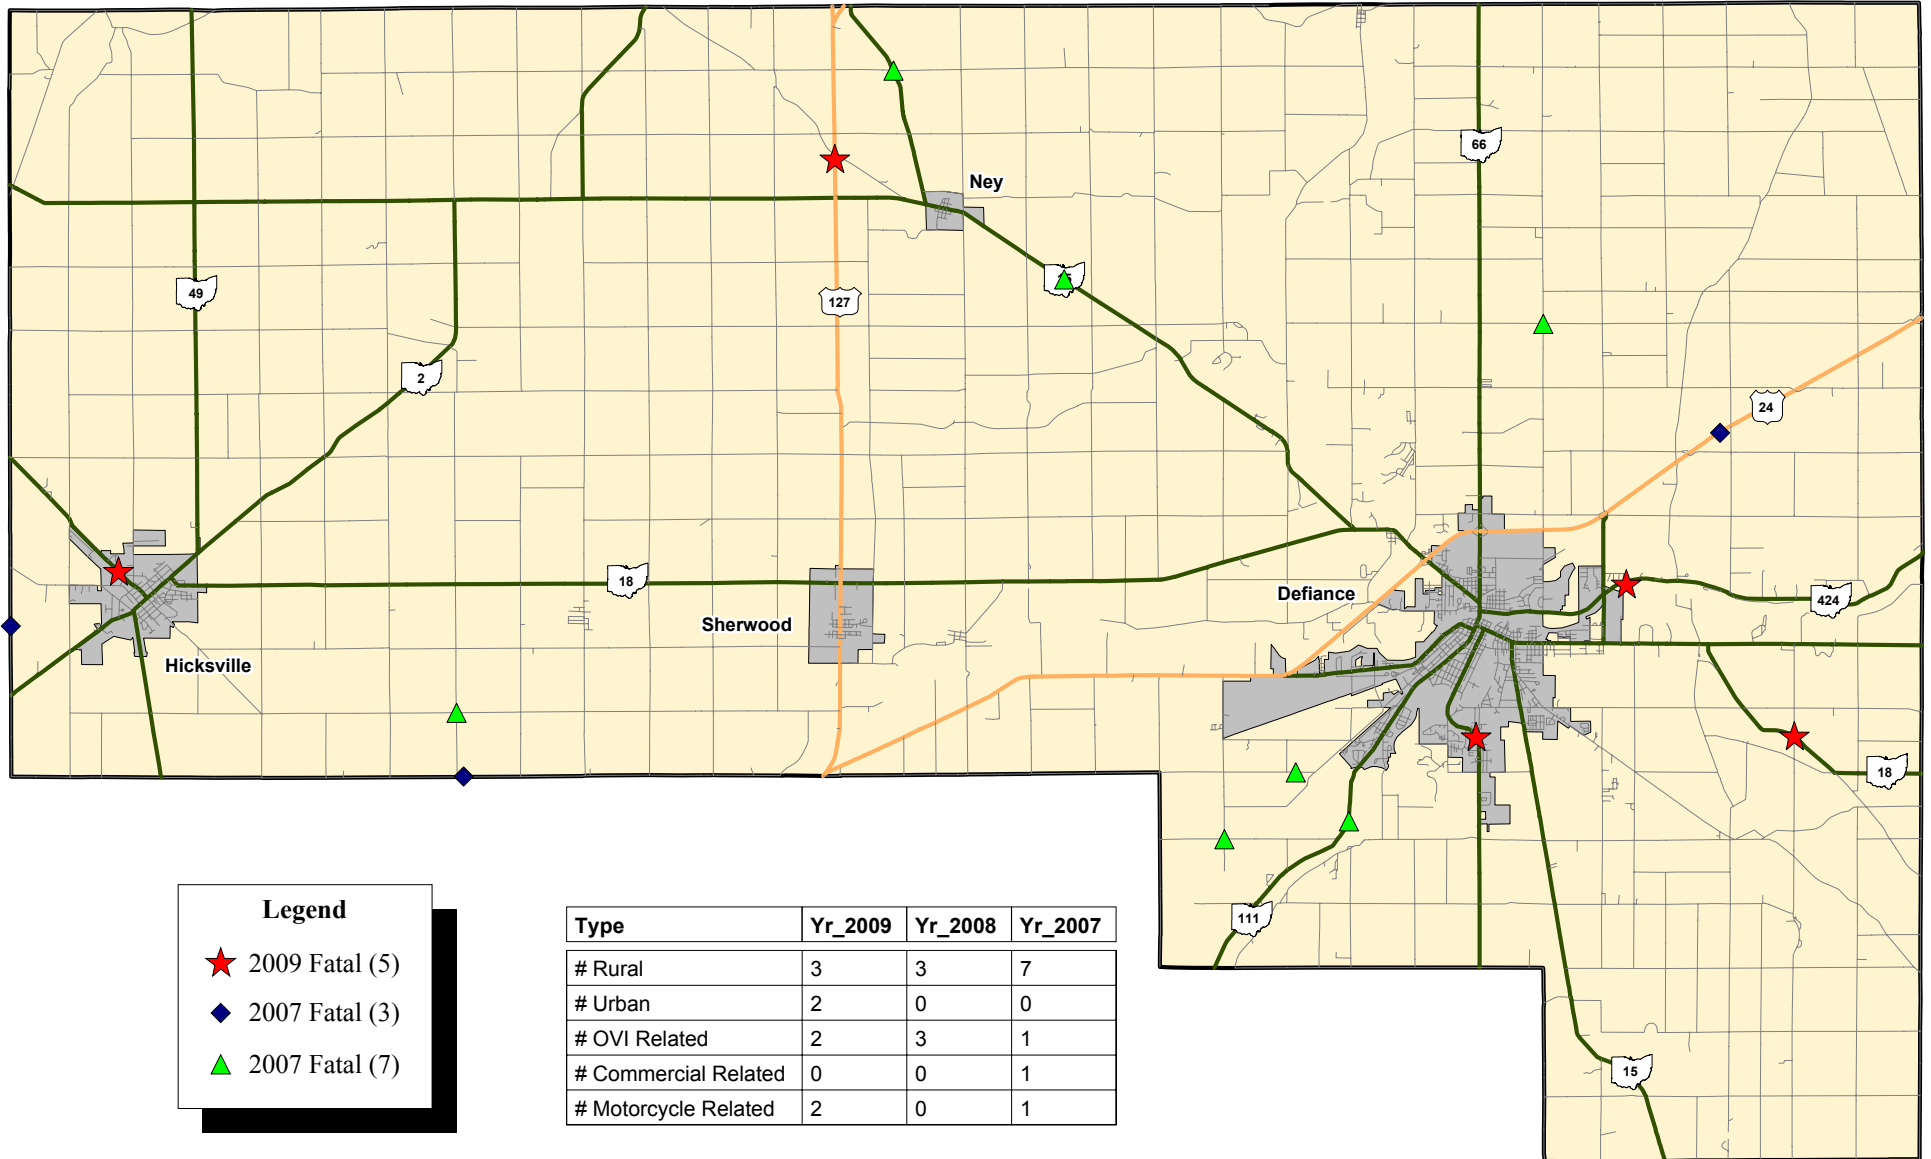

DEFIANCE COUNTY

Fatal Traffic Crashes

2007 to 2009 YTD

Legend

- ★ 2009 Fatal (5)
- ◆ 2007 Fatal (3)
- ▲ 2007 Fatal (7)

Type	Yr_2009	Yr_2008	Yr_2007
# Rural	3	3	7
# Urban	2	0	0
# OVI Related	2	3	1
# Commercial Related	0	0	1
# Motorcycle Related	2	0	1

Data Source: OSHP LINCS Database
 Map Design and Layout: OSHP Statistical Analysis Unit
 Ohio State Highway Patrol
 November 6, 2009