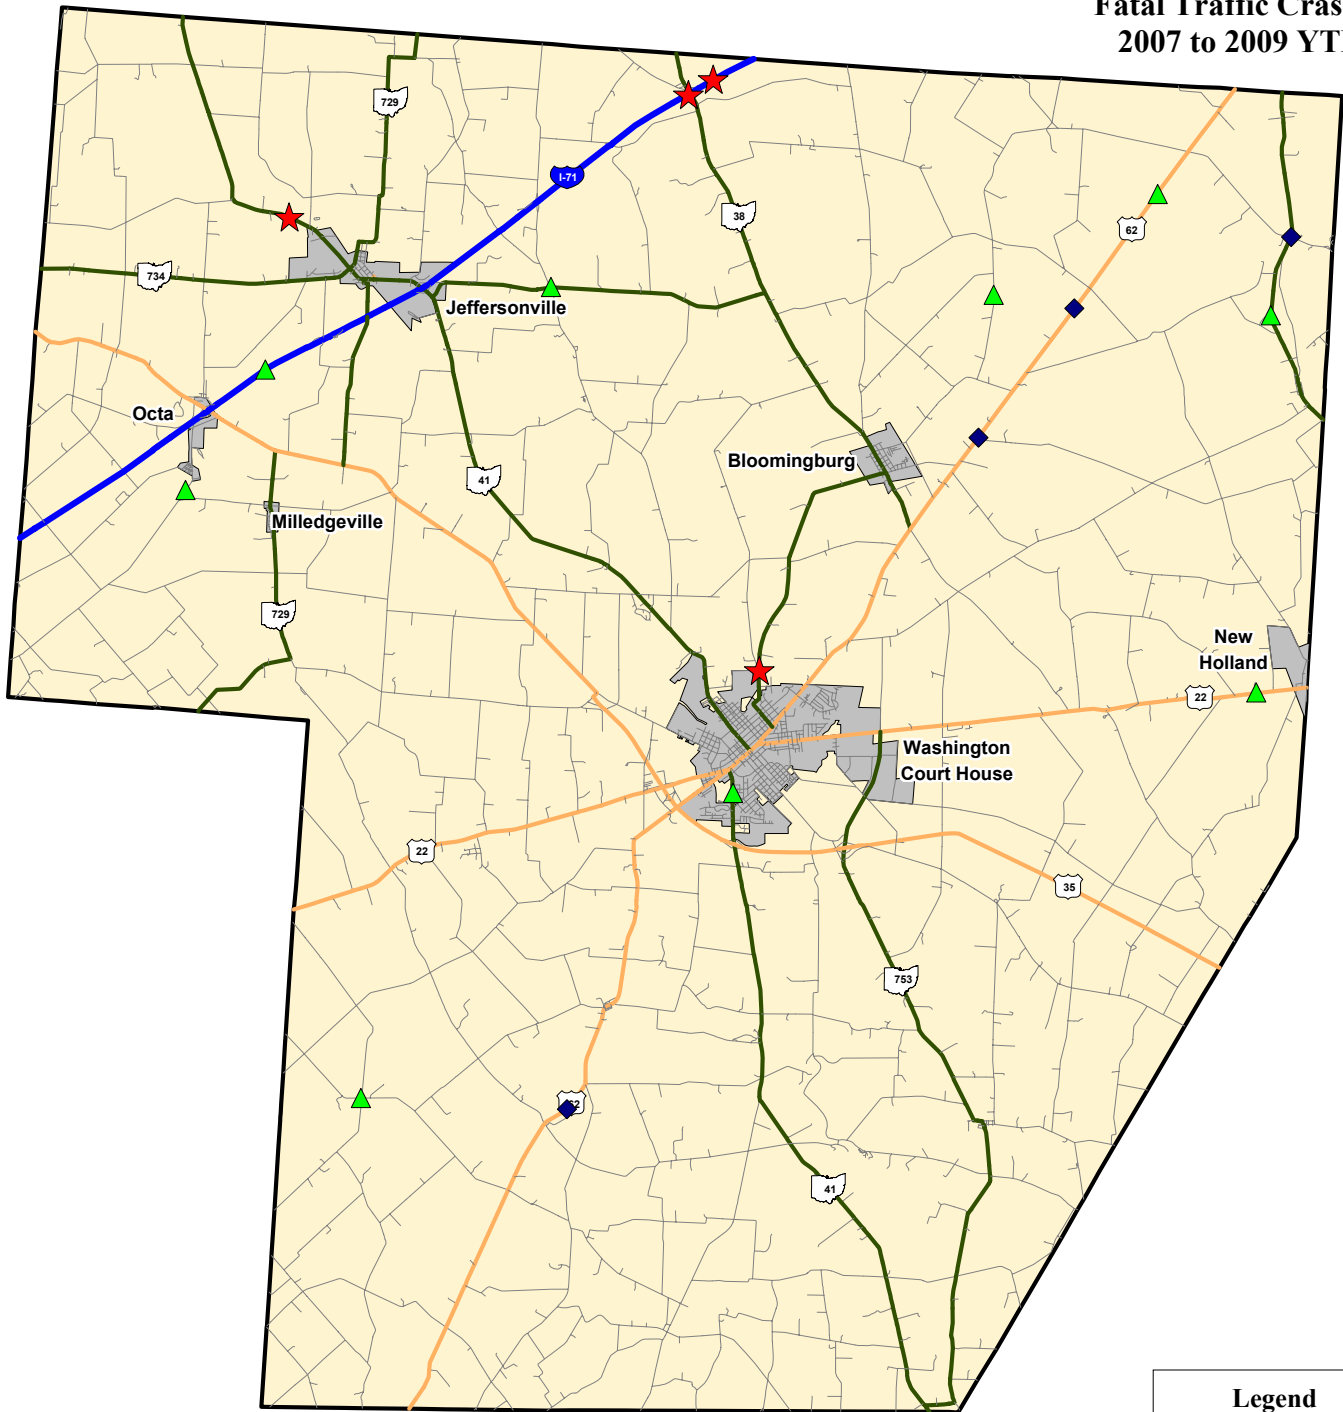

FAYETTE COUNTY Fatal Traffic Crashes 2007 to 2009 YTD

Type	Yr_2009	Yr_2008	Yr_2007
# Rural	3	4	9
# Urban	0	0	0
# OVI Related	2	0	2
# Commercial Related	1	1	0
# Motorcycle Related	0	0	0

Legend

- ★ 2009 Fatal (3)
- ◆ 2008 Fatal (4)
- ▲ 2007 Fatal (9)

Data Source: OSHP LINCS Database
 Map Design and Layout: OSHP Statistical Analysis Unit
 Ohio State Highway Patrol
 August 14, 2009