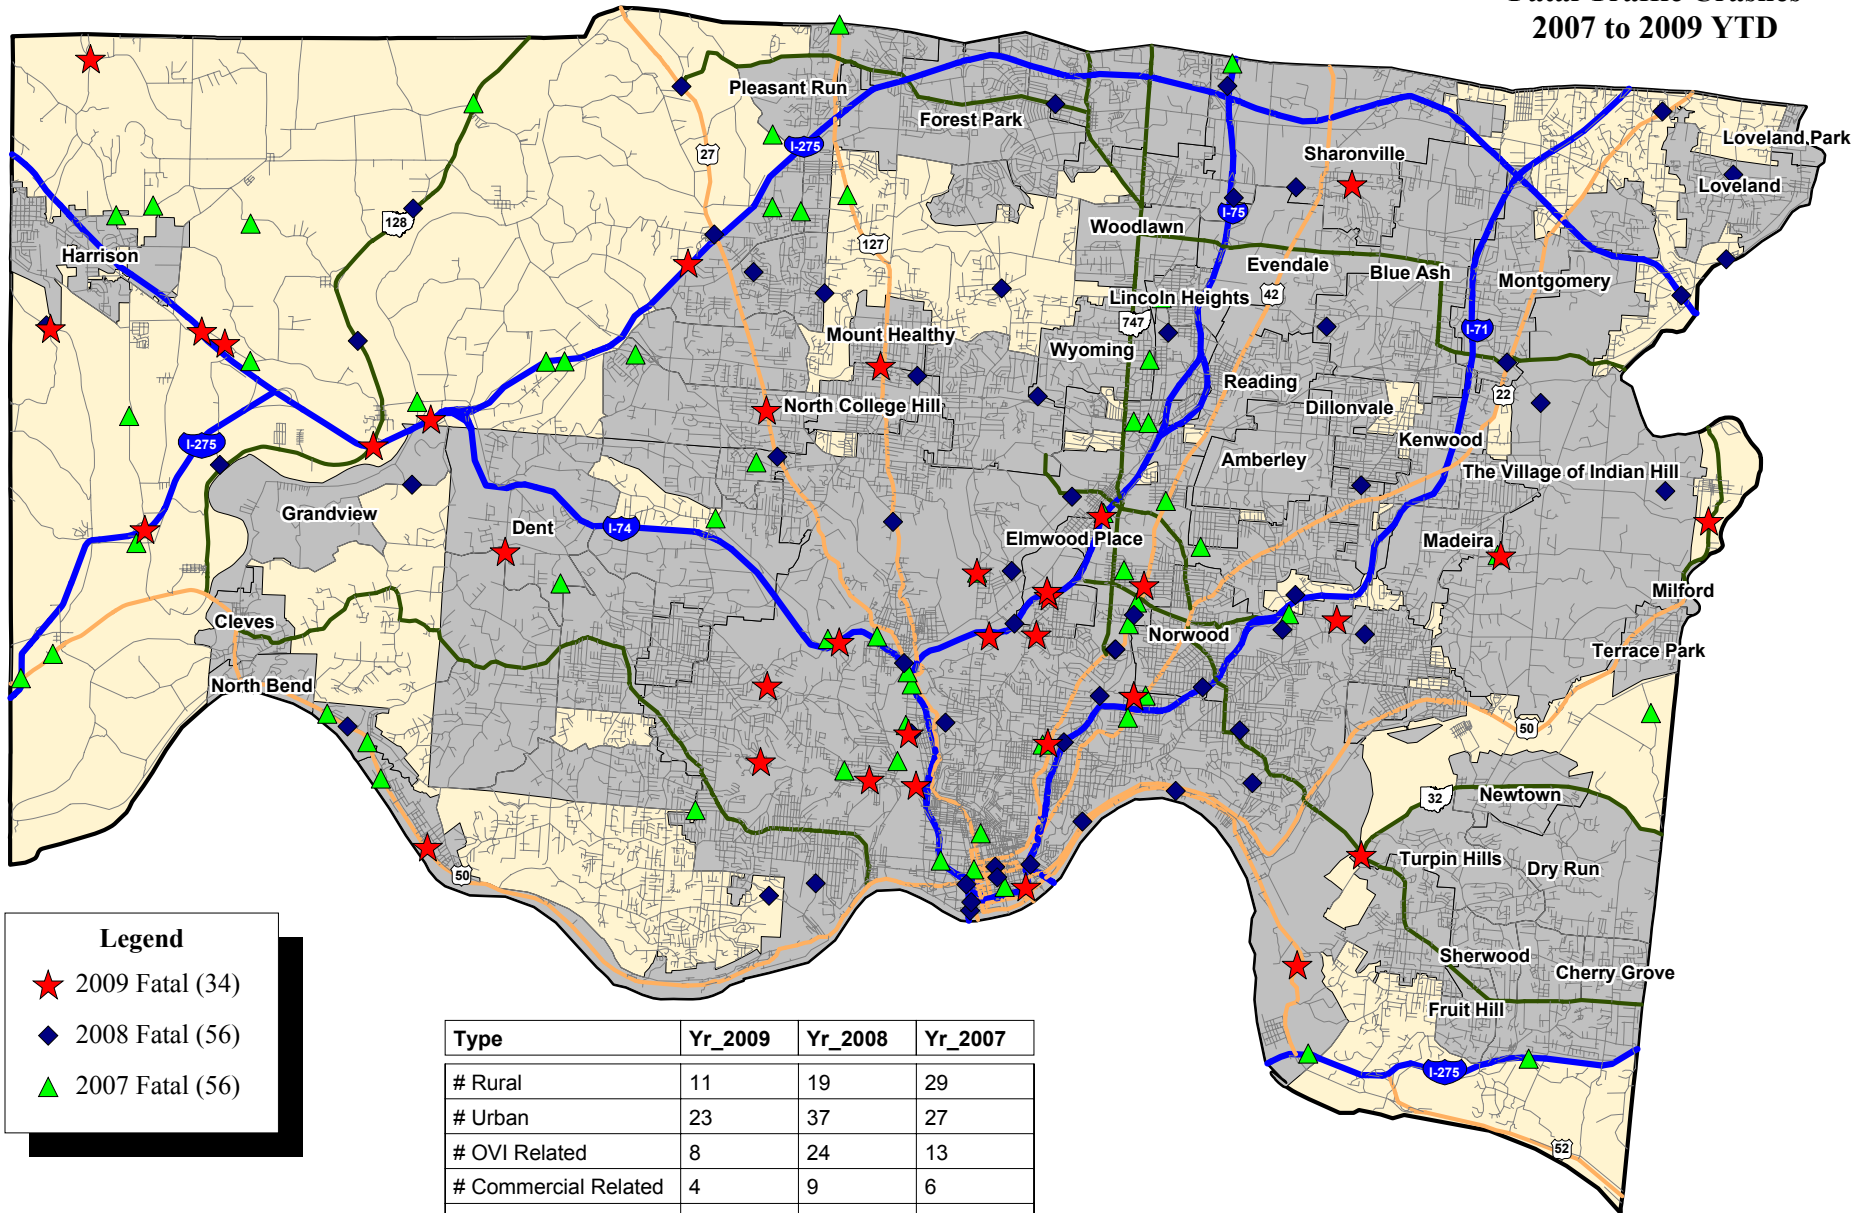

HAMILTON COUNTY Fatal Traffic Crashes 2007 to 2009 YTD

Legend

- ★ 2009 Fatal (34)
- ◆ 2008 Fatal (56)
- ▲ 2007 Fatal (56)

Type	Yr_2009	Yr_2008	Yr_2007
# Rural	11	19	29
# Urban	23	37	27
# OVI Related	8	24	13
# Commercial Related	4	9	6
# Motorcycle Related	8	9	4

Data Source: OSHP LINCS Database
 Map Design and Layout: OSHP Statistical Analysis Unit
 Ohio State Highway Patrol
 November 17, 2009