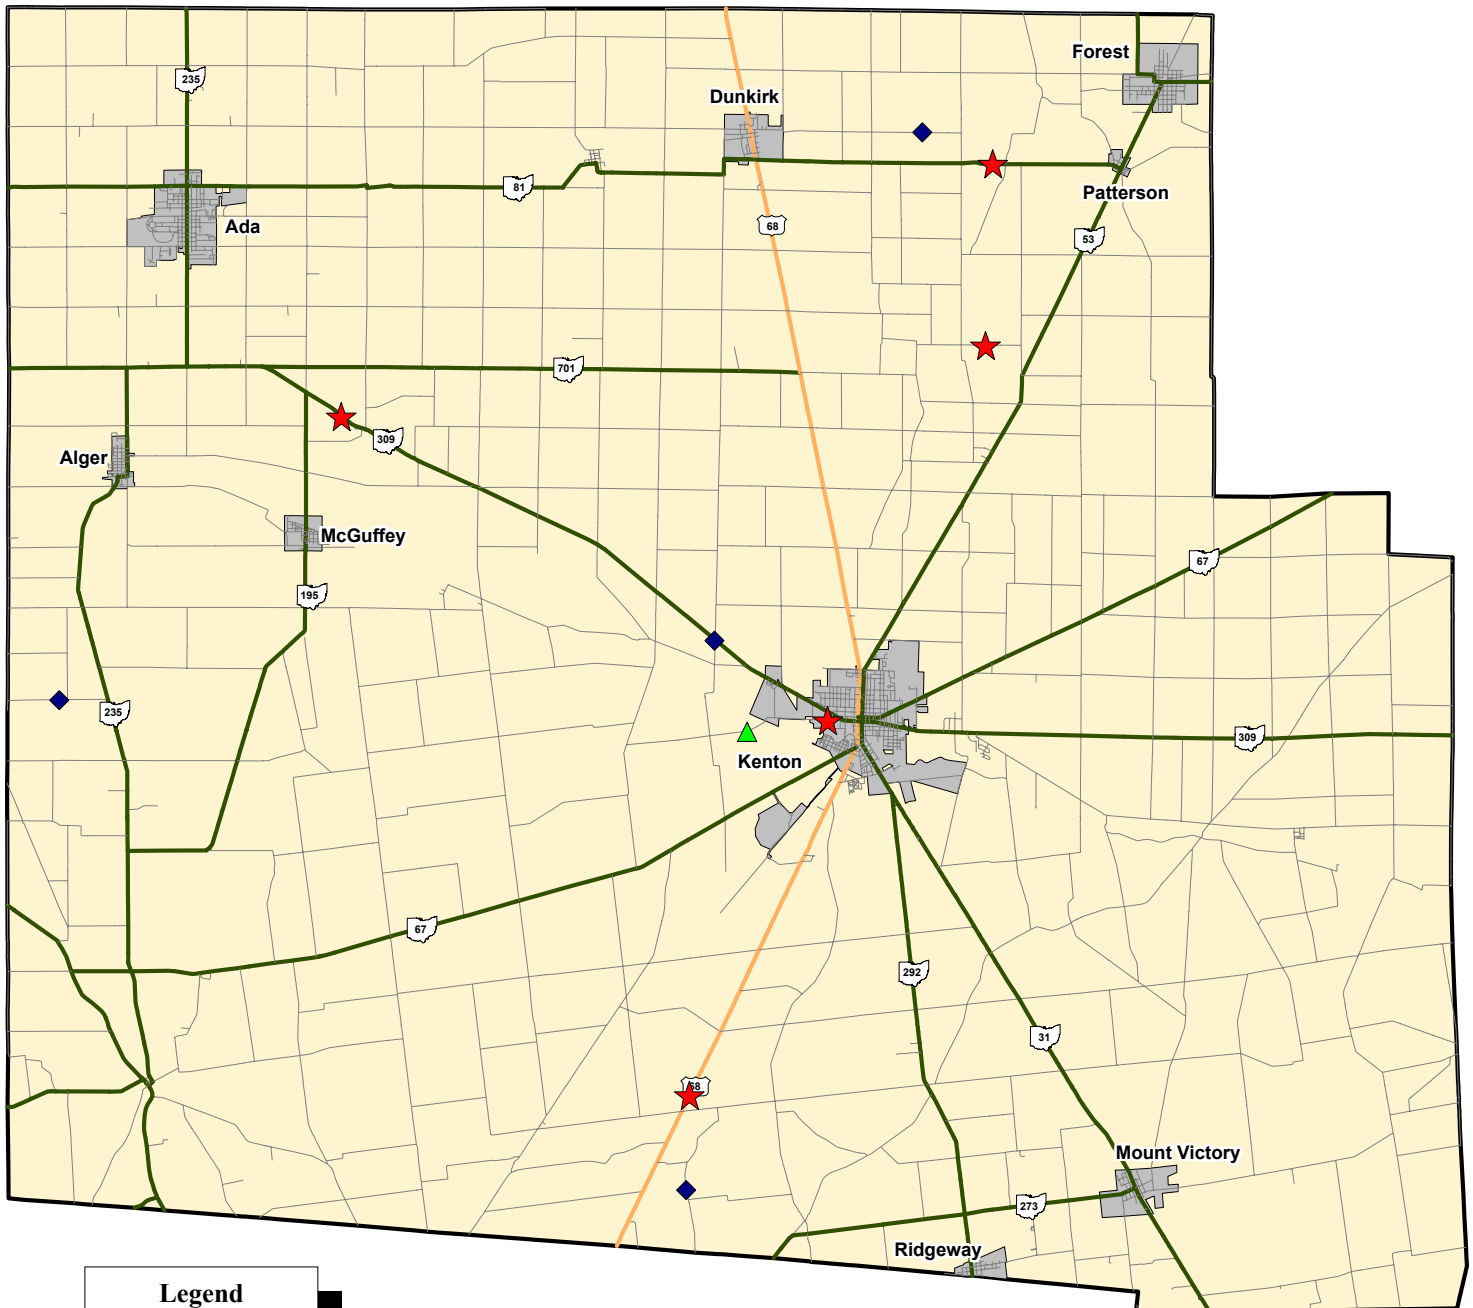

HARDIN COUNTY Fatal Traffic Crashes 2007 to 2009 YTD

Legend

- ★ 2009 Fatal (5)
- ◆ 2008 Fatal (4)
- ▲ 2007 Fatal (2)

| Type | Yr_2009 | Yr_2008 | Yr_2007 |
|----------------------|---------|---------|---------|
| # Rural | 4 | 4 | 2 |
| # Urban | 1 | 0 | 0 |
| # OVI Related | 2 | 1 | 2 |
| # Commercial Related | 1 | 0 | 0 |
| # Motorcycle Related | 0 | 0 | 1 |

Data Source: OSHP LINC'S Database
Map Design and Layout: OSHP Statistical Analysis Unit
Ohio State Highway Patrol
August 19, 2009