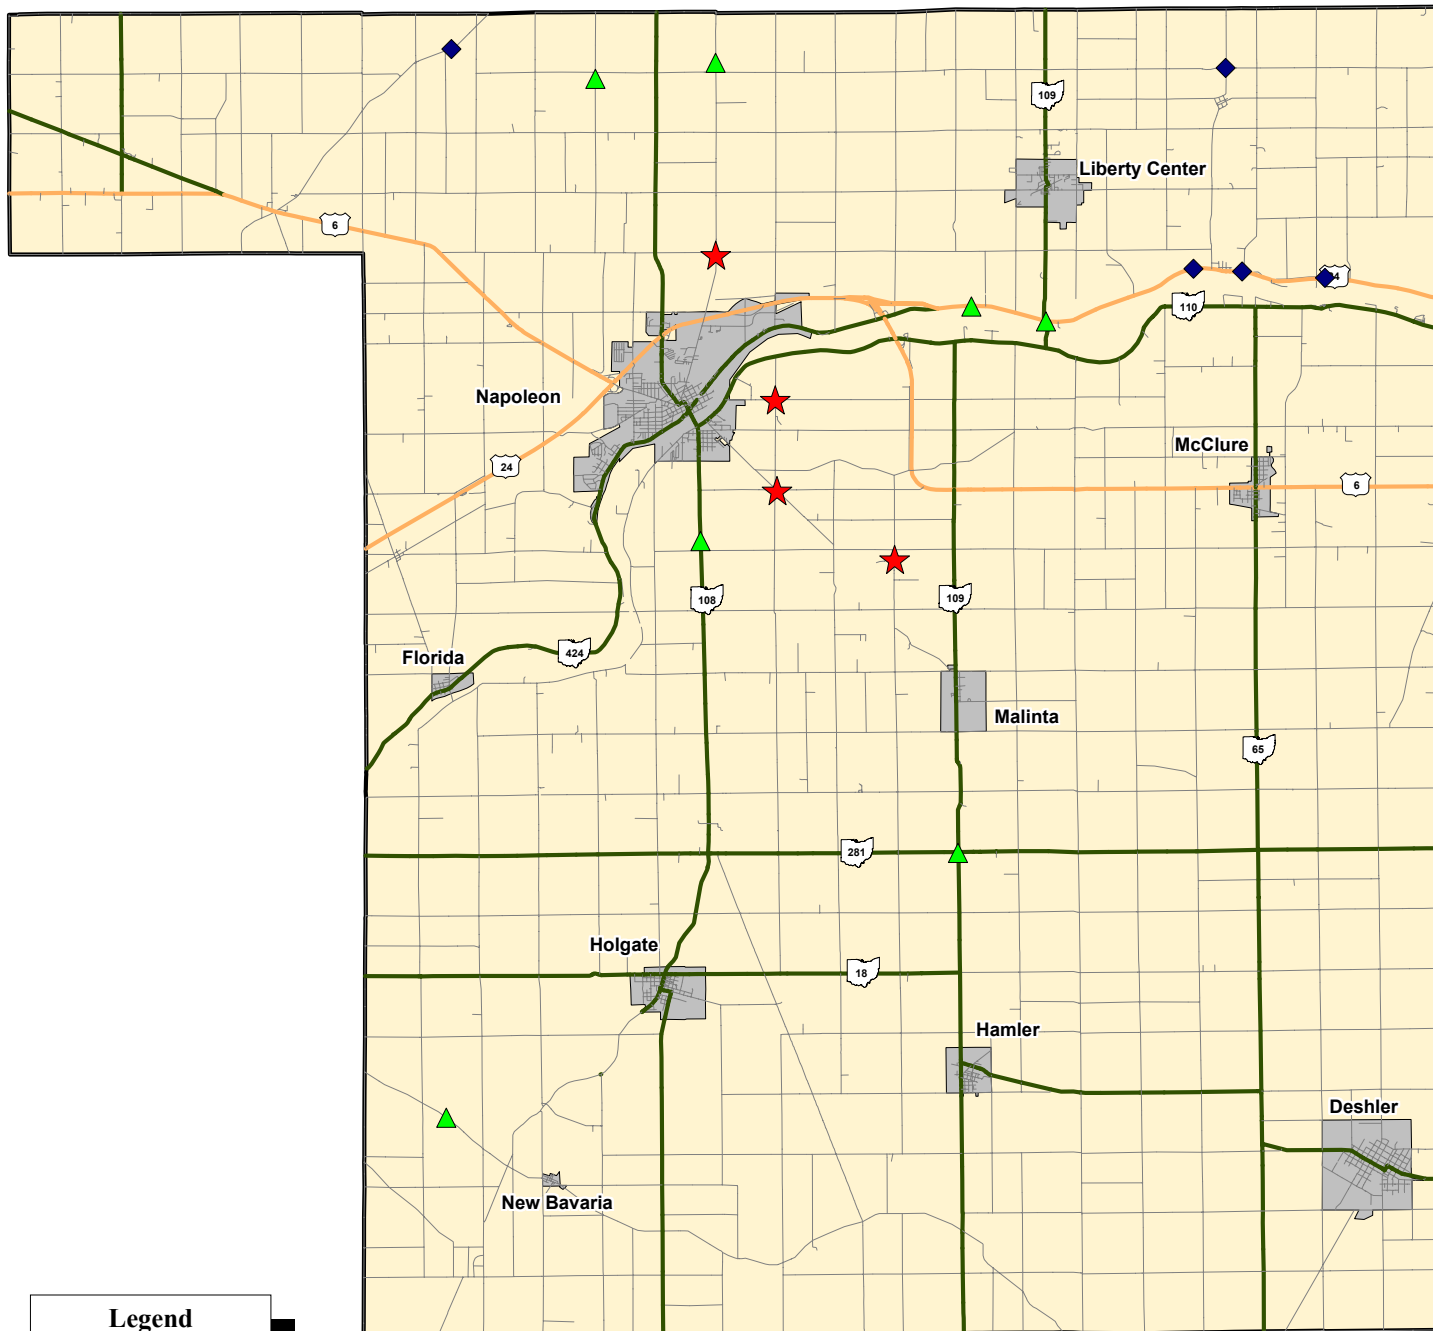

HENRY COUNTY Fatal Traffic Crashes 2007 to 2009 YTD

Legend

- ★ 2009 Fatal (4)
- ◆ 2008 Fatal (5)
- ▲ 2007 Fatal (9)

Type	Yr_2009	Yr_2008	Yr_2007
# Rural	4	5	9
# Urban	0	0	0
# OVI Related	1	0	6
# Commercial Related	0	2	4
# Motorcycle Related	1	1	1

Data Source: OSHP LINCS Database
Map Design and Layout: OSHP Statistical Analysis Unit
Ohio State Highway Patrol
July 17, 2009