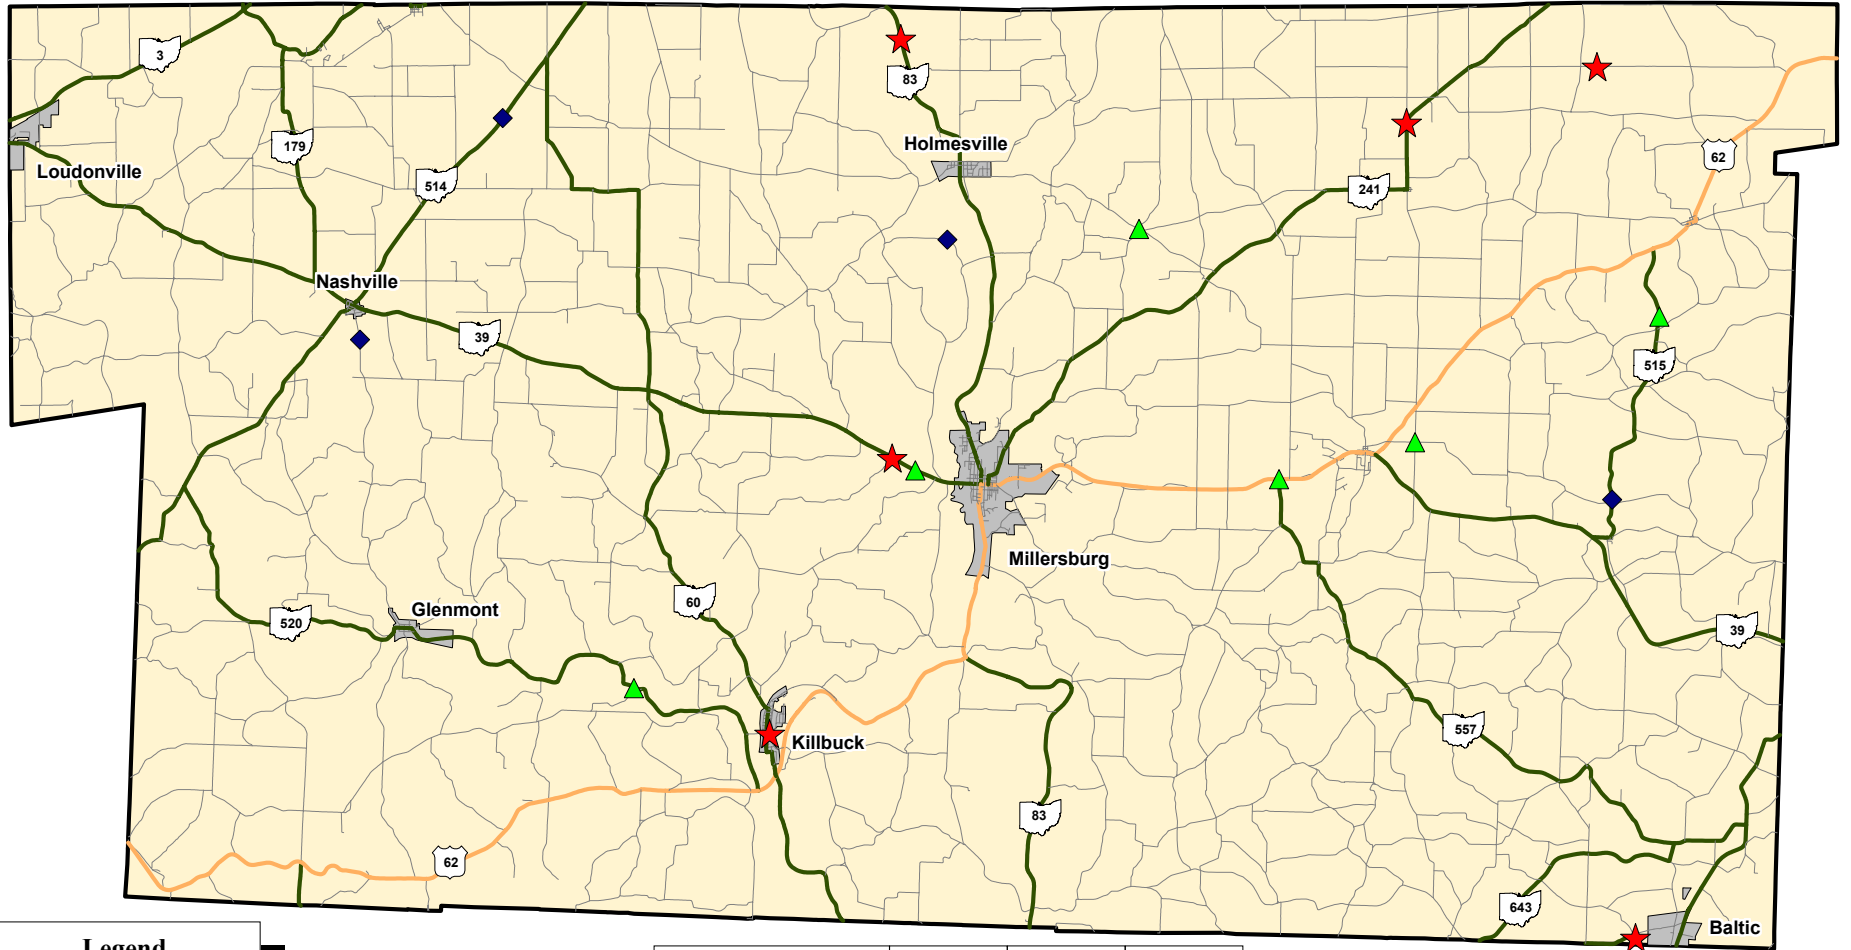

HOLMES COUNTY Fatal Traffic Crashes 2007 to 2009 YTD

Legend

- ★ 2009 Fatal (6)
- ◆ 2008 Fatal (4)
- ▲ 2007 Fatal (6)

Type	Yr_2009	Yr_2008	Yr_2007
# Rural	6	4	6
# Urban	0	0	0
# OVI Related	1	1	2
# Commercial Related	0	0	2
# Motorcycle Related	3	0	2

Data Source: OSHP LINCS Database
 Map Design and Layout: OSHP Statistical Analysis Unit
 Ohio State Highway Patrol
 December 23, 2009