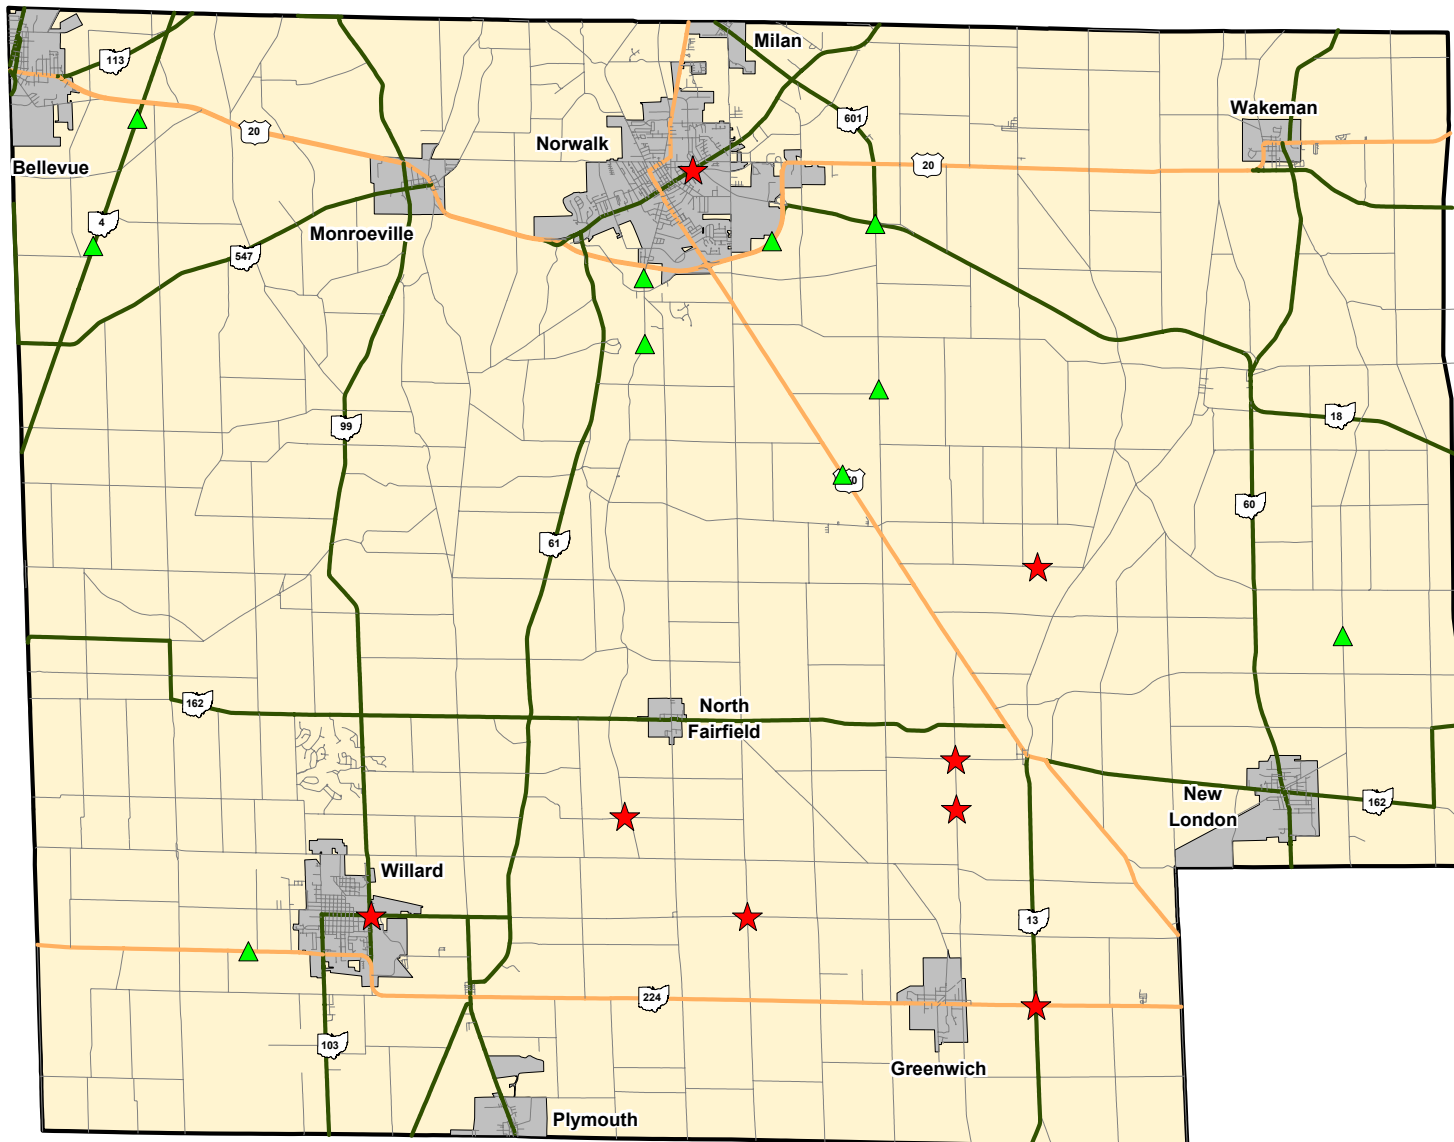

HURON COUNTY Fatal Traffic Crashes 2007 to 2009 YTD

Type	Yr_2009	Yr_2008	Yr_2007
# Rural	6	6	10
# Urban	2	0	0
# OVI Related	2	4	3
# Commercial Related	0	1	1
# Motorcycle Related	3	1	1

Legend

- ★ 2009 Fatal (8)
- ◆ 2008 Fatal (6)
- ▲ 2007 Fatal (10)

Data Source: OSHP LINC Database
 Map Design and Layout: OSHP Statistical Analysis Unit
 Ohio State Highway Patrol
 November 2, 2009