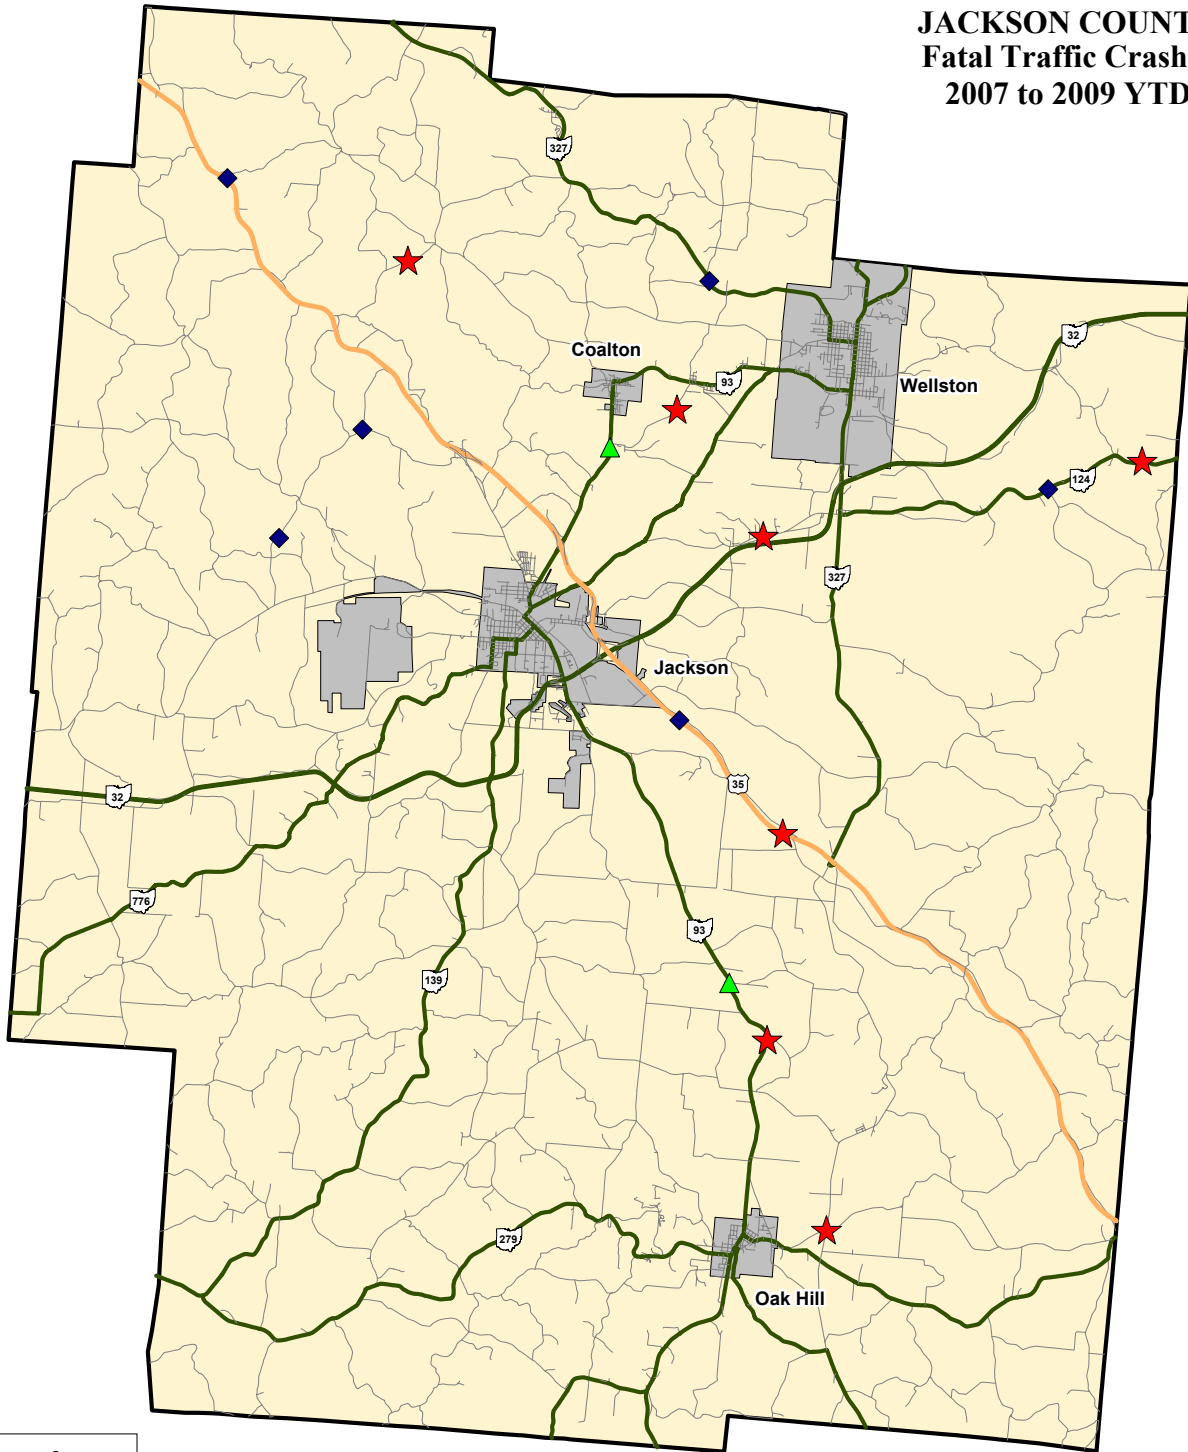

JACKSON COUNTY Fatal Traffic Crashes 2007 to 2009 YTD

Legend

- ★ 2009 Fatal (7)
- ◆ 2008 Fatal (6)
- ▲ 2007 Fatal (4)

Type	Yr_2009	Yr_2008	Yr_2007
# Rural	7	6	4
# Urban	0	0	0
# OVI Related	2	2	1
# Commercial Related	0	1	0
# Motorcycle Related	0	1	0

Data Source: OSHP LINCS Database
 Map Design and Layout: OSHP Statistical Analysis Unit
 Ohio State Highway Patrol
 November 5, 2009