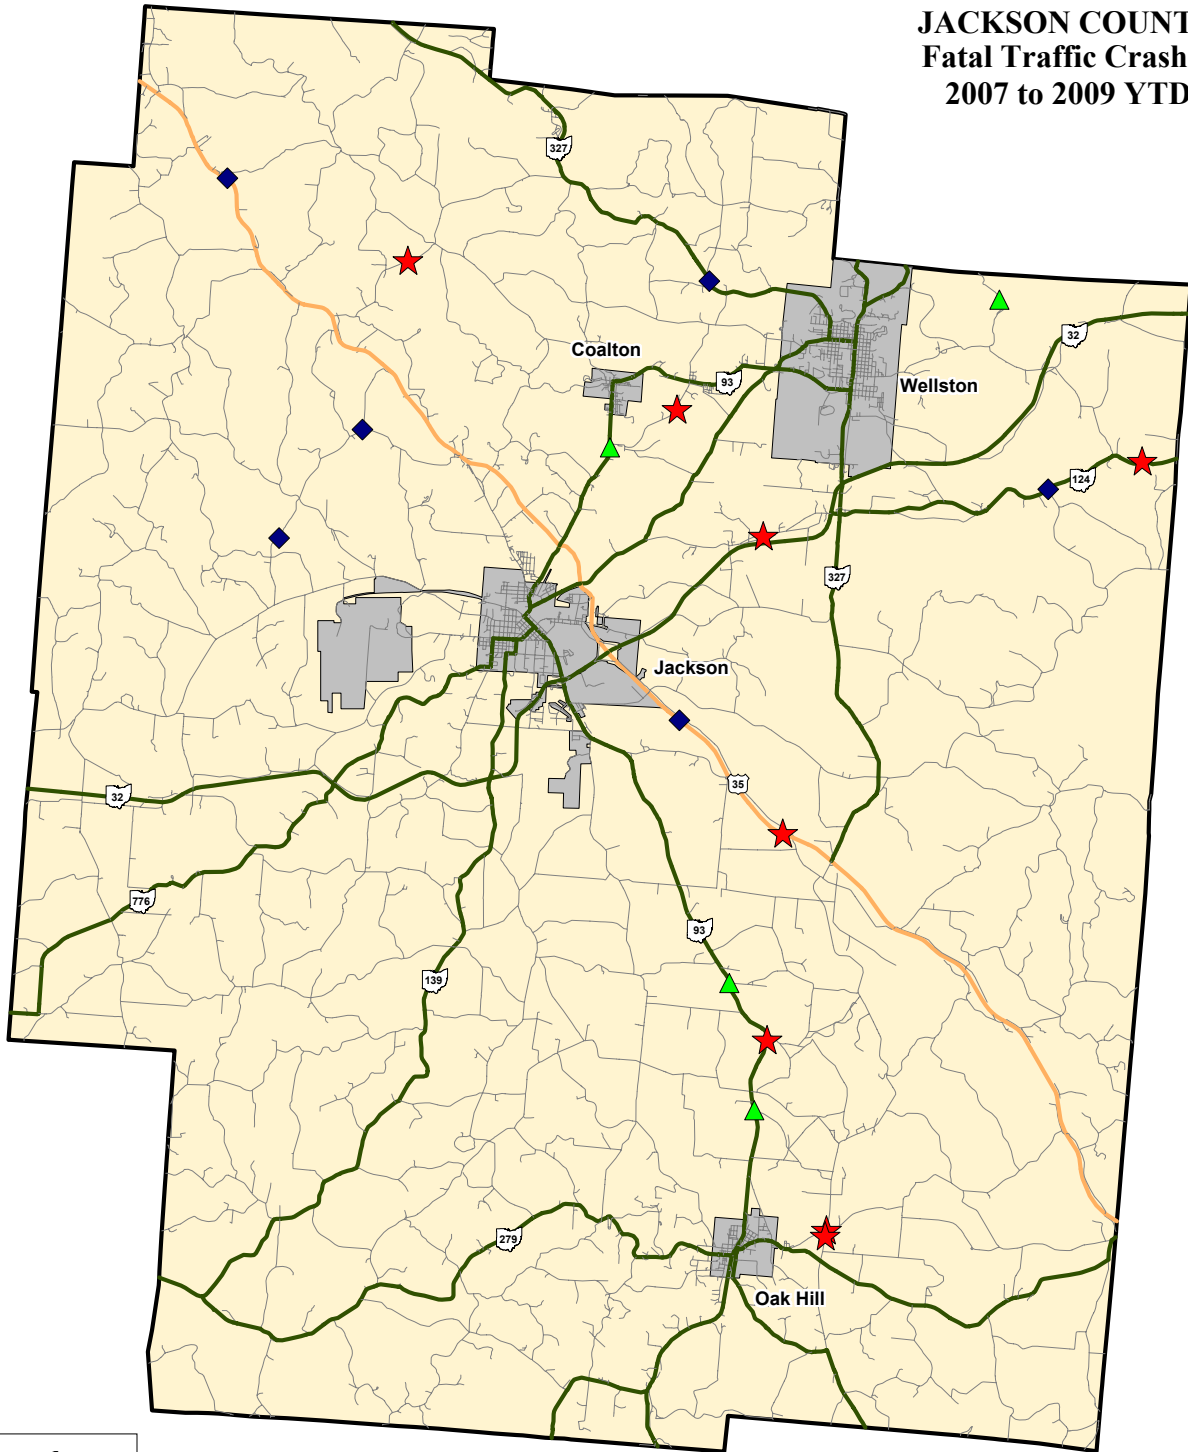

JACKSON COUNTY Fatal Traffic Crashes 2007 to 2009 YTD

Legend

- ★ 2009 Fatal (7)
- ◆ 2008 Fatal (6)
- ▲ 2007 Fatal (4)

Type	Yr_2009	Yr_2008	Yr_2007
# Rural	8	6	4
# Urban	0	0	0
# OVI Related	2	2	1
# Commercial Related	0	1	0
# Motorcycle Related	0	1	0

Data Source: OSHP LINCS Database
 Map Design and Layout: OSHP Statistical Analysis Unit
 Ohio State Highway Patrol
 December 16, 2009