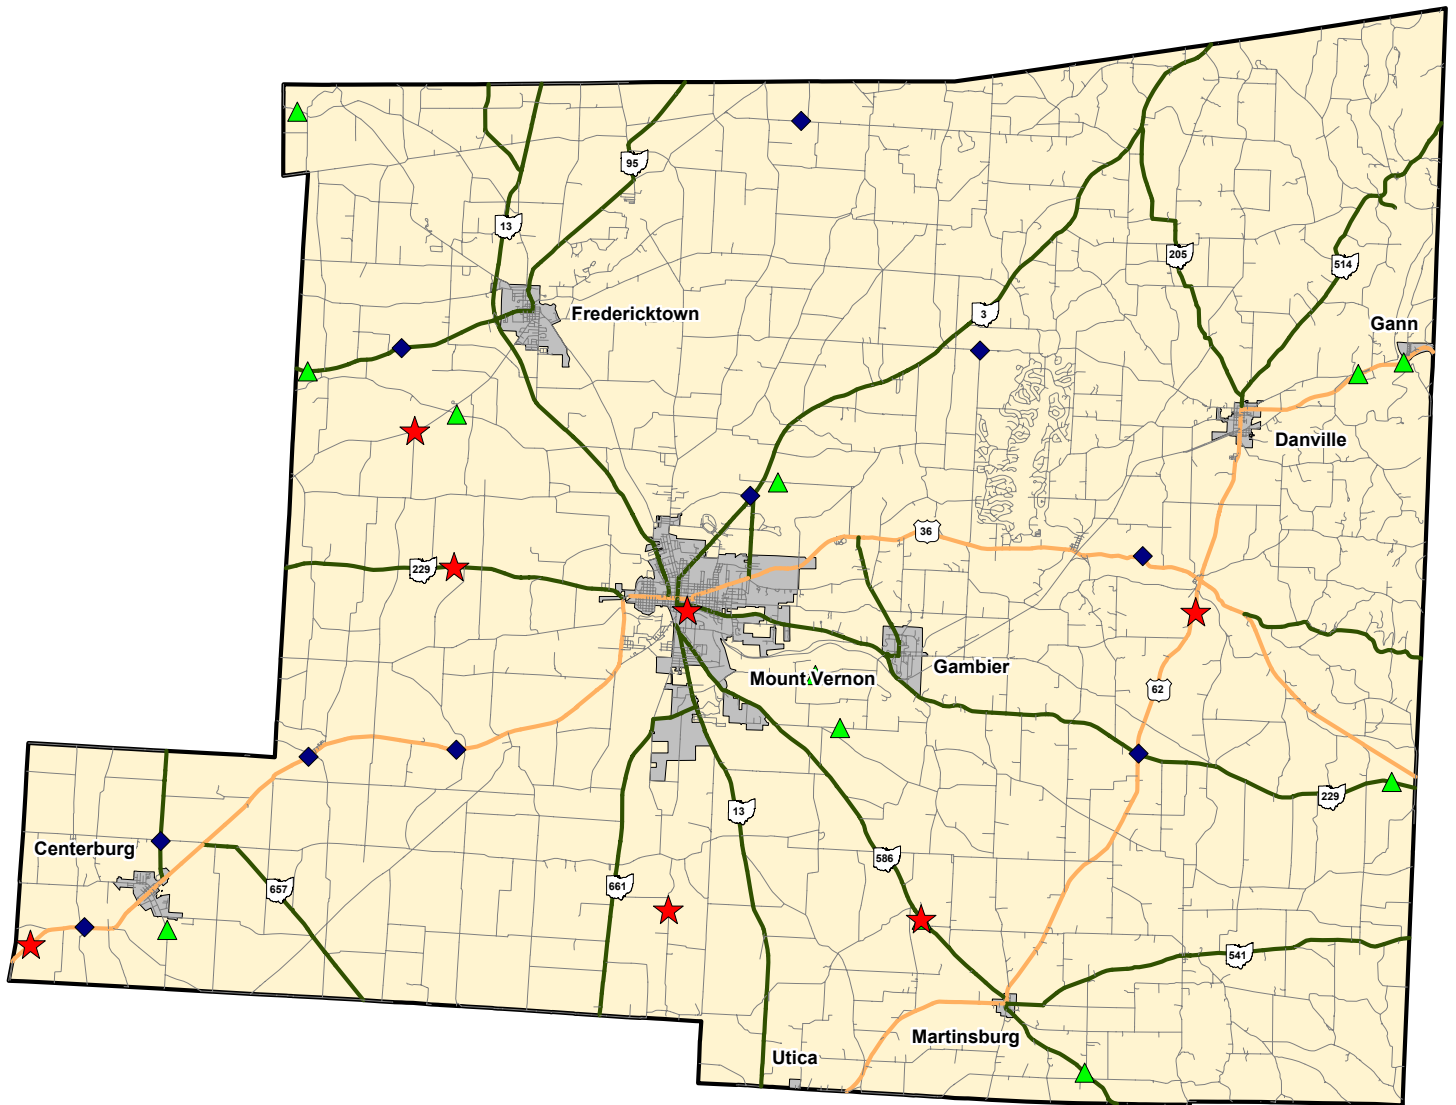

KNOX COUNTY Fatal Traffic Crashes 2007 to 2009 YTD

Legend

- ★ 2009 Fatal (7)
- ◆ 2008 Fatal (10)
- ▲ 2007 Fatal (12)

Type	Yr_2009	Yr_2008	Yr_2007
# Rural	5	10	12
# Urban	1	0	0
# OVI Related	4	2	4
# Commercial Related	1	0	1
# Motorcycle Related	1	2	4

Data Source: OSHP LINCS Database
Map Design and Layout: OSHP Statistical Analysis Unit
Ohio State Highway Patrol
November 2, 2009