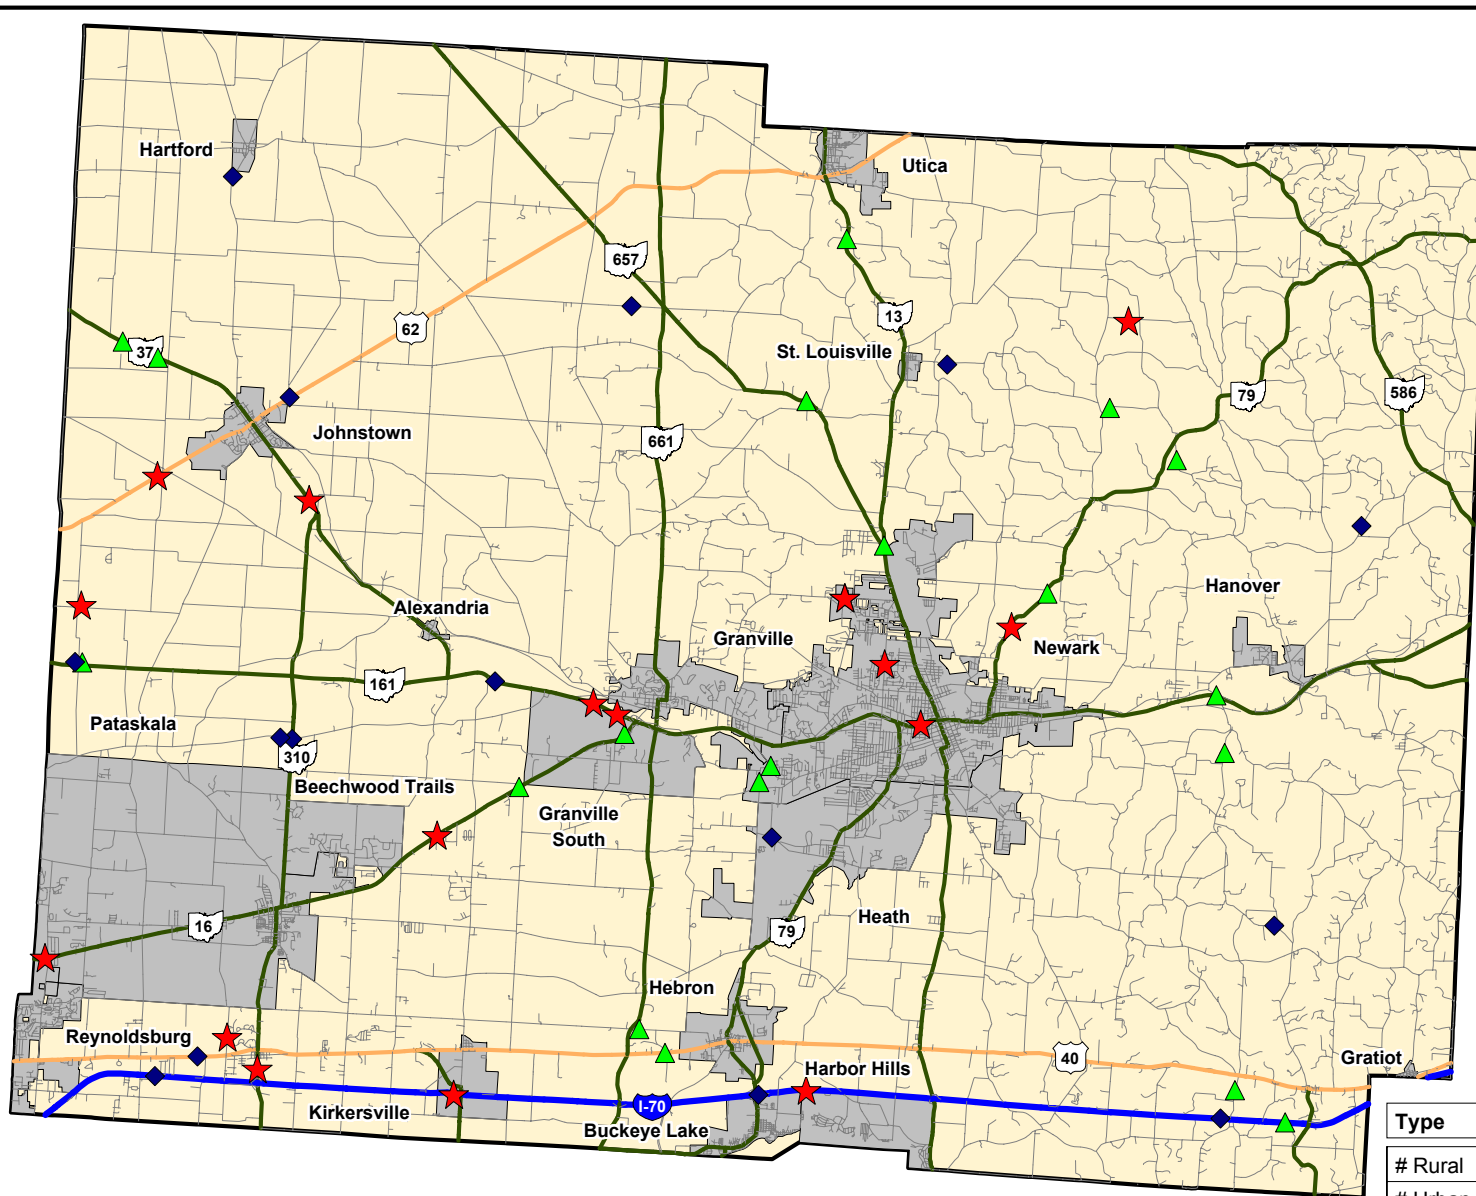

LICKING COUNTY Fatal Traffic Crashes 2007 to 2009 YTD

Legend

- ★ 2009 Fatal (15)
- ◆ 2008 Fatal (15)
- ▲ 2007 Fatal (19)

Type	Yr_2009	Yr_2008	Yr_2007
# Rural	11	14	17
# Urban	4	1	2
# OVI Related	5	8	4
# Commercial Related	4	2	4
# Motorcycle Related	3	4	4

Data Source: OSHP LINCS Database
 Map Design and Layout: OSHP Statistical Analysis Unit
 Ohio State Highway Patrol
 November 18, 2009