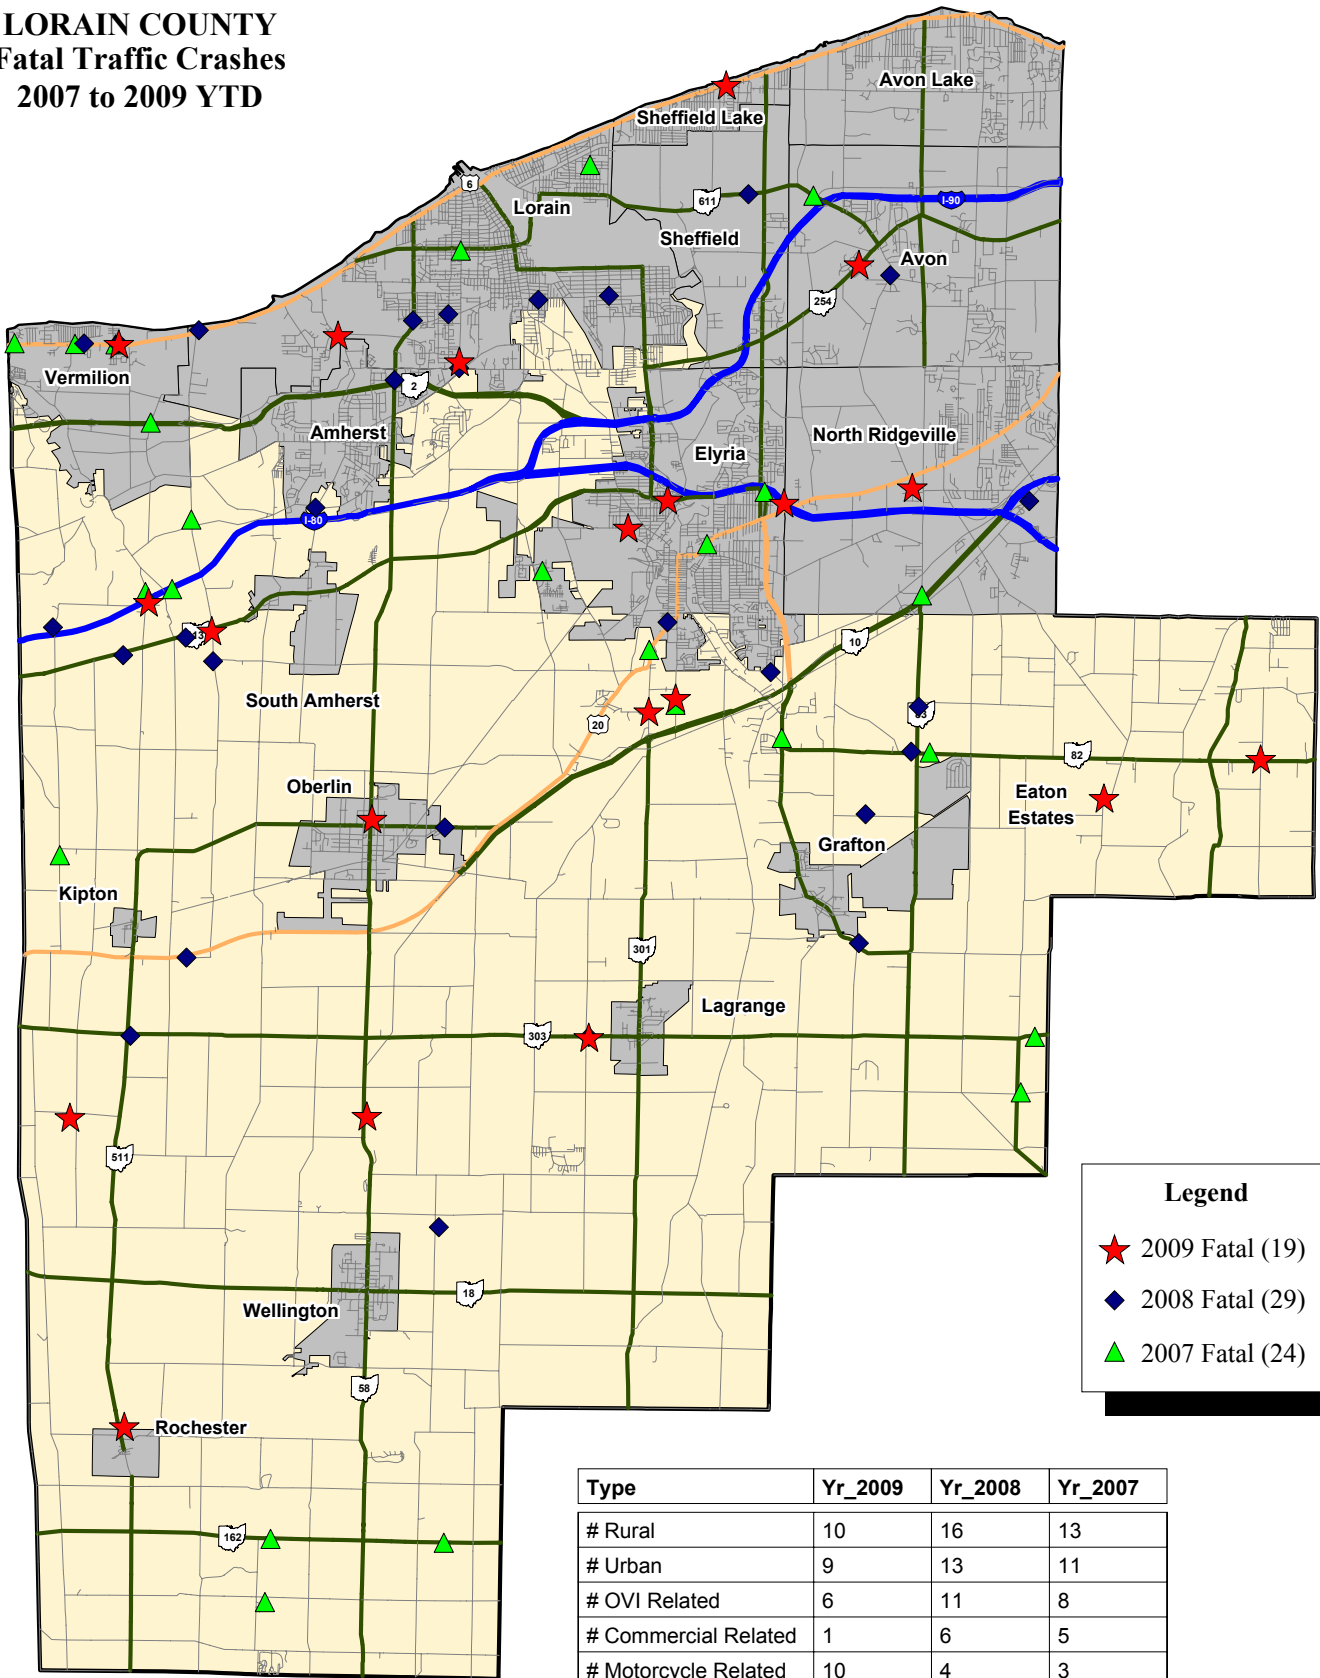

LORAIN COUNTY Fatal Traffic Crashes 2007 to 2009 YTD

Data Source: OSHP LINC Database
 Map Design and Layout: OSHP Statistical Analysis Unit
 Ohio State Highway Patrol
 November 18, 2009