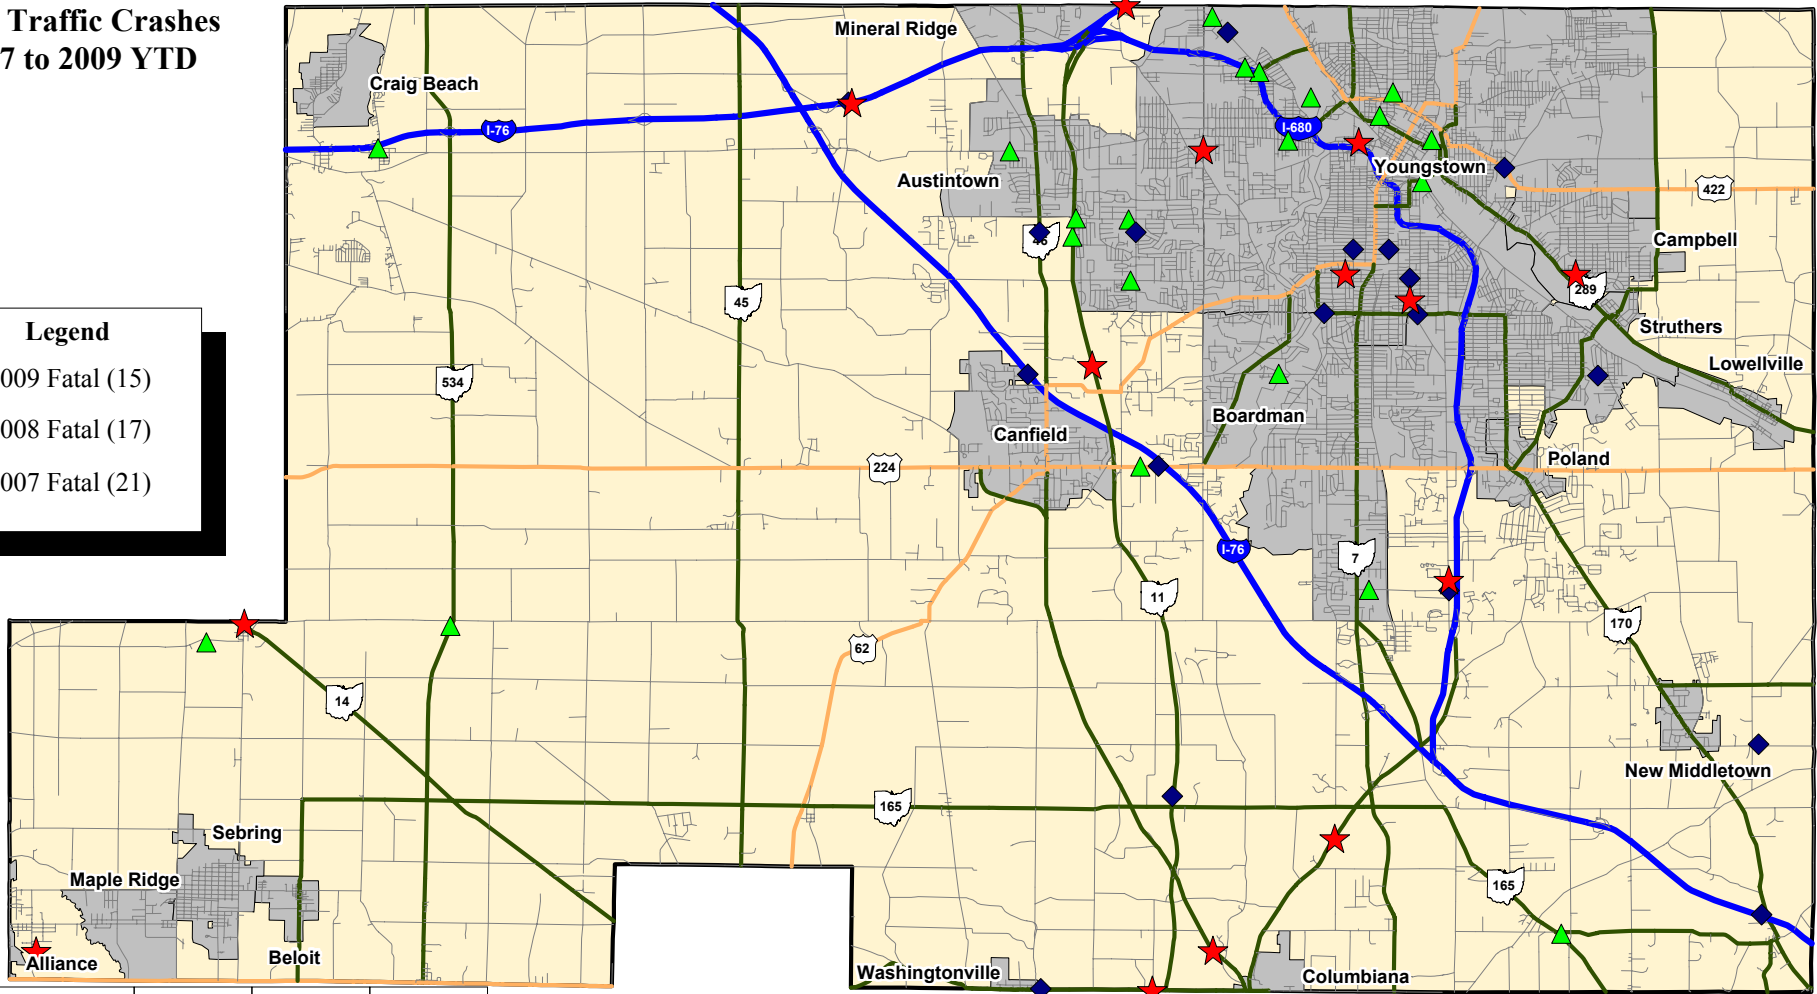

MAHONING COUNTY

Fatal Traffic Crashes 2007 to 2009 YTD

Legend

- ★ 2009 Fatal (15)
- ◆ 2008 Fatal (17)
- ▲ 2007 Fatal (21)

| Type | Yr_2009 | Yr_2008 | Yr_2007 |
|----------------------|---------|---------|---------|
| # Rural | 9 | 9 | 12 |
| # Urban | 6 | 8 | 9 |
| # OVI Related | 4 | 6 | 10 |
| # Commercial Related | 4 | 7 | 1 |
| # Motorcycle Related | 1 | 2 | 5 |

Data Sources: OSHP LINCS Database
 Map Design and Layout: OSHP Statistical Analysis Unit
 Ohio State Highway Patrol
 January 4, 2010