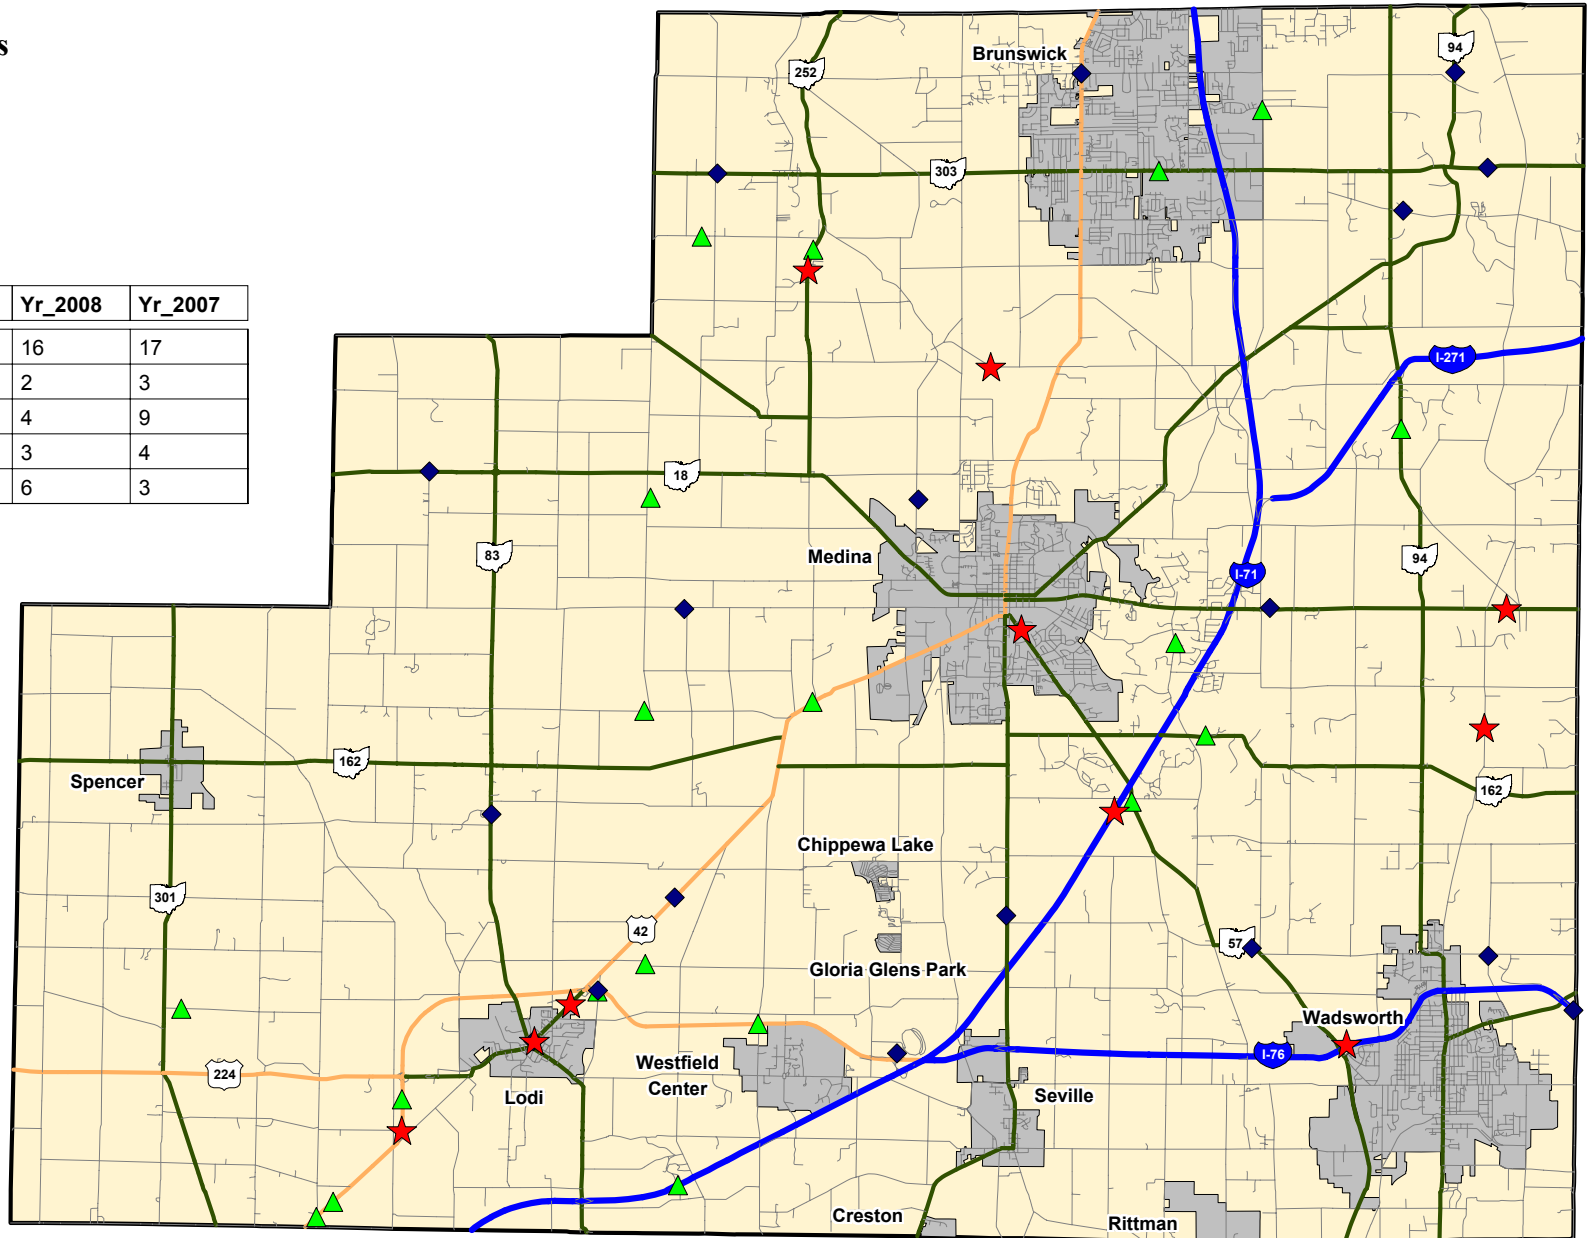

MEDINA COUNTY

Fatal Traffic Crashes

2007 to 2009 YTD

Type	Yr_2009	Yr_2008	Yr_2007
# Rural	9	16	17
# Urban	2	2	3
# OVI Related	5	4	9
# Commercial Related	1	3	4
# Motorcycle Related	4	6	3

Legend

- ★ 2009 Fatal (11)
- ◆ 2008 Fatal (18)
- ▲ 2007 Fatal (20)

Data Source: OSHP LINC'S Database
 Map Design and Layout: OSHP Statistical Analysis Unit
 Ohio State Highway Patrol
 November 19, 2009