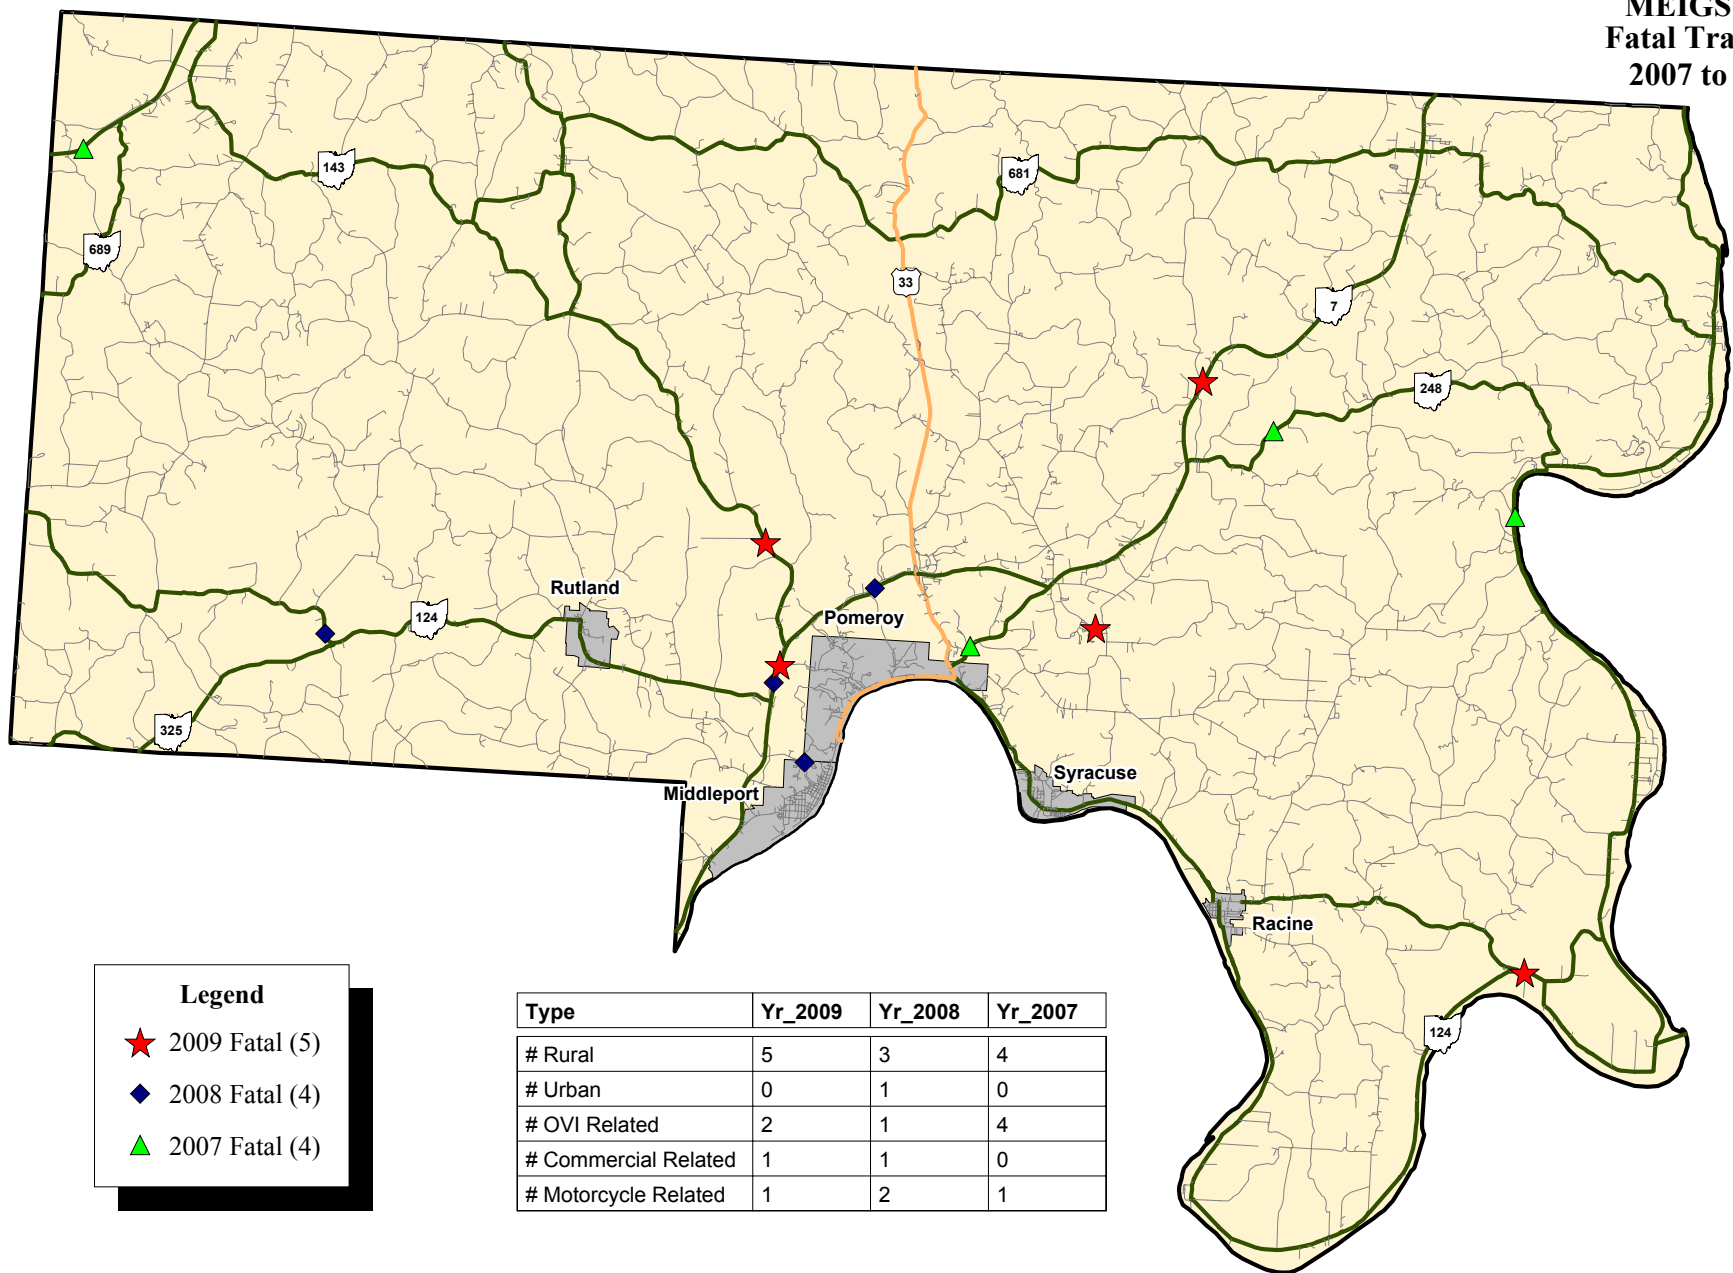

MEIGS COUNTY Fatal Traffic Crashes 2007 to 2009 YTD

Legend

- ★ 2009 Fatal (5)
- ◆ 2008 Fatal (4)
- ▲ 2007 Fatal (4)

Type	Yr_2009	Yr_2008	Yr_2007
# Rural	5	3	4
# Urban	0	1	0
# OVI Related	2	1	4
# Commercial Related	1	1	0
# Motorcycle Related	1	2	1

Data Source: OSHP LINC'S Database
 Map Design and Layout: OSHP Statistical Analysis Unit
 Ohio State Highway Patrol
 November 18, 2009