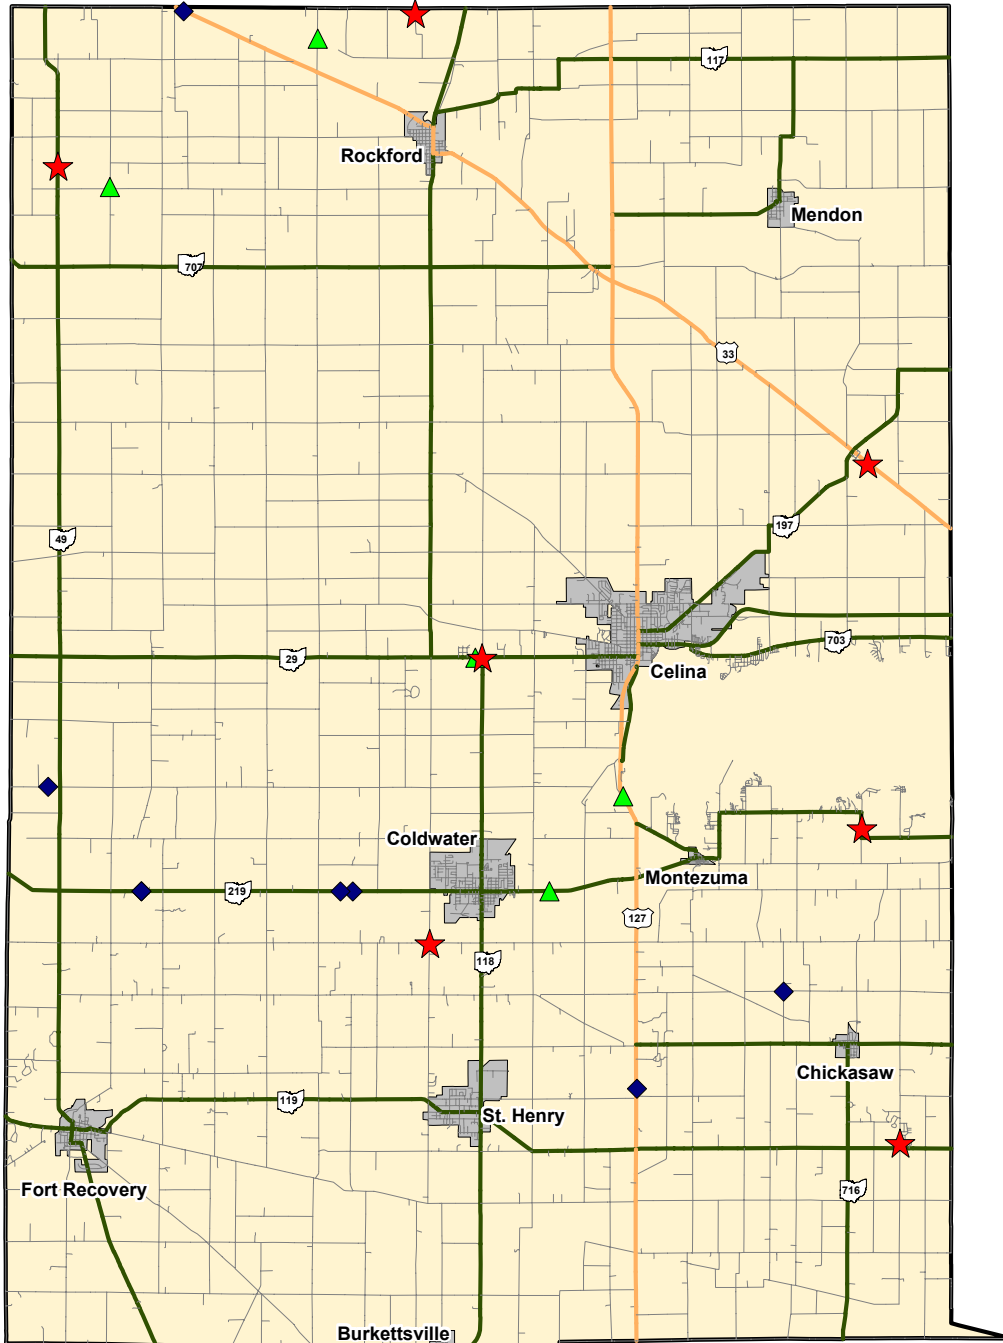

MERCER COUNTY Fatal Traffic Crashes 2007 to 2009 YTD

Type	Yr_2009	Yr_2008	Yr_2007
# Rural	7	7	5
# Urban	0	0	0
# OVI Related	2	4	1
# Commercial Related	1	1	0
# Motorcycle Related	0	0	1

Legend

- ★ 2009 Fatal (7)
- ◆ 2008 Fatal (7)
- ▲ 2007 Fatal (5)

Data Source: OSHP LINCS Database
 Map Design and Layout: OSHP Statistical Analysis Unit
 Ohio State Highway Patrol
 December 14, 2009