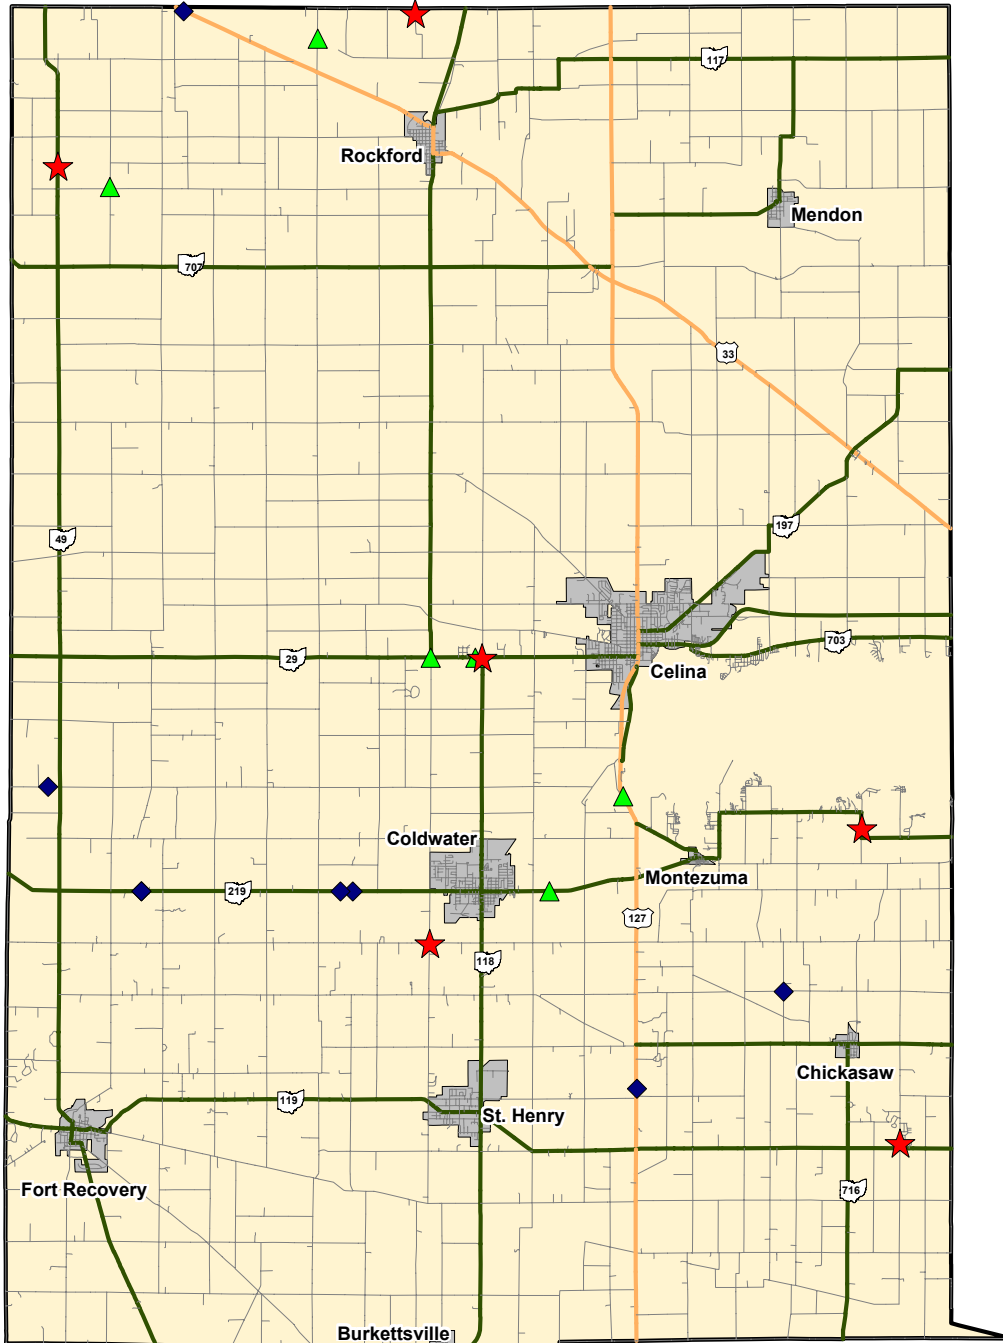

MERCER COUNTY Fatal Traffic Crashes 2007 to 2009 YTD

Type	Yr_2009	Yr_2008	Yr_2007
# Rural	6	7	5
# Urban	0	0	0
# OVI Related	2	4	1
# Commercial Related	1	1	0
# Motorcycle Related	0	0	1

Legend

- ★ 2009 Fatal (6)
- ◆ 2008 Fatal (7)
- ▲ 2007 Fatal (5)

Data Source: OSHP LINCS Database
Map Design and Layout: OSHP Statistical Analysis Unit
Ohio State Highway Patrol
October 7, 2009