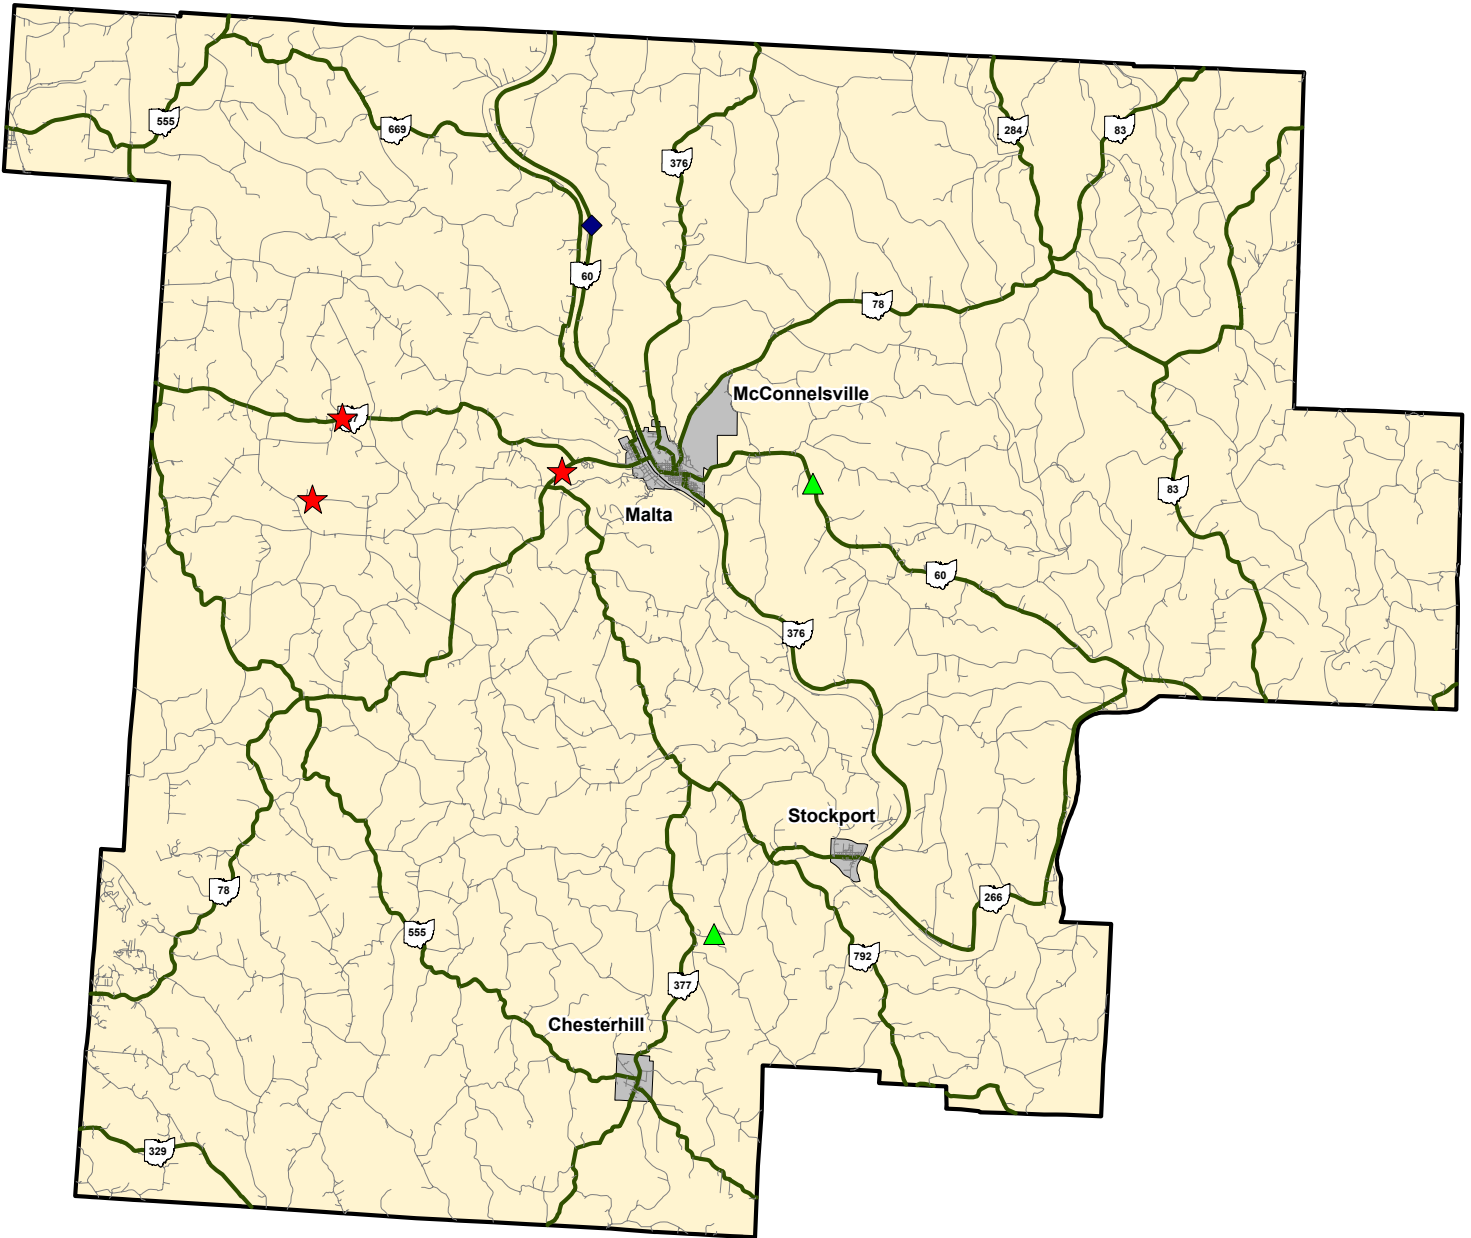

**MORGAN COUNTY
Fatal Traffic Crashes
2007 to 2009 YTD**

Type	Yr_2009	Yr_2008	Yr_2007
# Rural	3	1	2
# Urban	0	0	0
# OVI Related	2	0	2
# Commercial Related	0	0	0
# Motorcycle Related	1	0	0

Legend

- ★ 2009 Fatal (3)
- ◆ 2008 Fatal (1)
- ▲ 2007 Fatal (2)

Data Source: OSHP LINGS Database
Map Design and Layout: OSHP Statistical Analysis Unit
Ohio State Highway Patrol
August 19, 2009