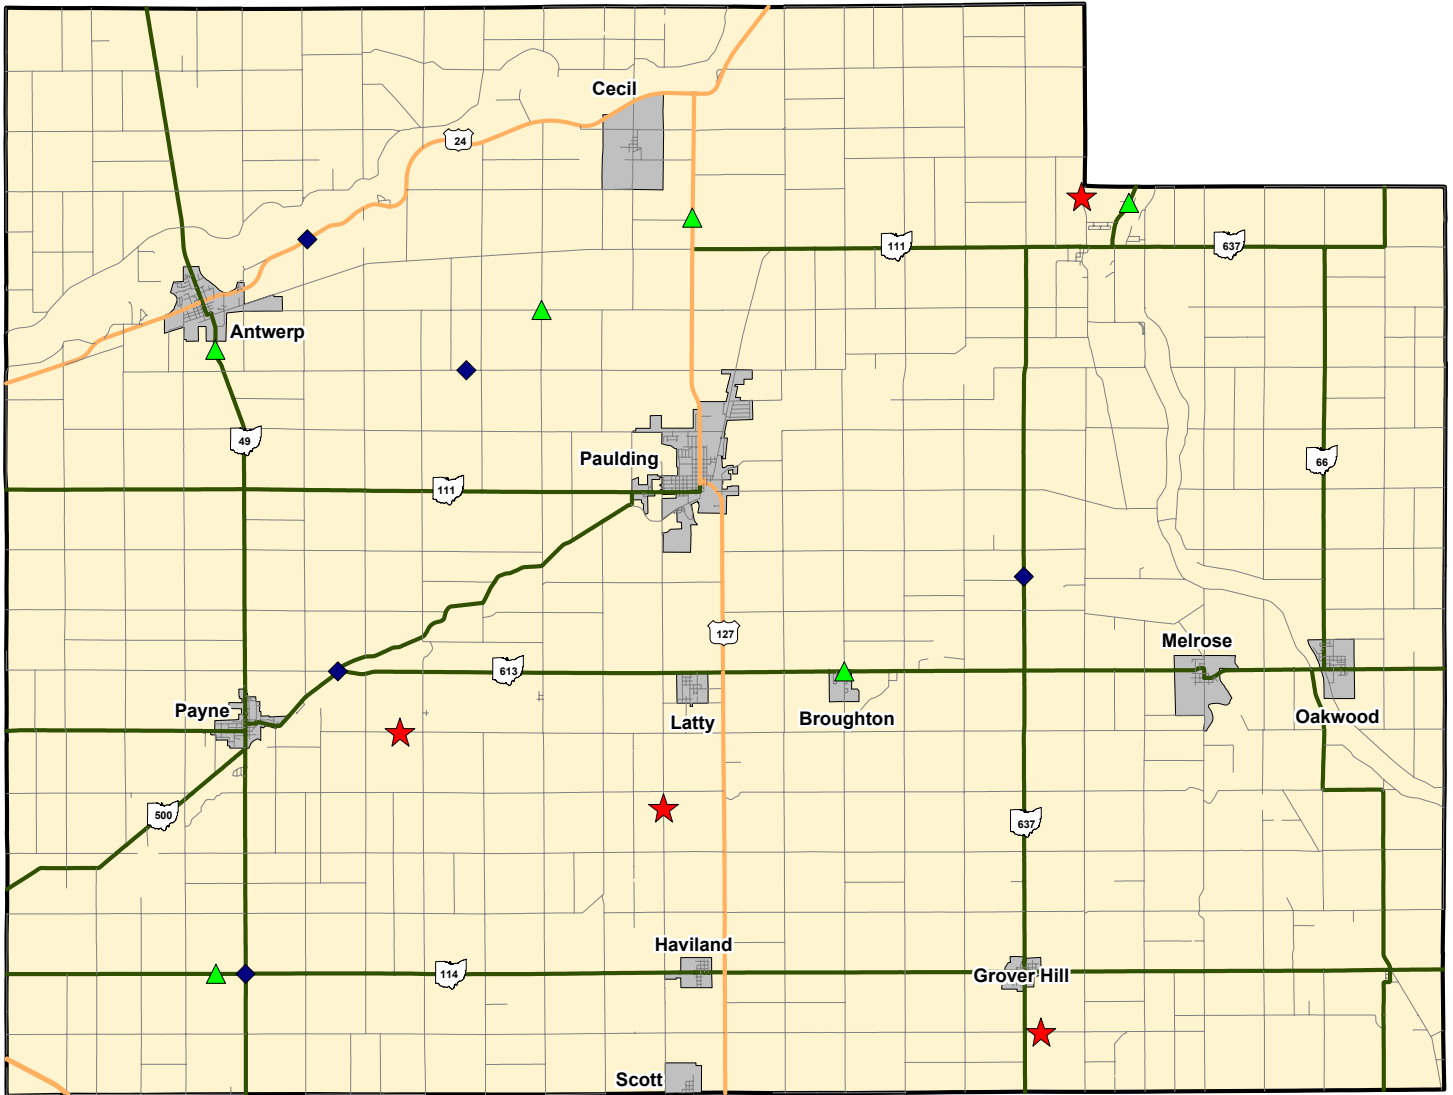

PAULDING COUNTY Fatal Traffic Crashes 2007 to 2009 YTD

Legend

- ★ 2009 Fatal (4)
- ◆ 2008 Fatal (5)
- ▲ 2007 Fatal (6)

Type	Yr_2009	Yr_2008	Yr_2007
# Rural	4	5	6
# Urban	0	0	0
# OVI Related	1	1	1
# Commercial Related	0	1	4
# Motorcycle Related	2	0	1

Data Source: OSHP LINCS Database
Map Design and Layout: OSHP Statistical Analysis Unit
Ohio State Highway Patrol
August 21, 2009