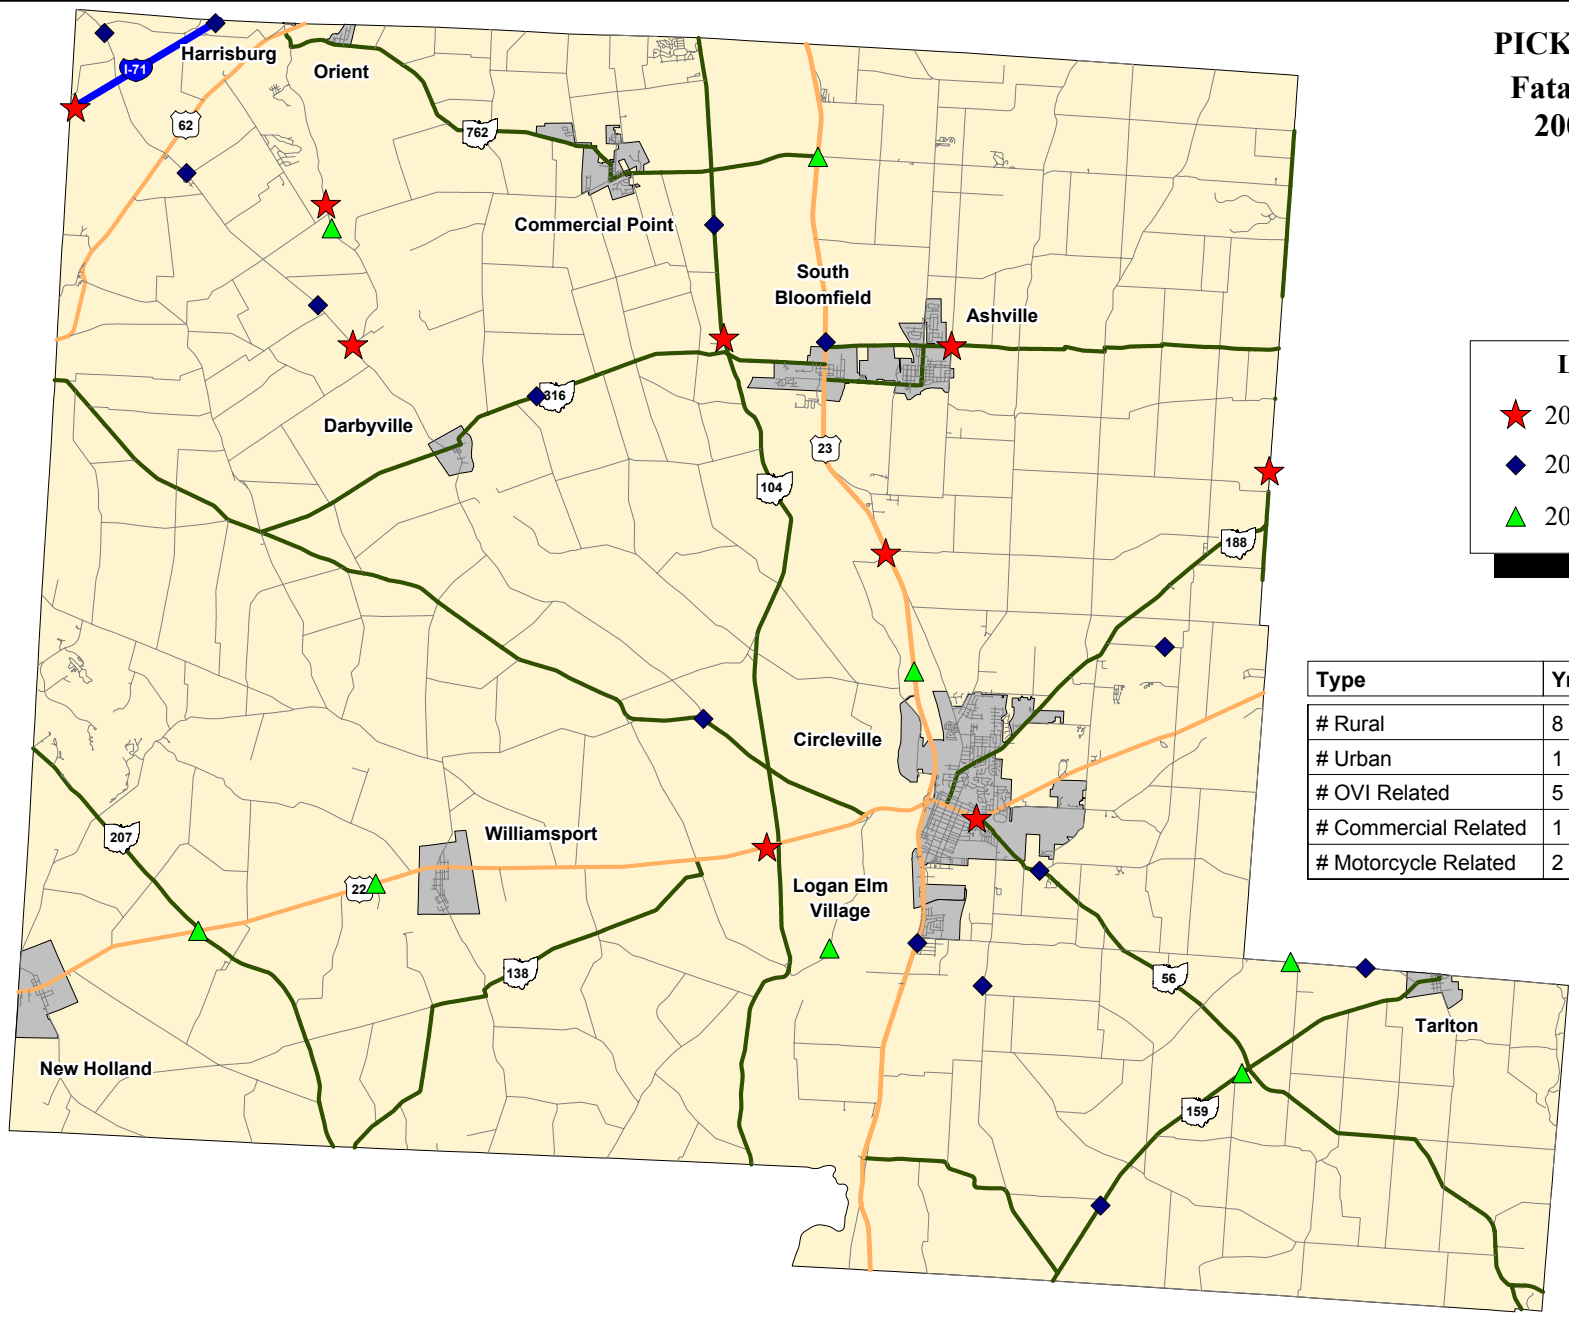

PICKAWAY COUNTY

Fatal Traffic Crashes

2007 to 2009 YTD

Legend

- ★ 2009 Fatal (9)
- ◆ 2008 Fatal (14)
- ▲ 2007 Fatal (12)

| Type | Yr_2009 | Yr_2008 | Yr_2007 |
|----------------------|---------|---------|---------|
| # Rural | 8 | 13 | 11 |
| # Urban | 1 | 1 | 1 |
| # OVI Related | 5 | 3 | 3 |
| # Commercial Related | 1 | 3 | 3 |
| # Motorcycle Related | 2 | 1 | 1 |

Data Source: OSHP LINCS Database
 Map Design and Layout: OSHP Statistical Analysis Unit
 Ohio State Highway Patrol
 November 10, 2009