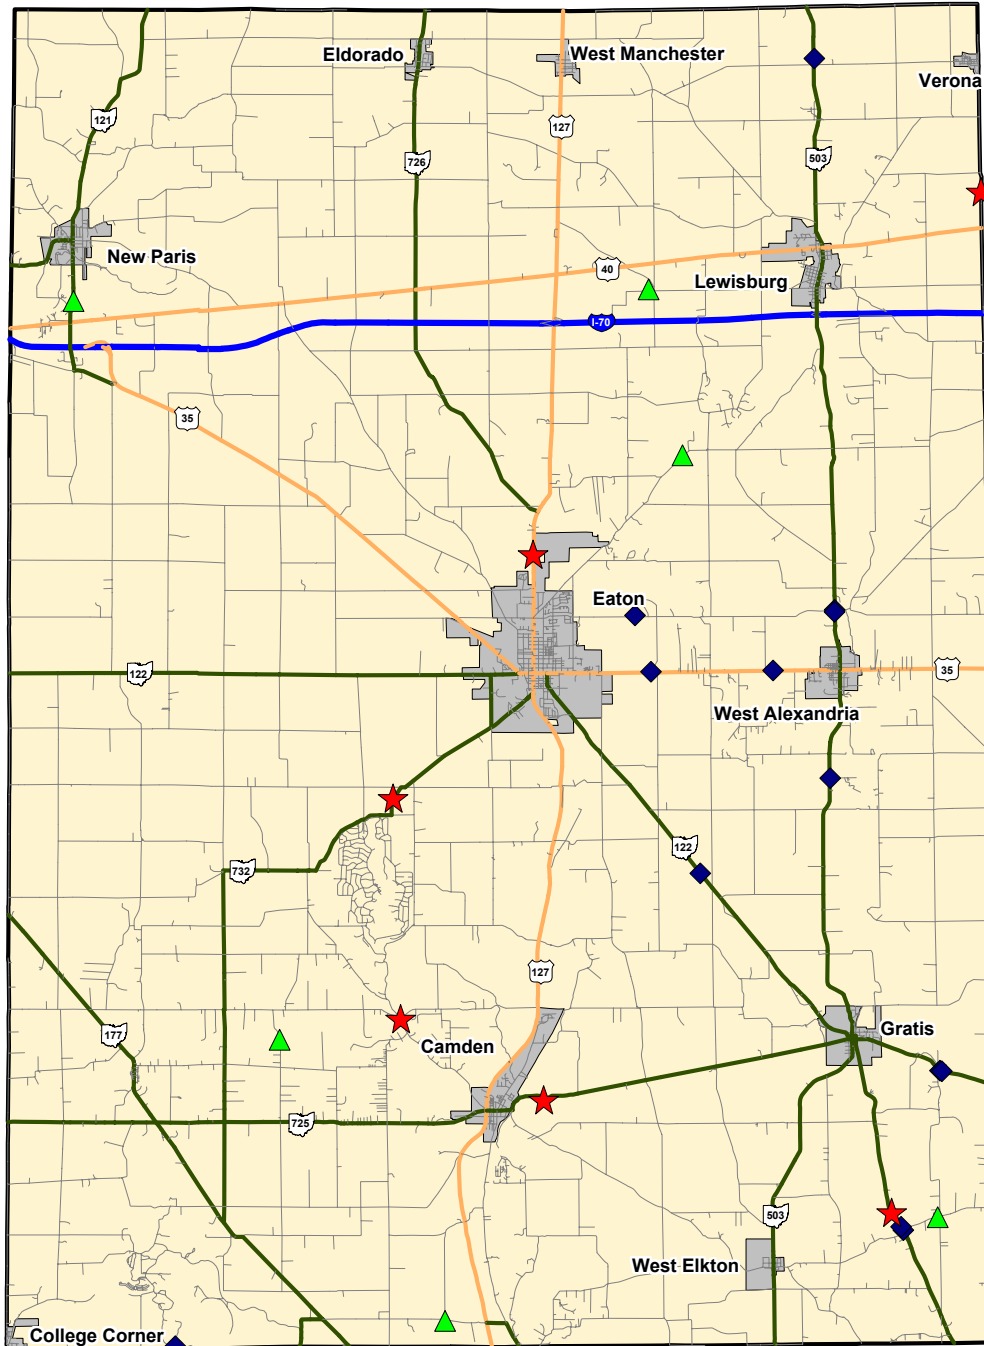

PREBLE COUNTY Fatal Traffic Crashes 2007 to 2009 YTD

Type	Yr_2009	Yr_2008	Yr_2007
# Rural	6	14	6
# Urban	0	0	0
# OVI Related	1	4	4
# Commercial Related	1	4	0
# Motorcycle Related	1	4	0

Legend

- ★ 2009 Fatal (6)
- ◆ 2008 Fatal (14)
- ▲ 2007 Fatal (6)

Data Sources: OSHP LINCS Database
 ODPS Integrated Traffic Records System (ITRS); OSHP Operations
 Map Design and Layout: OSHP Statistical Analysis Unit
 Ohio State Highway Patrol
 October 5, 2009