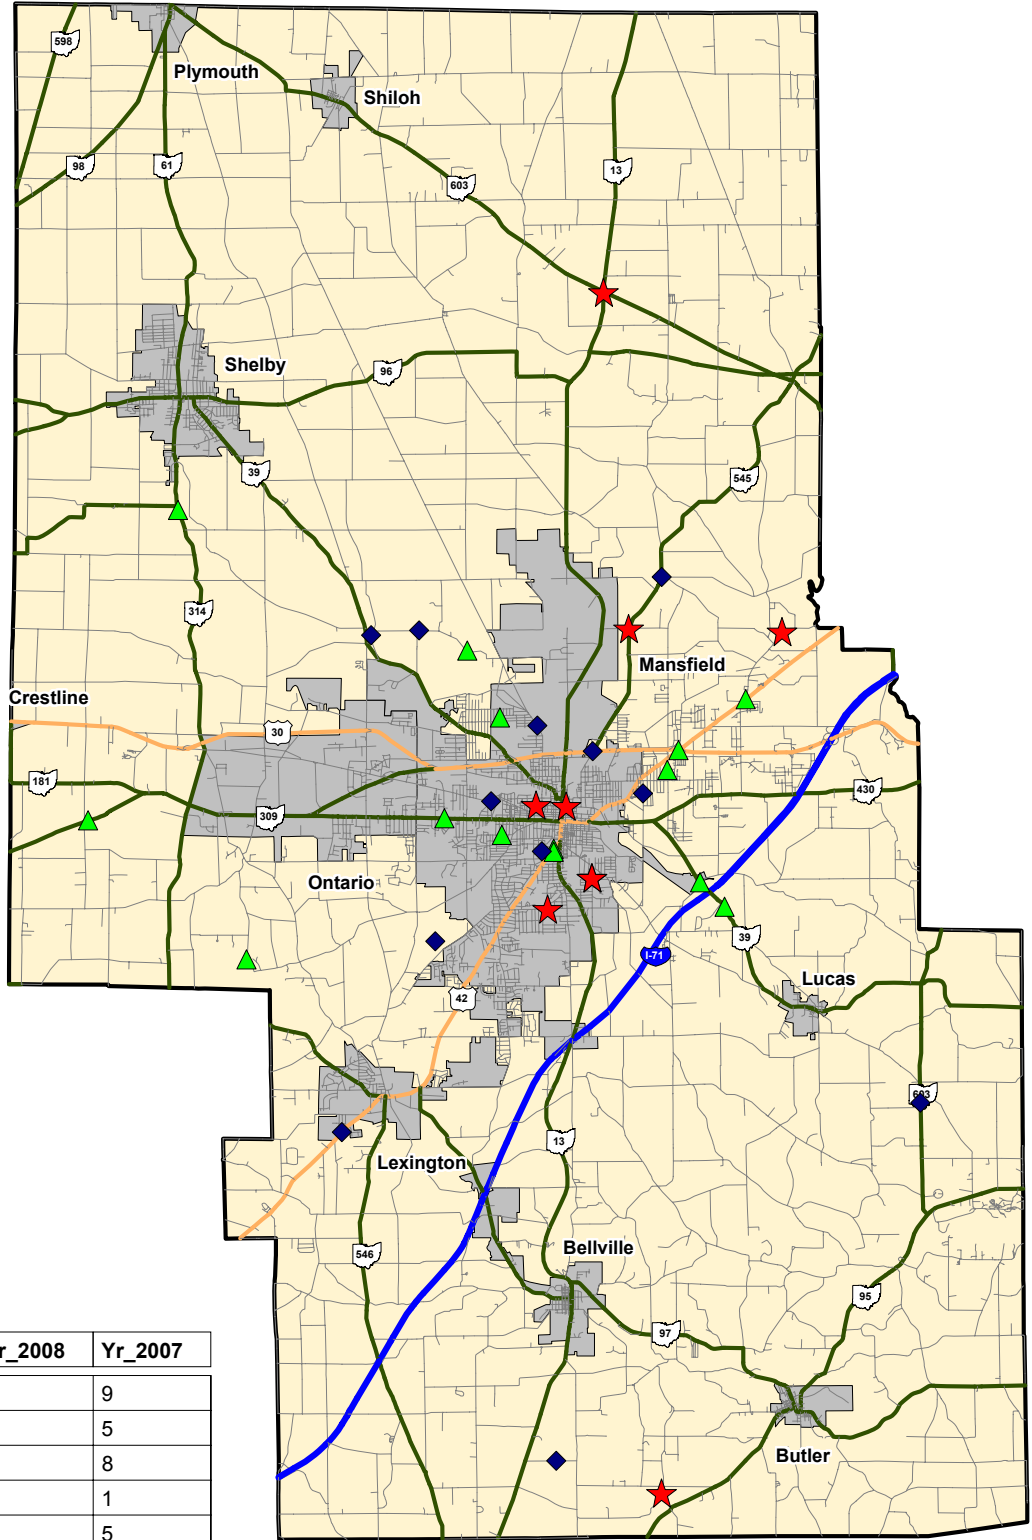

RICHLAND COUNTY
Fatal Traffic Crashes
2007 to 2009 YTD

Legend

- ★ 2009 Fatal (8)
- ◆ 2008 Fatal (12)
- ▲ 2007 Fatal (14)

Type	Yr_2009	Yr_2008	Yr_2007
# Rural	4	6	9
# Urban	4	6	5
# OVI Related	3	4	8
# Commercial Related	0	0	1
# Motorcycle Related	0	0	5

Data Source: OSHP LINCS Database
 Map Design and Layout: OSHP Statistical Analysis Unit
 Ohio State Highway Patrol
 November 2, 2009