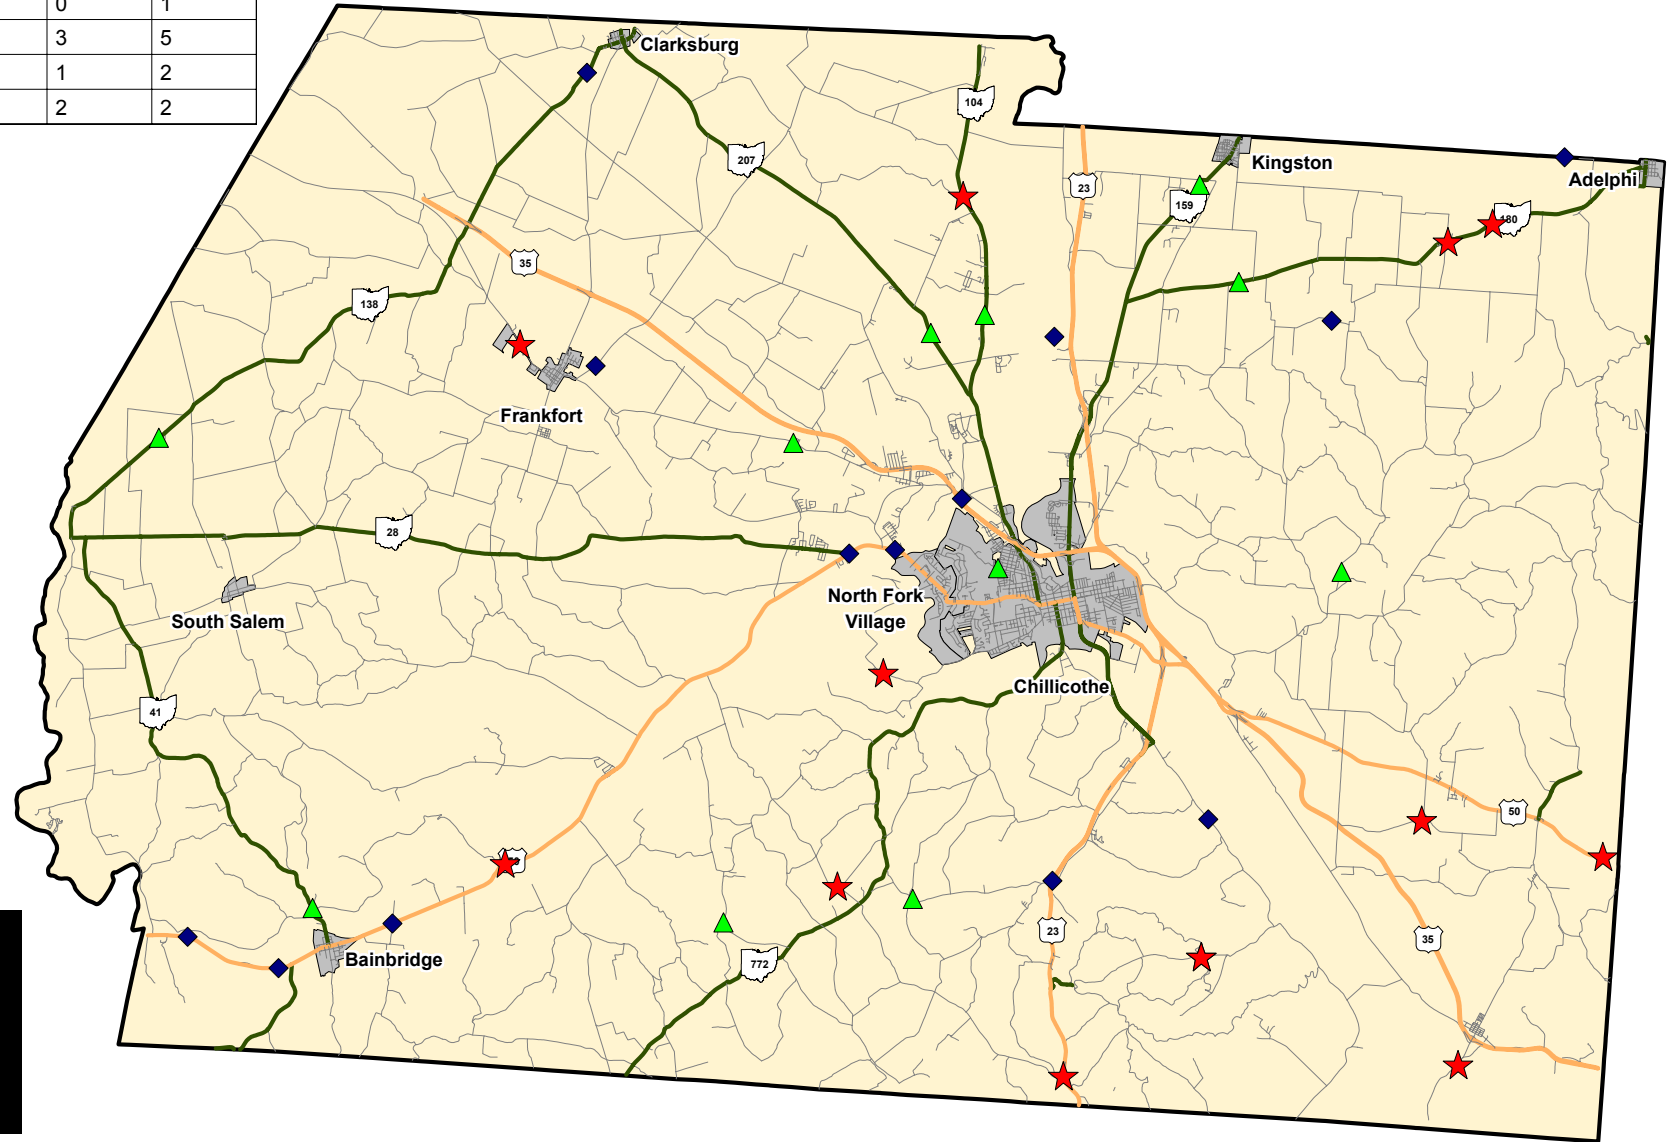

# ROSS COUNTY Fatal Traffic Crashes 2007 to 2009 YTD

Type	Yr_2009	Yr_2008	Yr_2007
# Rural	12	13	10
# Urban	0	0	1
# OVI Related	9	3	5
# Commercial Related	0	1	2
# Motorcycle Related	2	2	2

**Legend**

- ★ 2009 Fatal (12)
- ◆ 2008 Fatal (13)
- ▲ 2007 Fatal (11)

Data Source: OSHP LINC Database  
 Map Design and Layout: OSHP Statistical Analysis Unit  
 Ohio State Highway Patrol  
 November 2, 2009