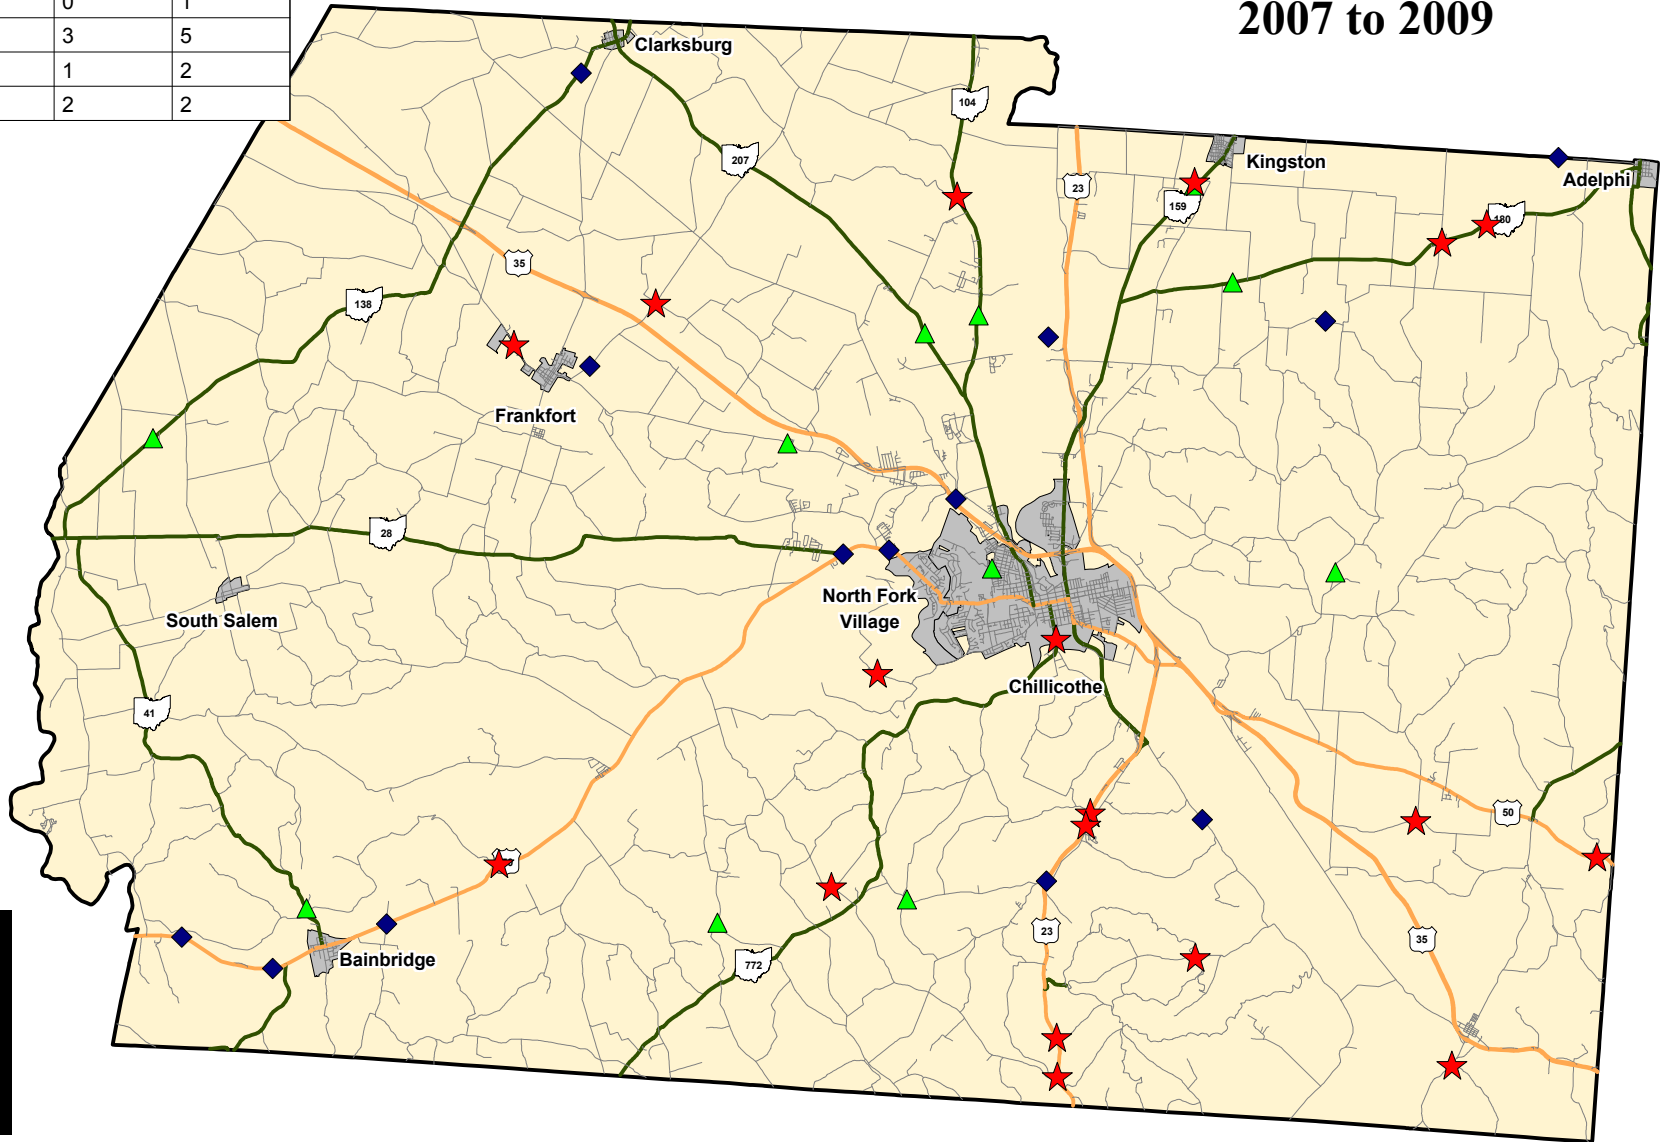

Ross County Fatal Traffic Crashes 2007 to 2009

Type	Yr_2009	Yr_2008	Yr_2007
# Rural	17	13	10
# Urban	1	0	1
# OVI Related	12	3	5
# Commercial Related	1	1	2
# Motorcycle Related	2	2	2

Legend

- ★ 2009 Fatal (18)
- ◆ 2008 Fatal (13)
- ▲ 2007 Fatal (11)

Data Source: OSHP LINCS Database
 Map Design and Layout: OSHP Statistical Analysis Unit
 Ohio State Highway Patrol
 July 7, 2010