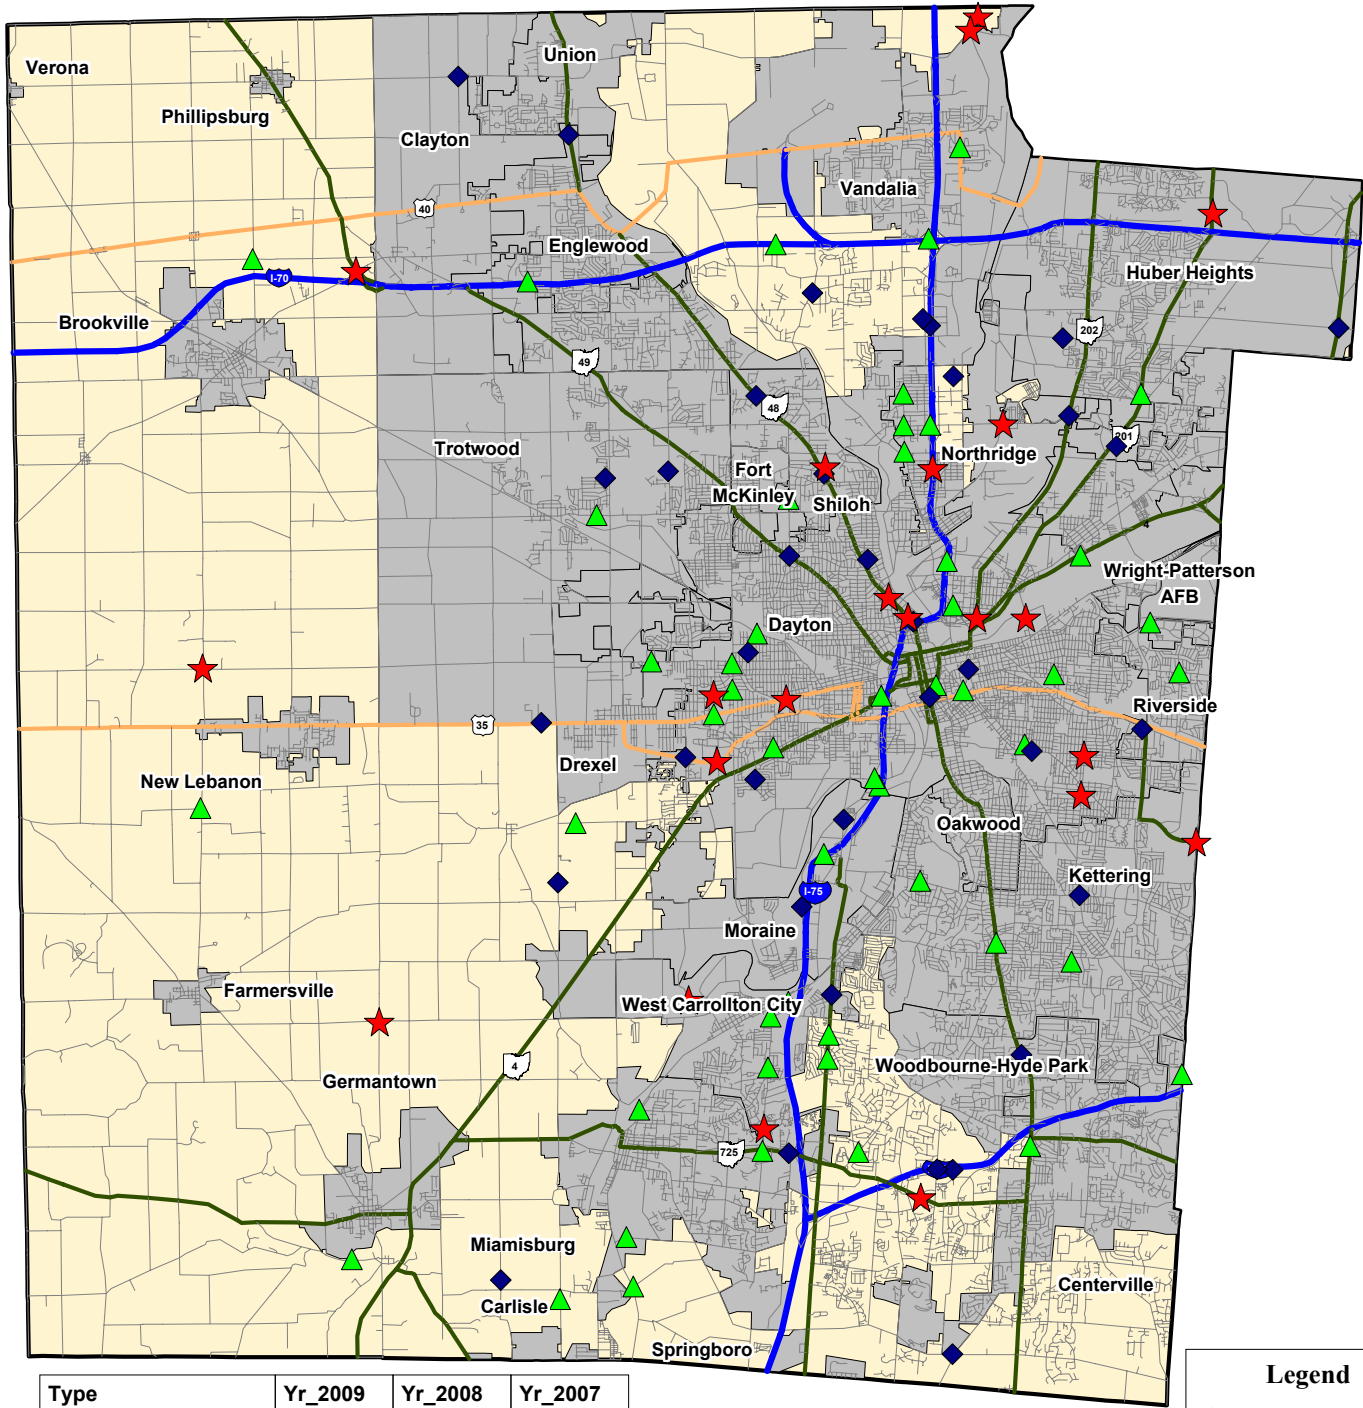

MONTGOMERY COUNTY

Fatal Traffic Crashes 2007 to 2009 YTD

Type	Yr_2009	Yr_2008	Yr_2007
# Rural	8	12	18
# Urban	14	24	32
# OVI Related	9	14	28
# Commercial Related	4	5	7

Legend

- ★ 2009 Fatal (22)
- ◆ 2008 Fatal (36)
- ▲ 2007 Fatal (50)

Data Sources: OSHP LINC Database
 Map Design and Layout: OSHP Statistical Analysis Unit
 Ohio State Highway Patrol
 October 5, 2009