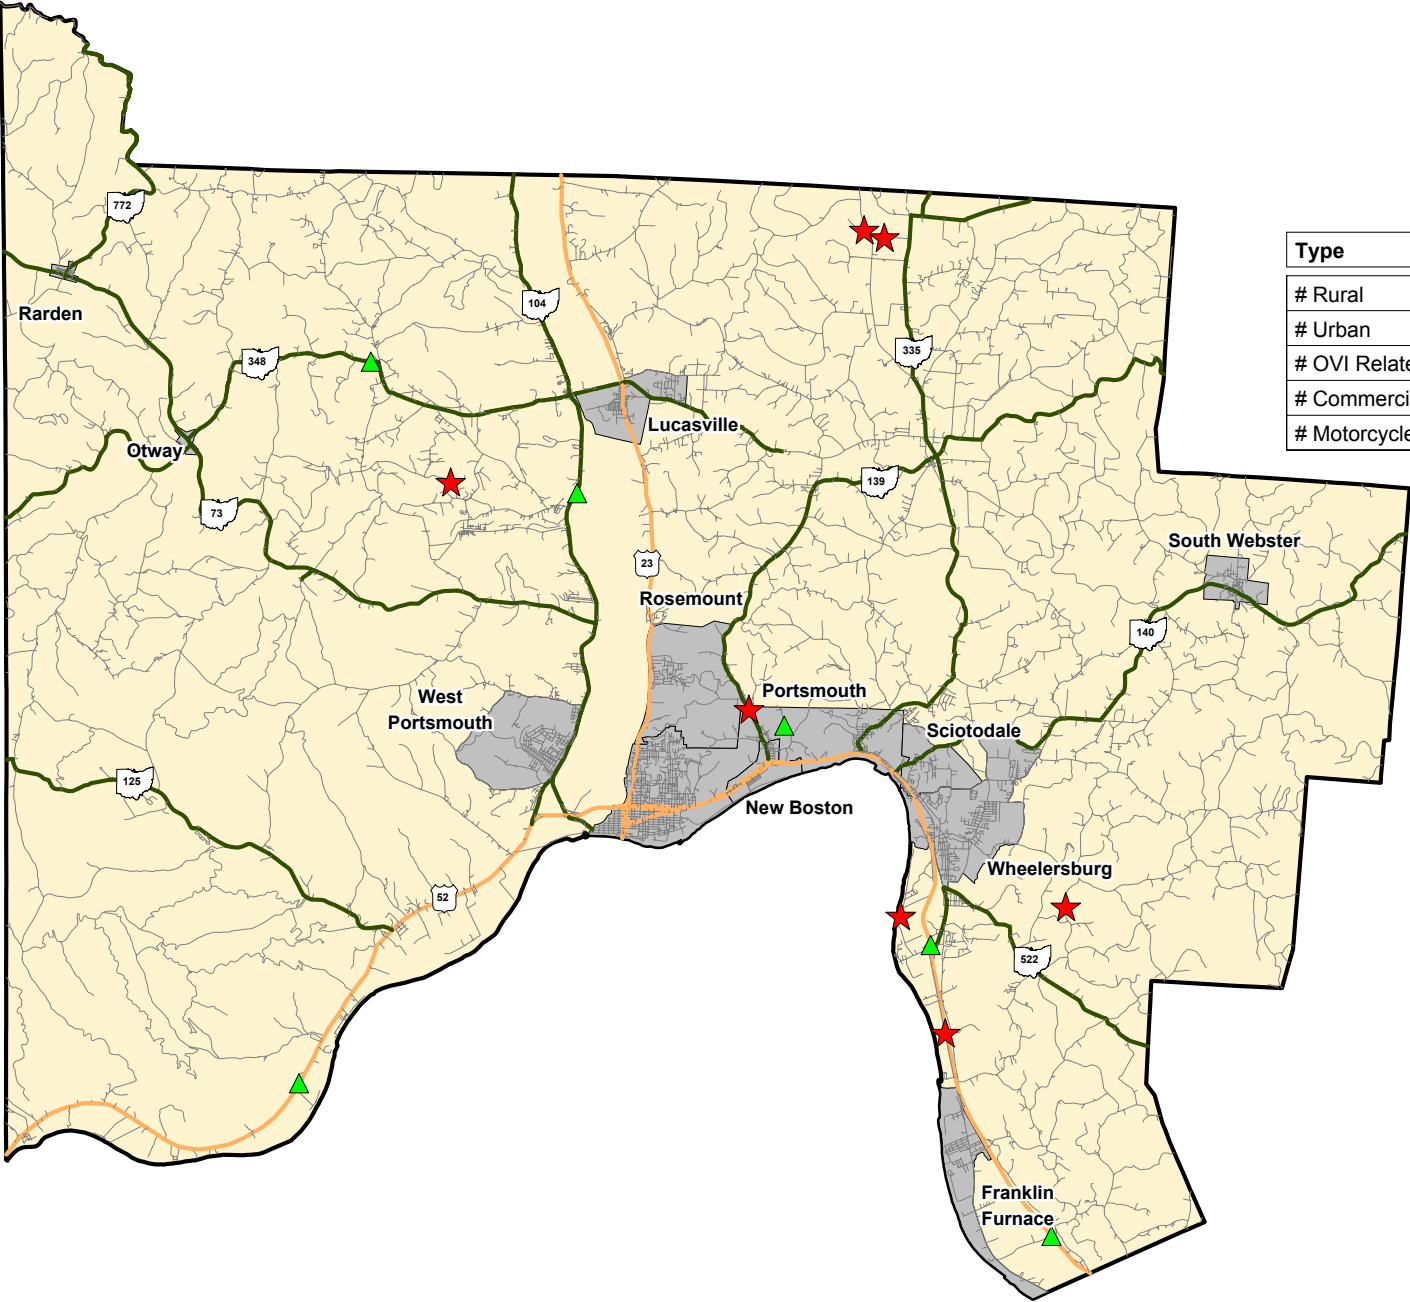

SCIOTO COUNTY Fatal Traffic Crashes 2007 to 2009 YTD

Type	Yr_2009	Yr_2008	Yr_2007
# Rural	6	8	5
# Urban	1	3	1
# OVI Related	4	3	1
# Commercial Related	0	1	0
# Motorcycle Related	1	2	3

Legend

- ★ 2009 Fatal (7)
- ◆ 2008 Fatal (11)
- ▲ 2007 Fatal (6)

Data Source: OSHP LINCS Database
 Map Design and Layout: OSHP Statistical Analysis Unit
 Ohio State Highway Patrol
 November 2, 2009