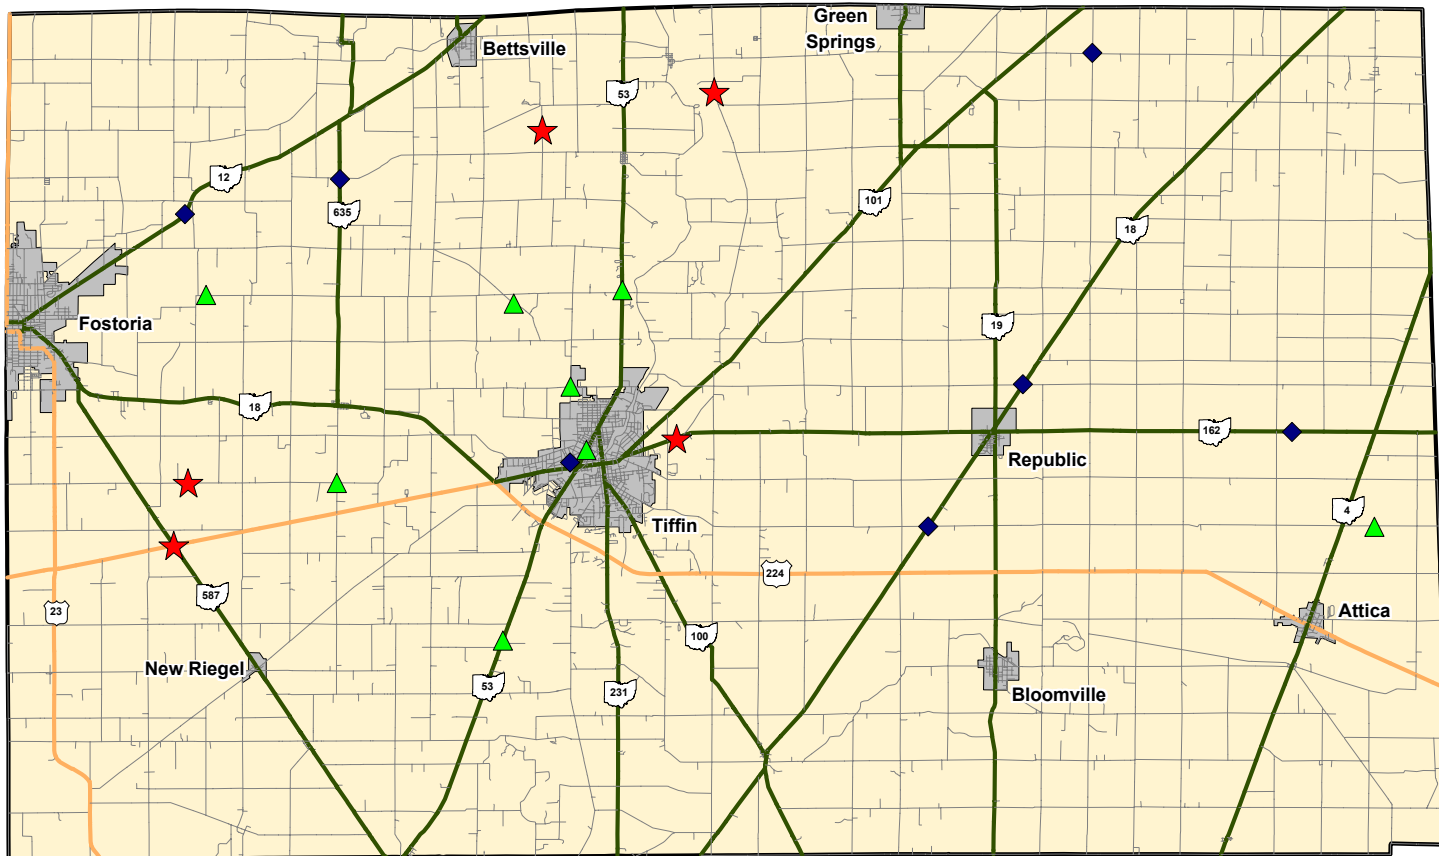

SENECA COUNTY

Fatal Traffic Crashes 2007 to 2009 YTD

Legend

- ★ 2009 Fatal (5)
- ◆ 2008 Fatal (7)
- ▲ 2007 Fatal (12)

Type	Yr_2009	Yr_2008	Yr_2007
# Rural	5	6	10
# Urban	0	1	2
# OVI Related	1	2	5
# Commercial Related	0	2	3
# Motorcycle Related	1	2	1

Data Source: OSHP LINC'S Database
 Map Design and Layout: OSHP Statistical Analysis Unit
 Ohio State Highway Patrol
 August 10, 2009