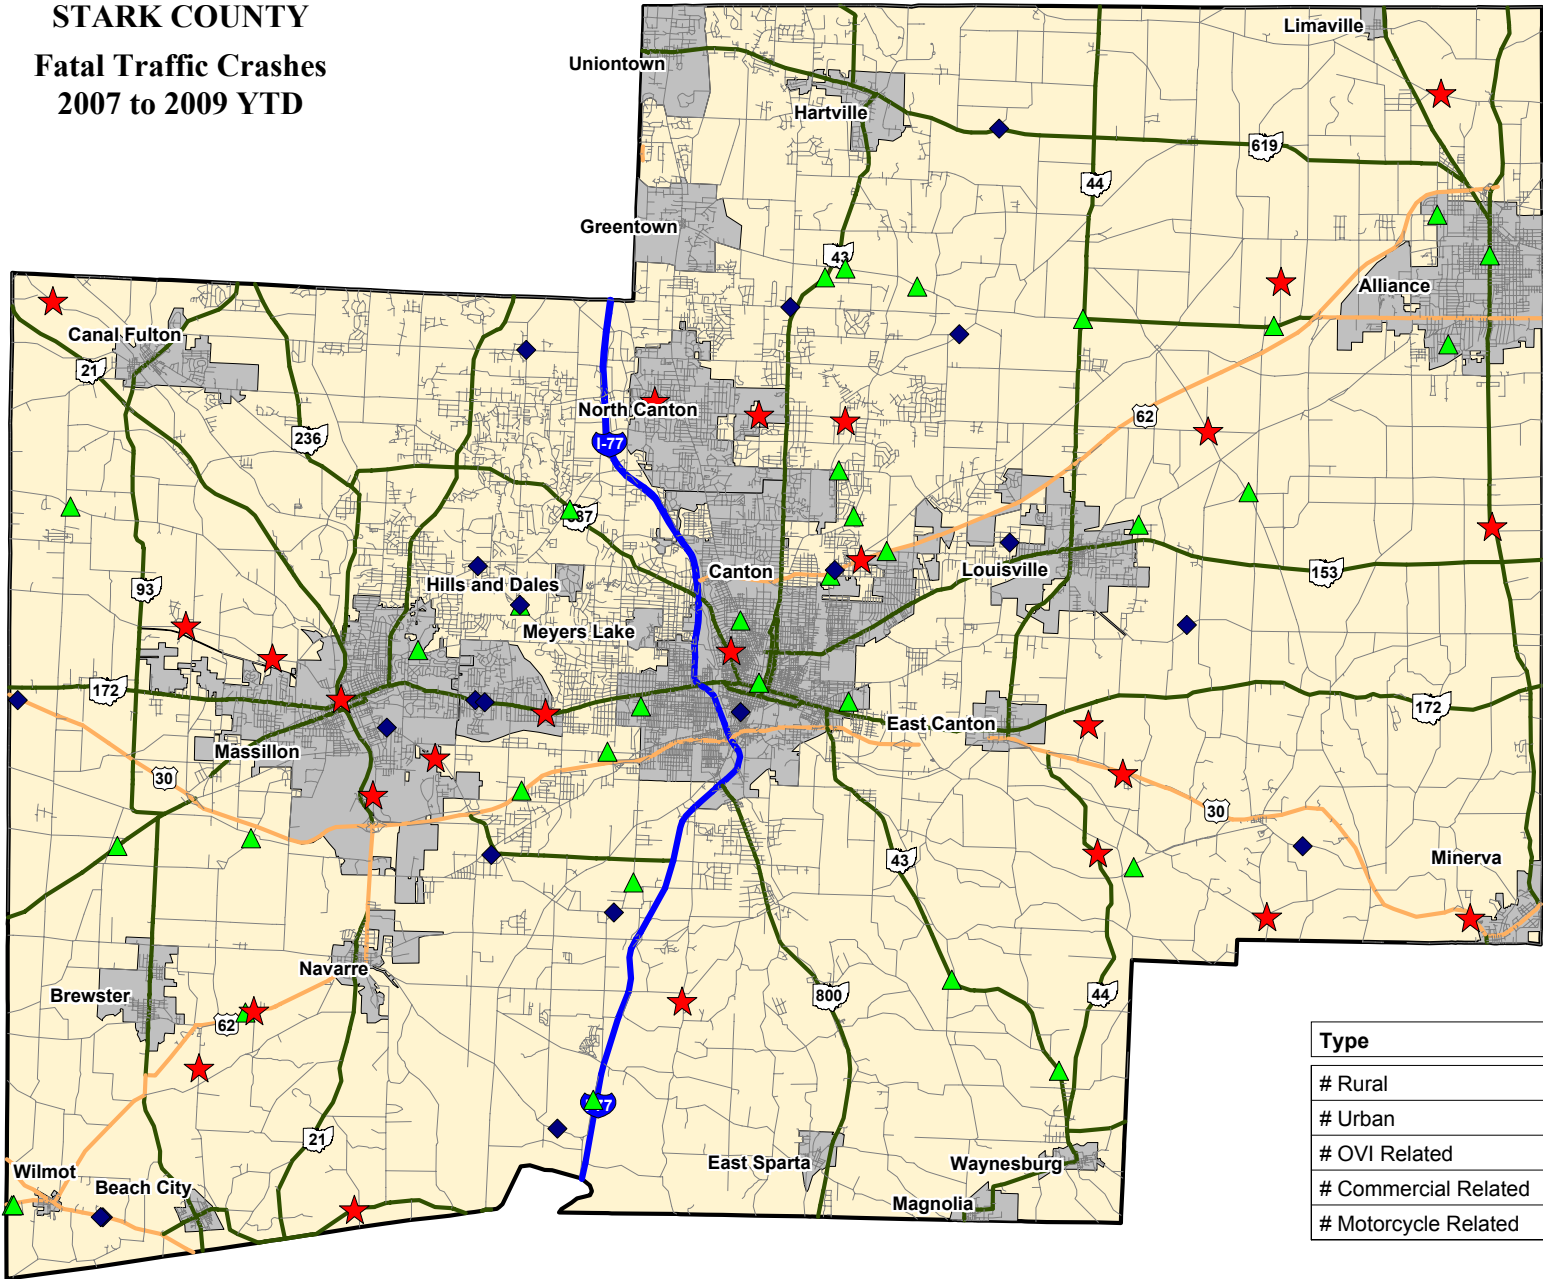

STARK COUNTY

Fatal Traffic Crashes 2007 to 2009 YTD

Legend

- ★ 2009 Fatal (25)
- ◆ 2008 Fatal (20)
- ▲ 2007 Fatal (34)

Type	Yr_2009	Yr_2008	Yr_2007
# Rural	19	17	25
# Urban	6	3	9
# OVI Related	13	7	12
# Commercial Related	1	3	4
# Motorcycle Related	5	1	1

Data Source: OSHP LINCS Database
 Map Design and Layout: OSHP Statistical Analysis Unit
 Ohio State Highway Patrol
 November 12, 2009