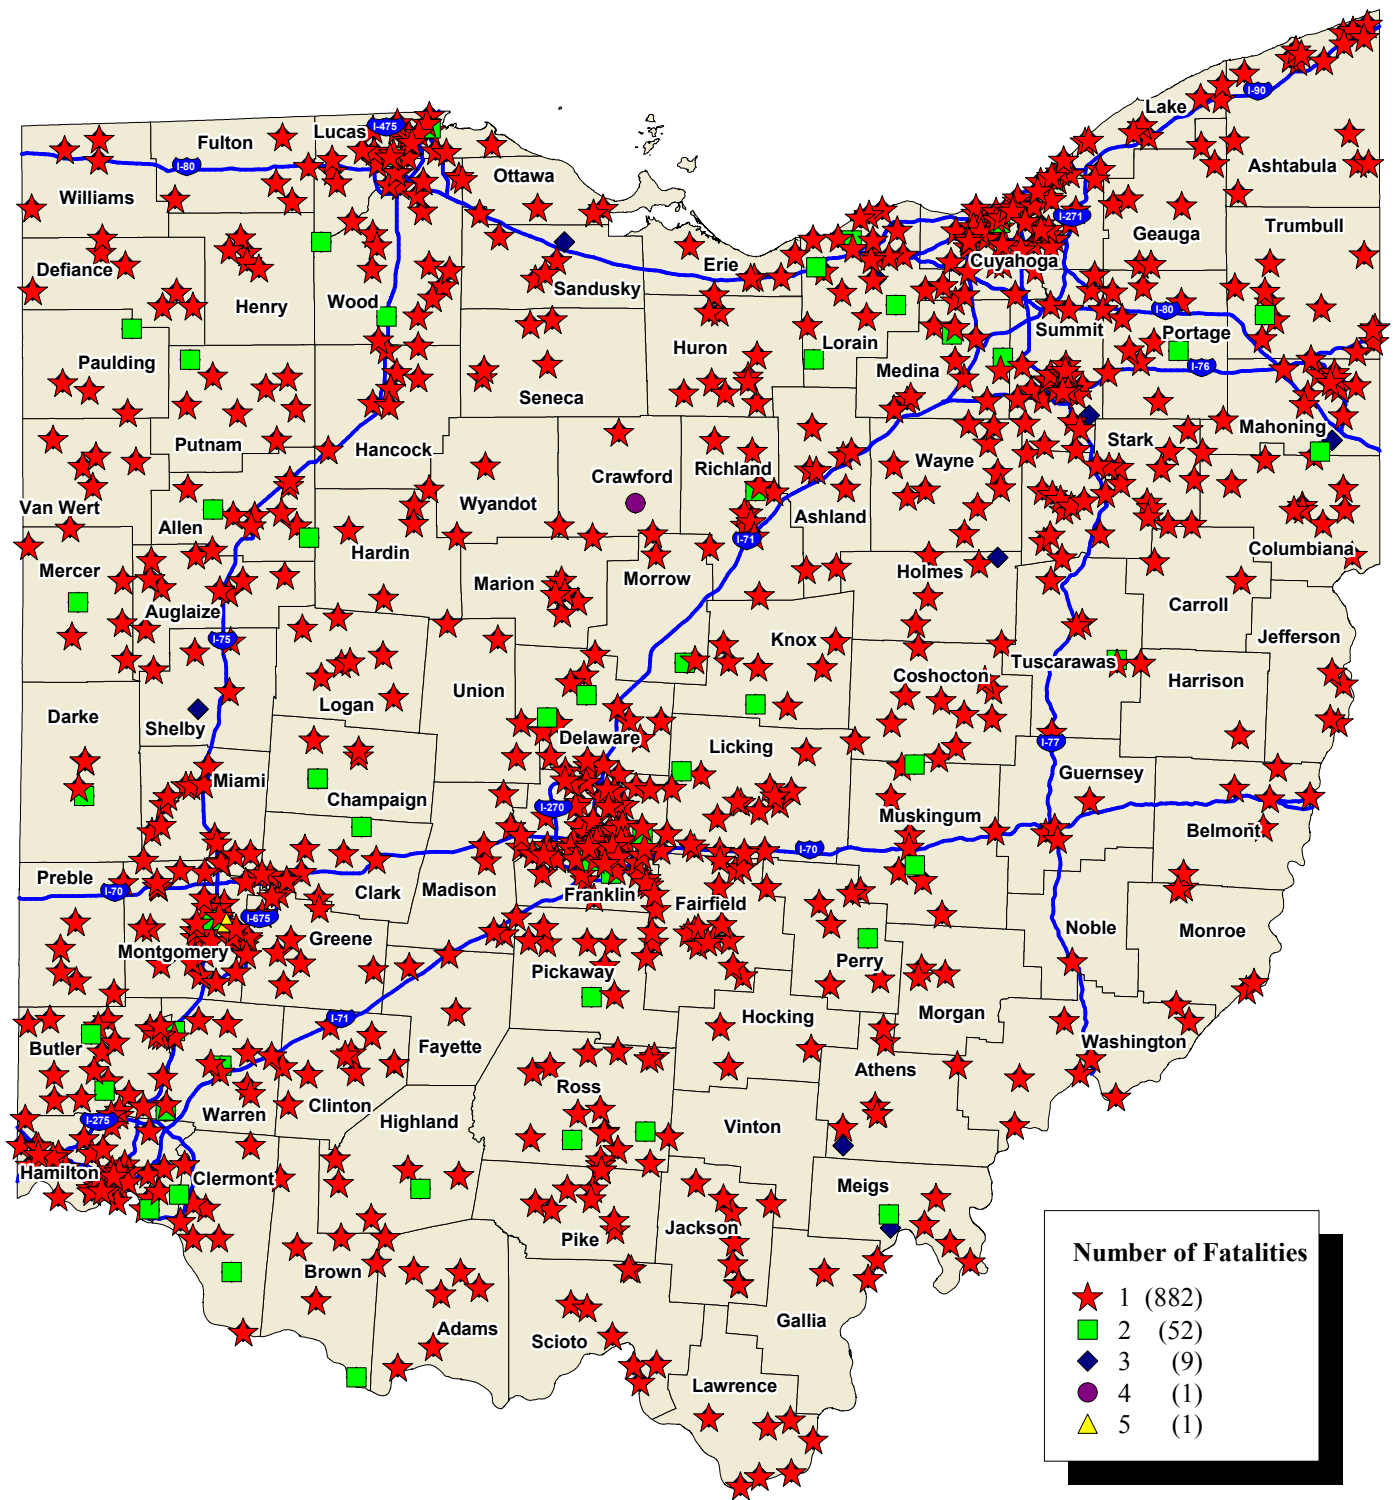

State of Ohio

2009 Fatal Traffic Crashes

Data Source: OSHP LINC Database
 Map Design and Layout: OSHP Statistical Analysis Unit
 Ohio State Highway Patrol
 July 8, 2010