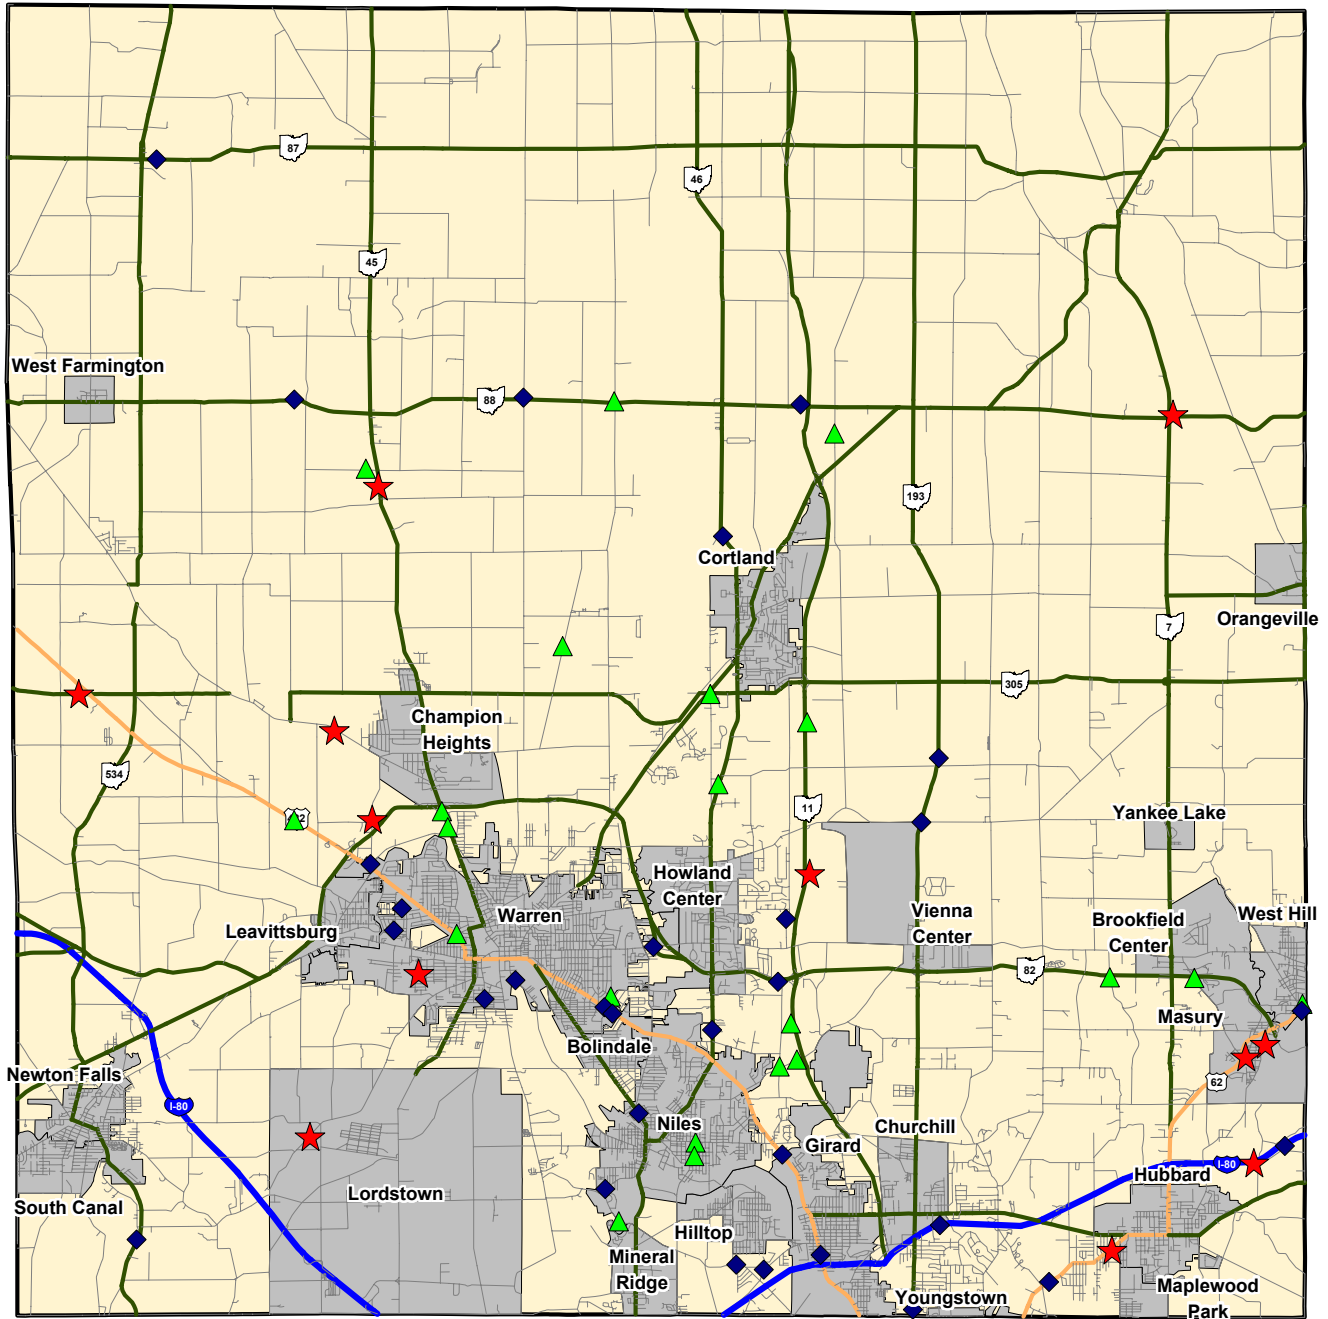

TRUMBULL COUNTY

Fatal Traffic Crashes

2007 to 2009 YTD

Type	Yr_2009	Yr_2008	Yr_2007
# Rural	11	19	15
# Urban	1	11	6
# OVI Related	4	18	11
# Commercial Related	0	1	3
# Motorcycle Related	1	7	4

Legend

- ★ 2009 Fatal (12)
- ◆ 2008 Fatal (30)
- ▲ 2007 Fatal (21)

Data Source: OSHP LINC'S Database
 Map Design and Layout: OSHP Statistical Analysis Unit
 Ohio State Highway Patrol
 October 22, 2009