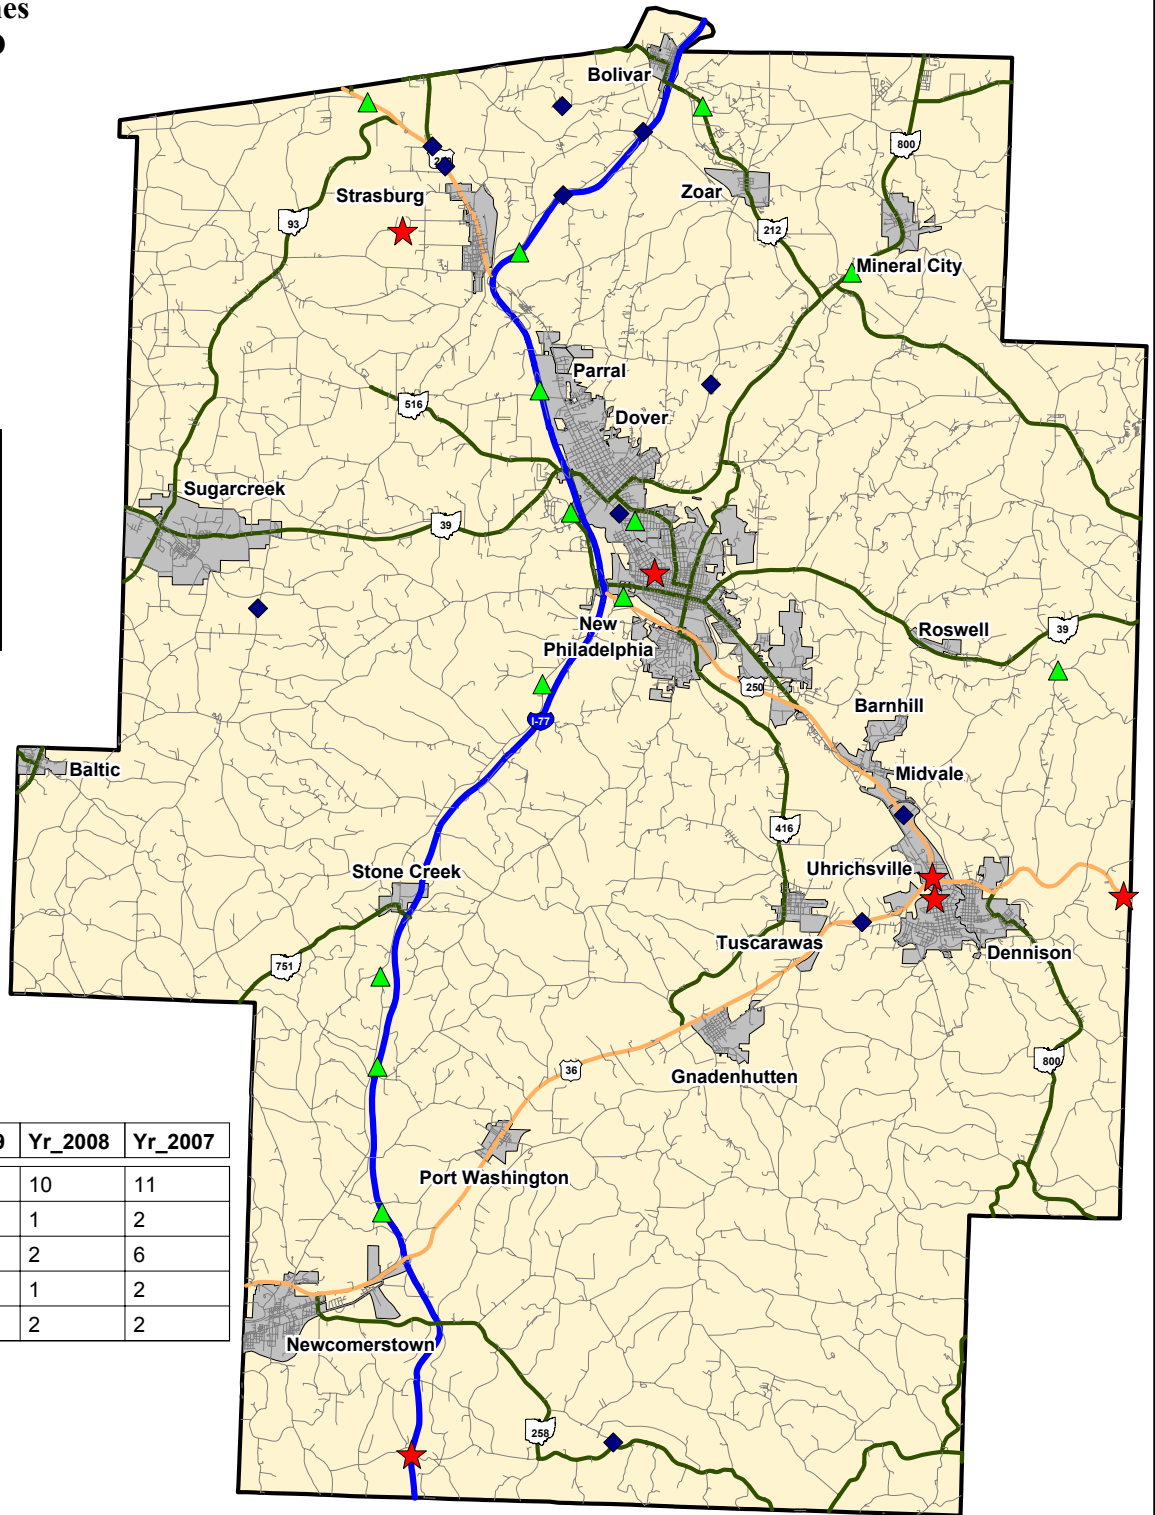

TUSCARAWAS COUNTY Fatal Traffic Crashes 2007 to 2009 YTD

Legend

- ★ 2009 Fatal (6)
- ◆ 2008 Fatal (11)
- ▲ 2007 Fatal (13)

Type	Yr_2009	Yr_2008	Yr_2007
# Rural	4	10	11
# Urban	2	1	2
# OVI Related	3	2	6
# Commercial Related	2	1	2
# Motorcycle Related	2	2	2

Data Source: OSHP LINCS Database
 Map Design and Layout: OSHP Statistical Analysis Unit
 Ohio State Highway Patrol
 October 22, 2009