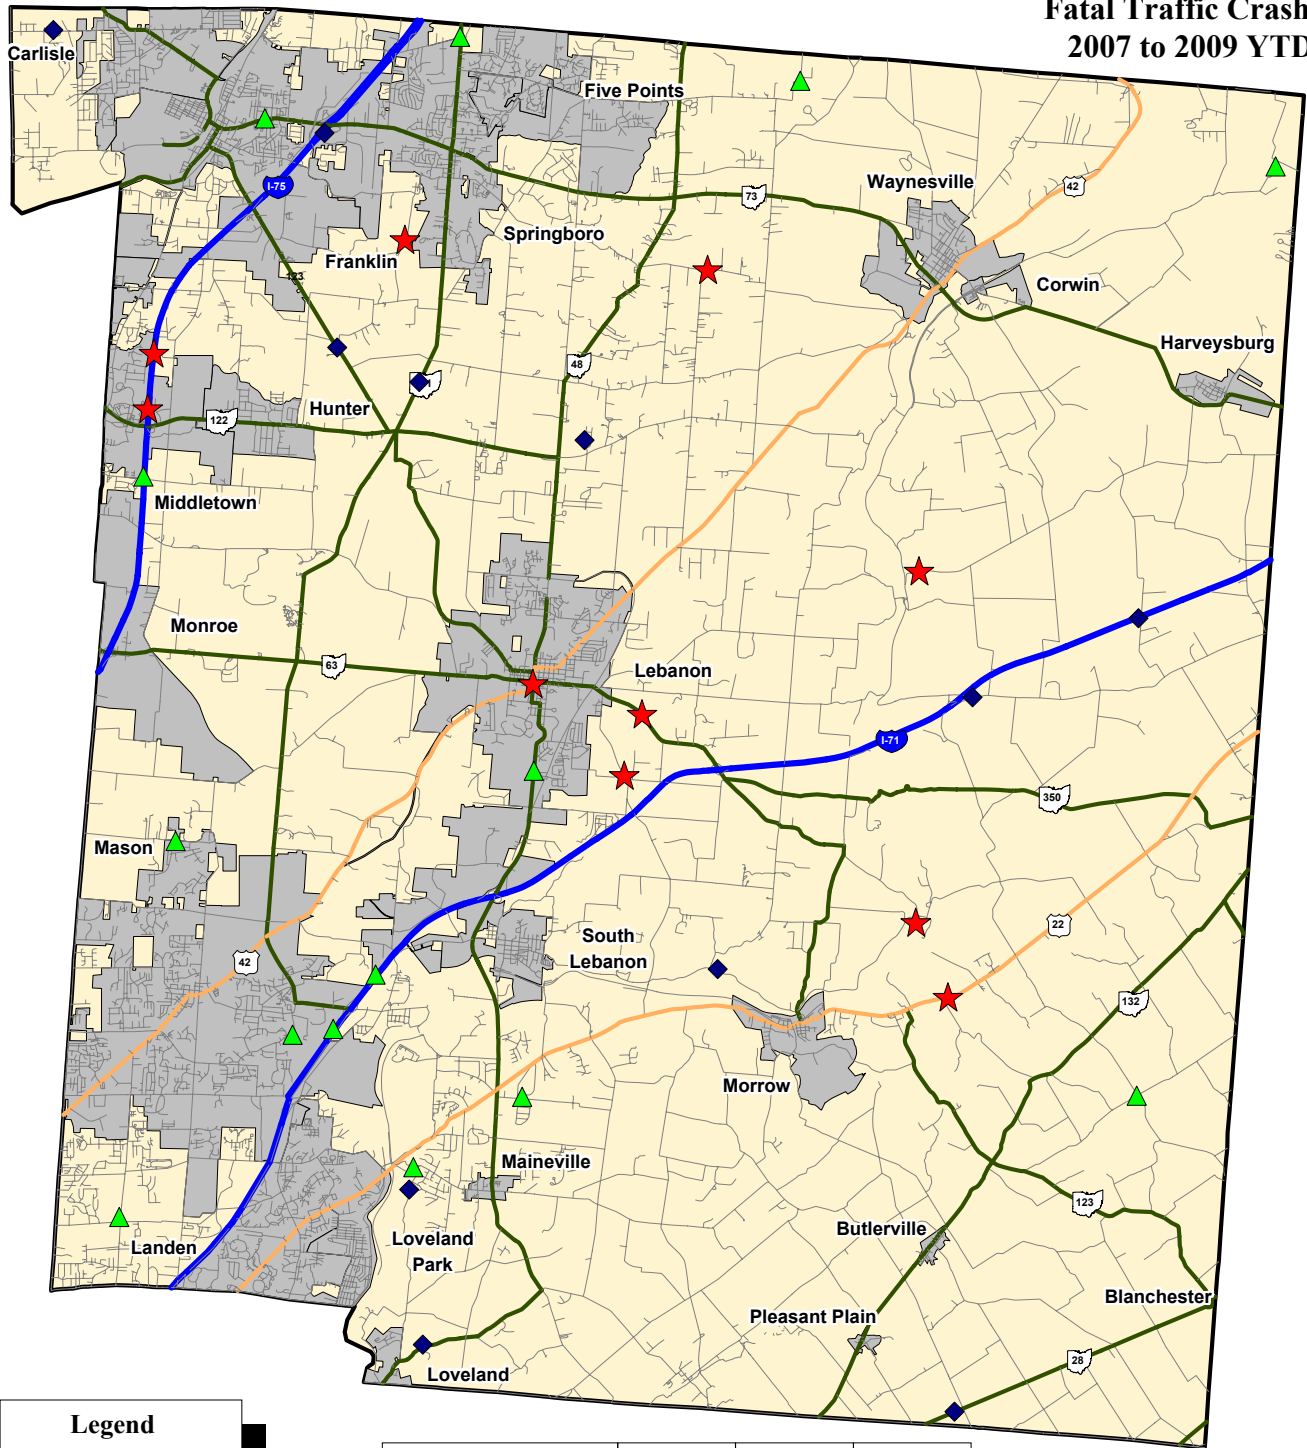

WARREN COUNTY Fatal Traffic Crashes 2007 to 2009 YTD

Legend

- ★ 2009 Fatal (10)
- ◆ 2008 Fatal (11)
- ▲ 2007 Fatal (14)

Type	Yr_2009	Yr_2008	Yr_2007
# Rural	9	9	9
# Urban	1	2	5
# OVI Related	2	4	7
# Commercial Related	2	2	0
# Motorcycle Related	4	4	2

Data Source: OSHP LINC Database
 Map Design and Layout: OSHP Statistical Analysis Unit
 Ohio State Highway Patrol
 November 2, 2009