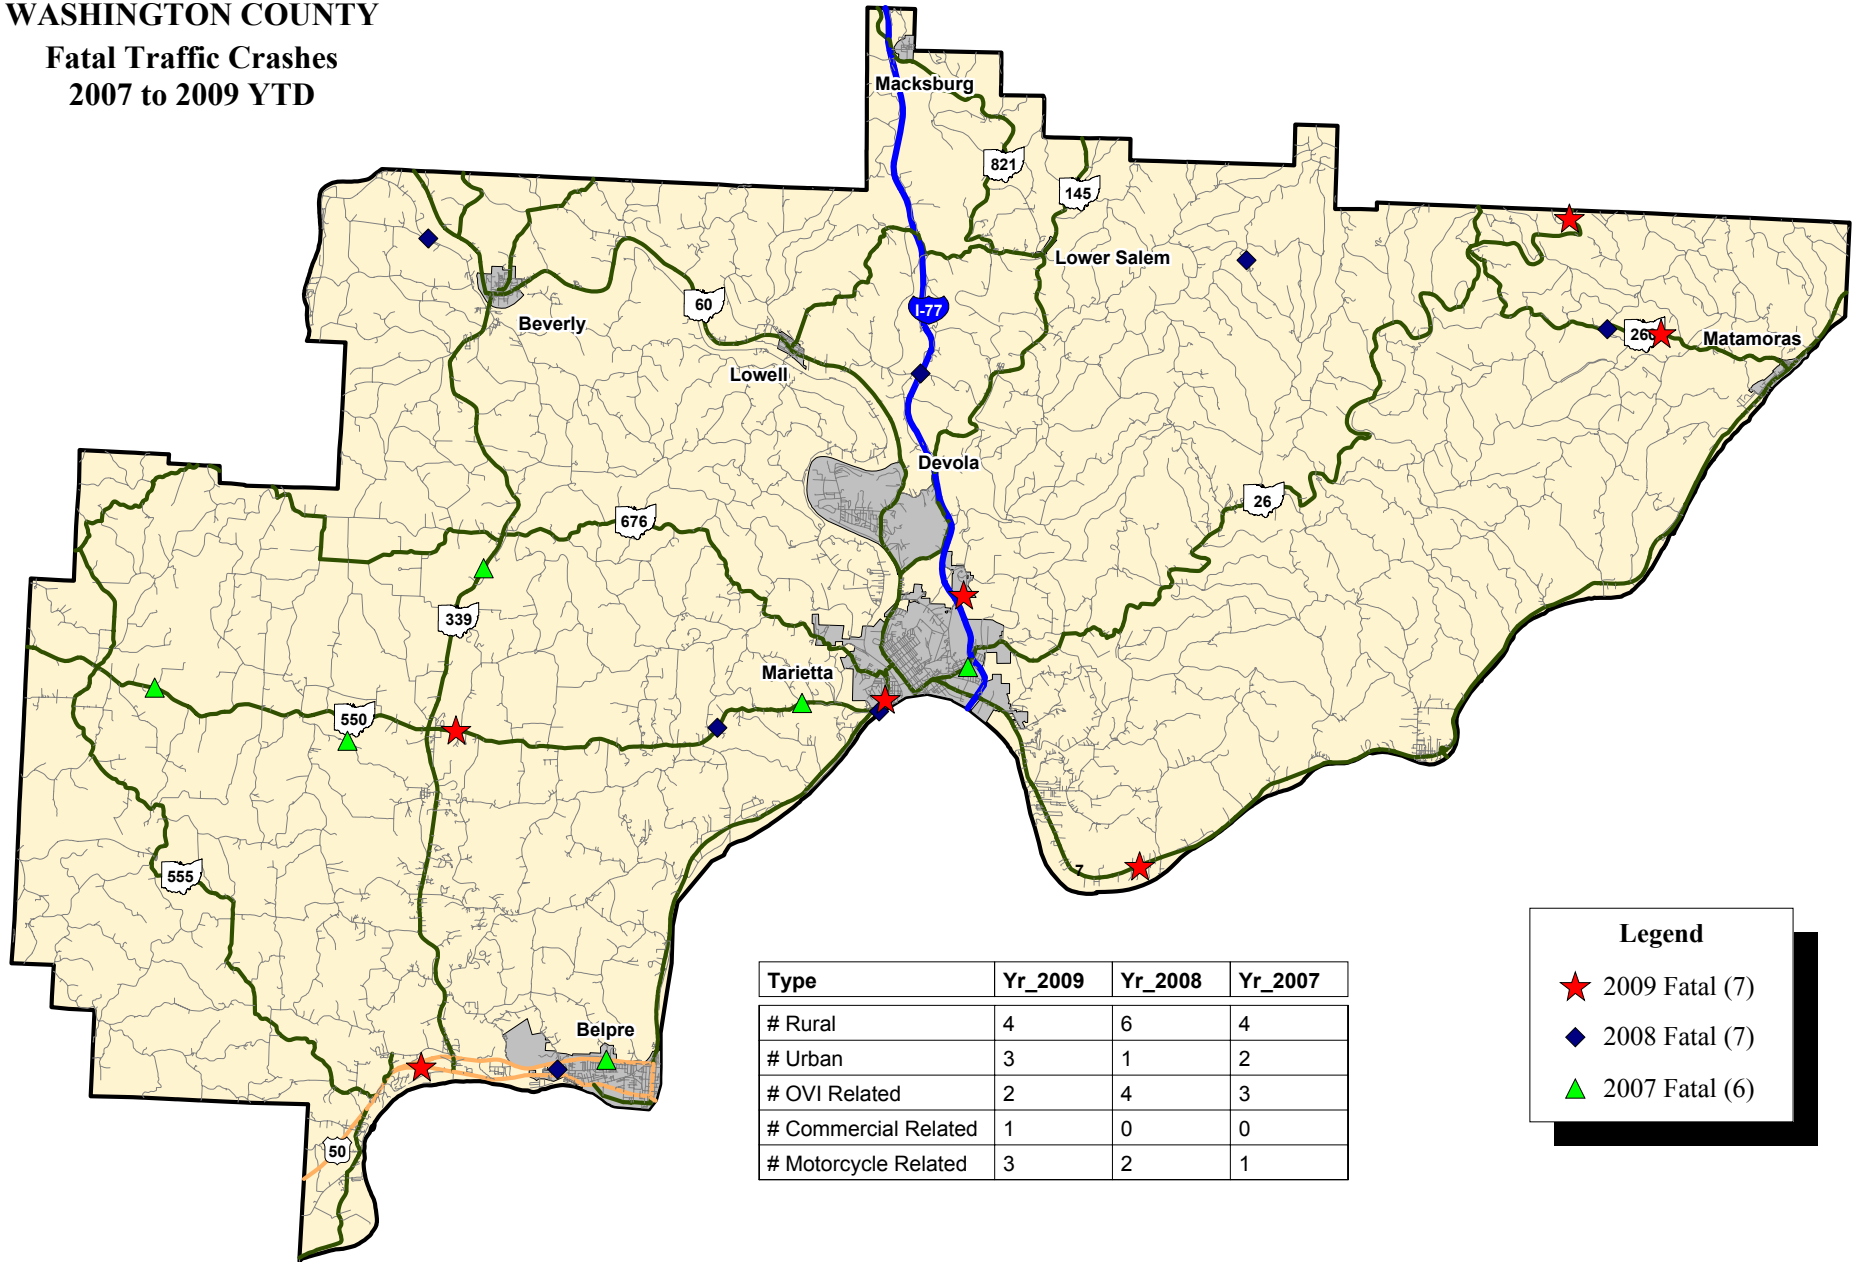

WASHINGTON COUNTY

Fatal Traffic Crashes 2007 to 2009 YTD

Type	Yr_2009	Yr_2008	Yr_2007
# Rural	4	6	4
# Urban	3	1	2
# OVI Related	2	4	3
# Commercial Related	1	0	0
# Motorcycle Related	3	2	1

Legend

- ★ 2009 Fatal (7)
- ◆ 2008 Fatal (7)
- ▲ 2007 Fatal (6)

Data Source: OSHP LINCS Database
 Map Design and Layout: OSHP Statistical Analysis Unit
 Ohio State Highway Patrol
 October 13, 2009