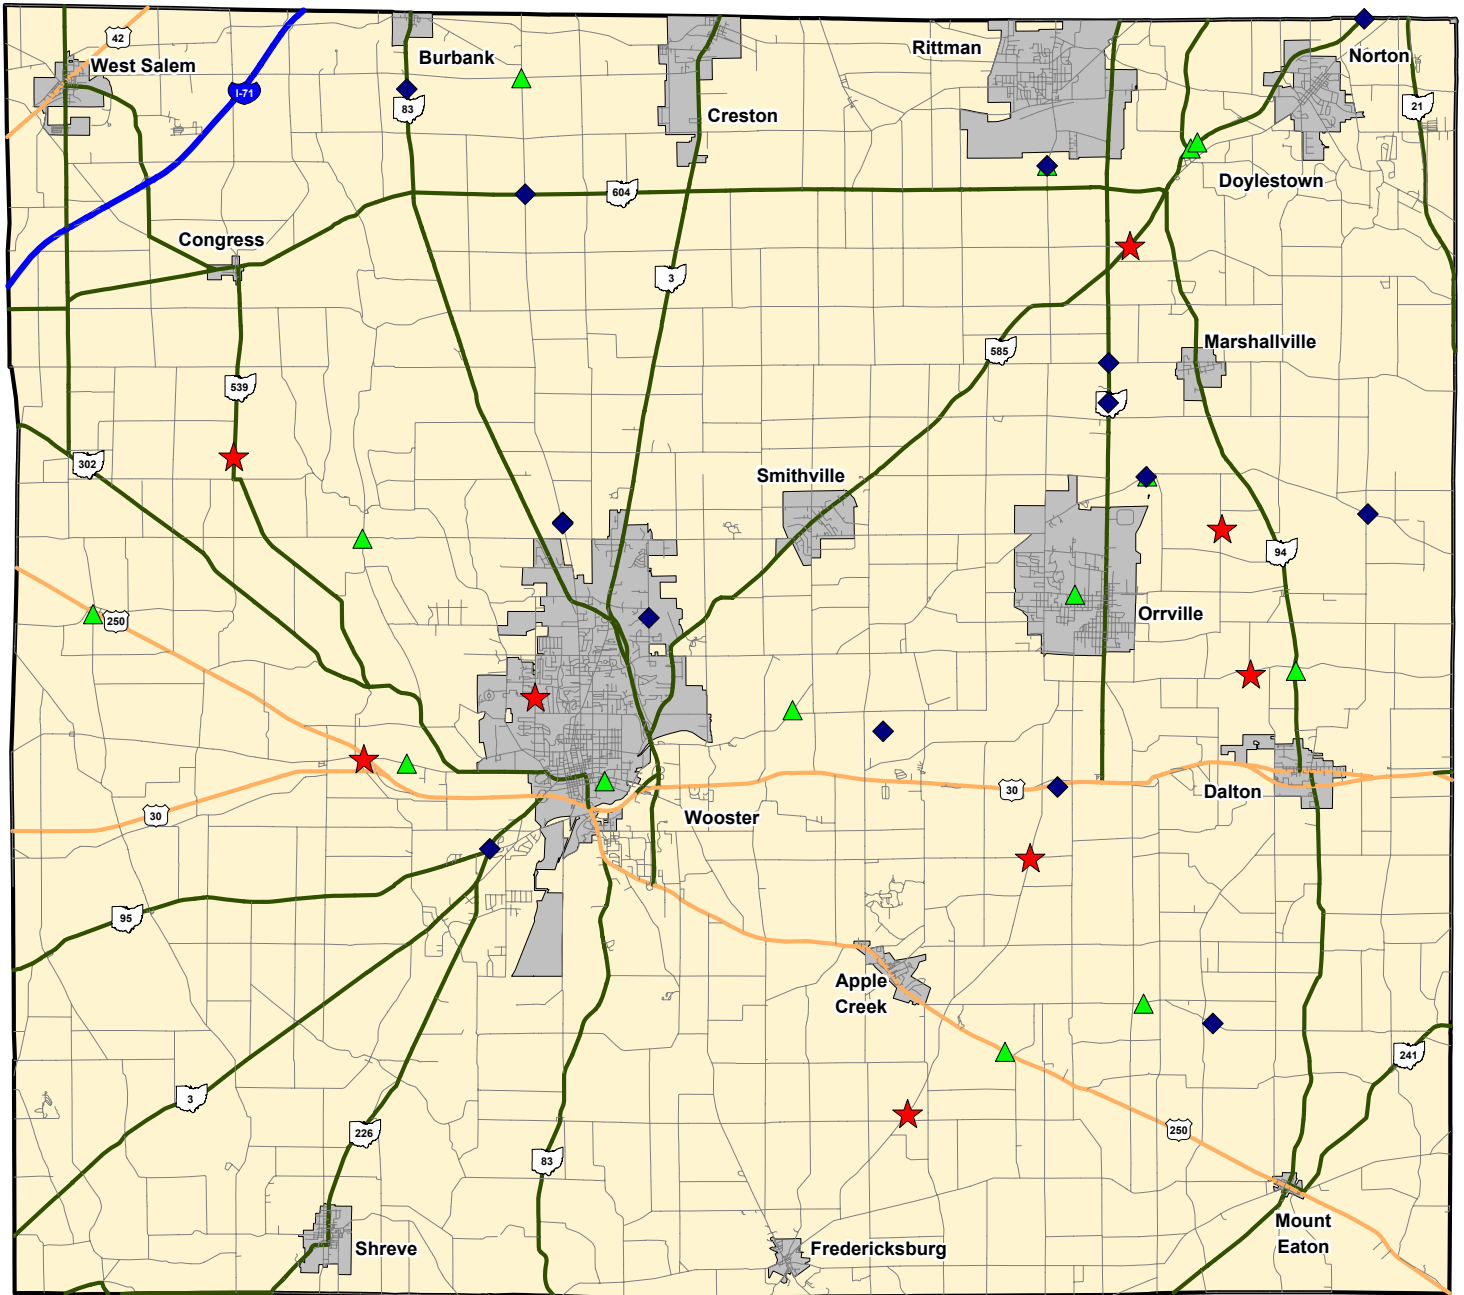

WAYNE COUNTY Fatal Traffic Crashes 2007 to 2009 YTD

Legend

- ★ 2009 Fatal (8)
- ◆ 2008 Fatal (14)
- ▲ 2007 Fatal (14)

Type	Yr_2009	Yr_2008	Yr_2007
# Rural	7	14	11
# Urban	1	0	3
# OVI Related	1	3	3
# Commercial Related	0	3	2
# Motorcycle Related	0	4	1

Data Source: OSHP LINCS Database
Map Design and Layout: OSHP Statistical Analysis Unit
Ohio State Highway Patrol
October 13, 2009