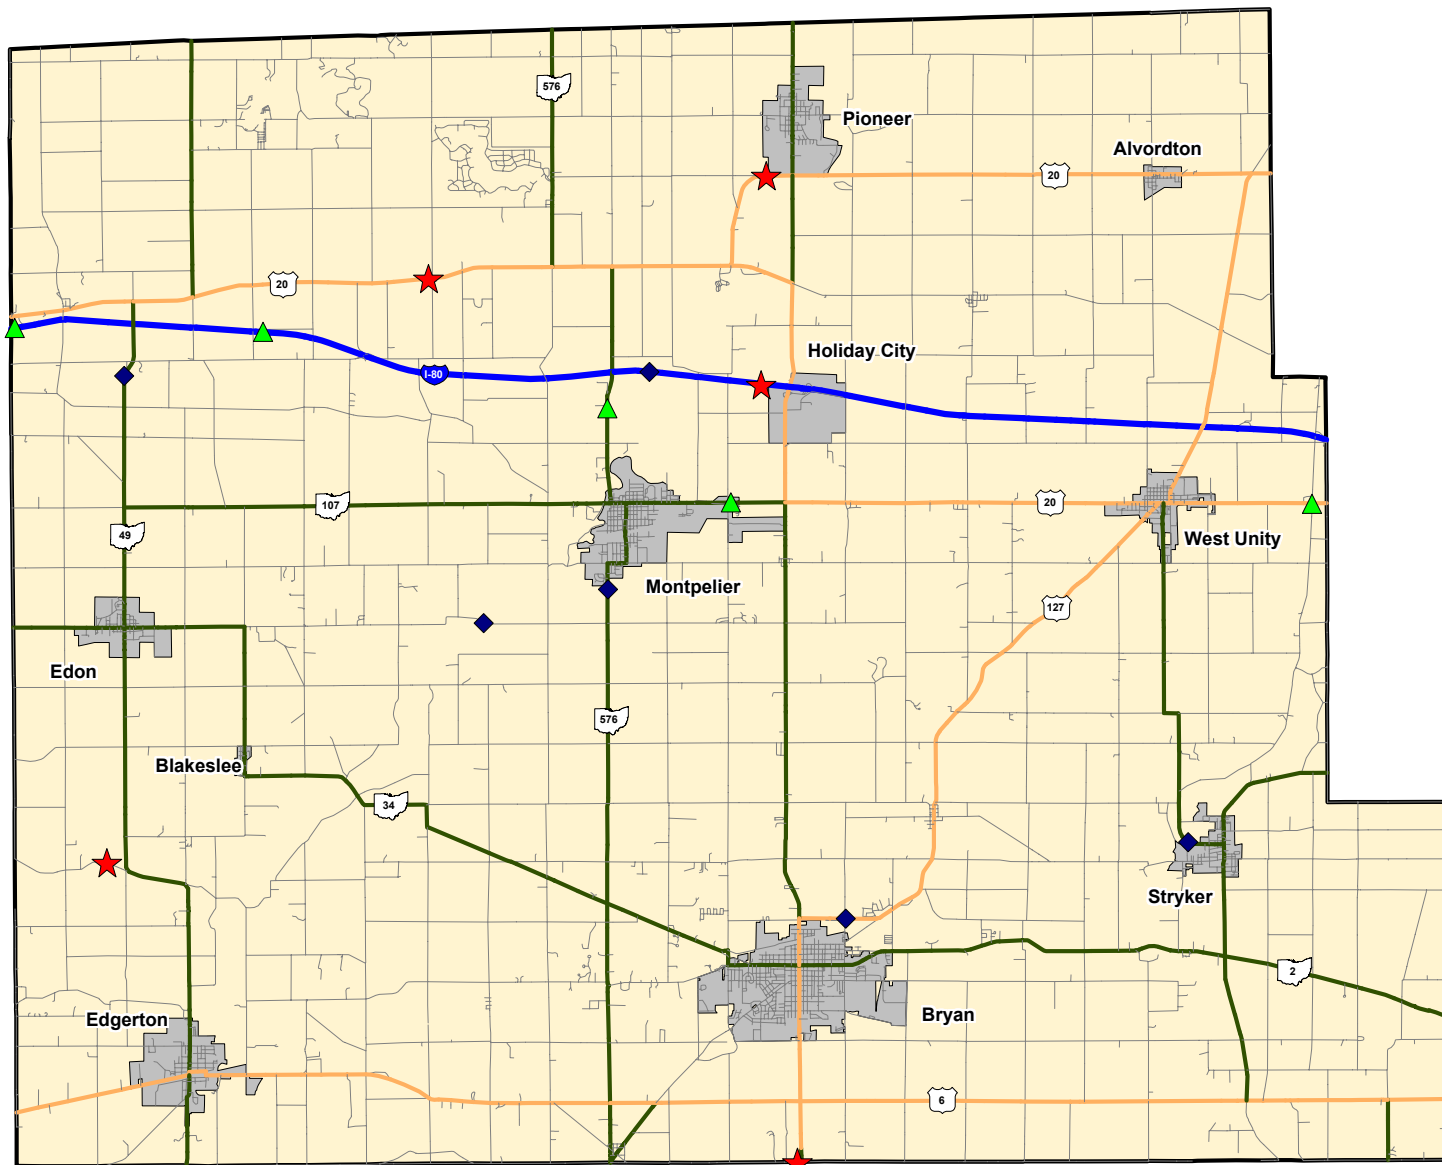

WILLIAMS COUNTY Fatal Traffic Crashes 2007 to 2009 YTD

Legend

- ★ 2009 Fatal (5)
- ◆ 2008 Fatal (6)
- ▲ 2007 Fatal (5)

Type	Yr_2009	Yr_2008	Yr_2007
# Rural	5	5	4
# Urban	0	1	1
# OVI Related	2	3	1
# Commercial Related	2	2	2
# Motorcycle Related	2	1	1

Data Source: OSHP LINC Database
Map Design and Layout: OSHP Statistical Analysis Unit
Ohio State Highway Patrol
October 15, 2009