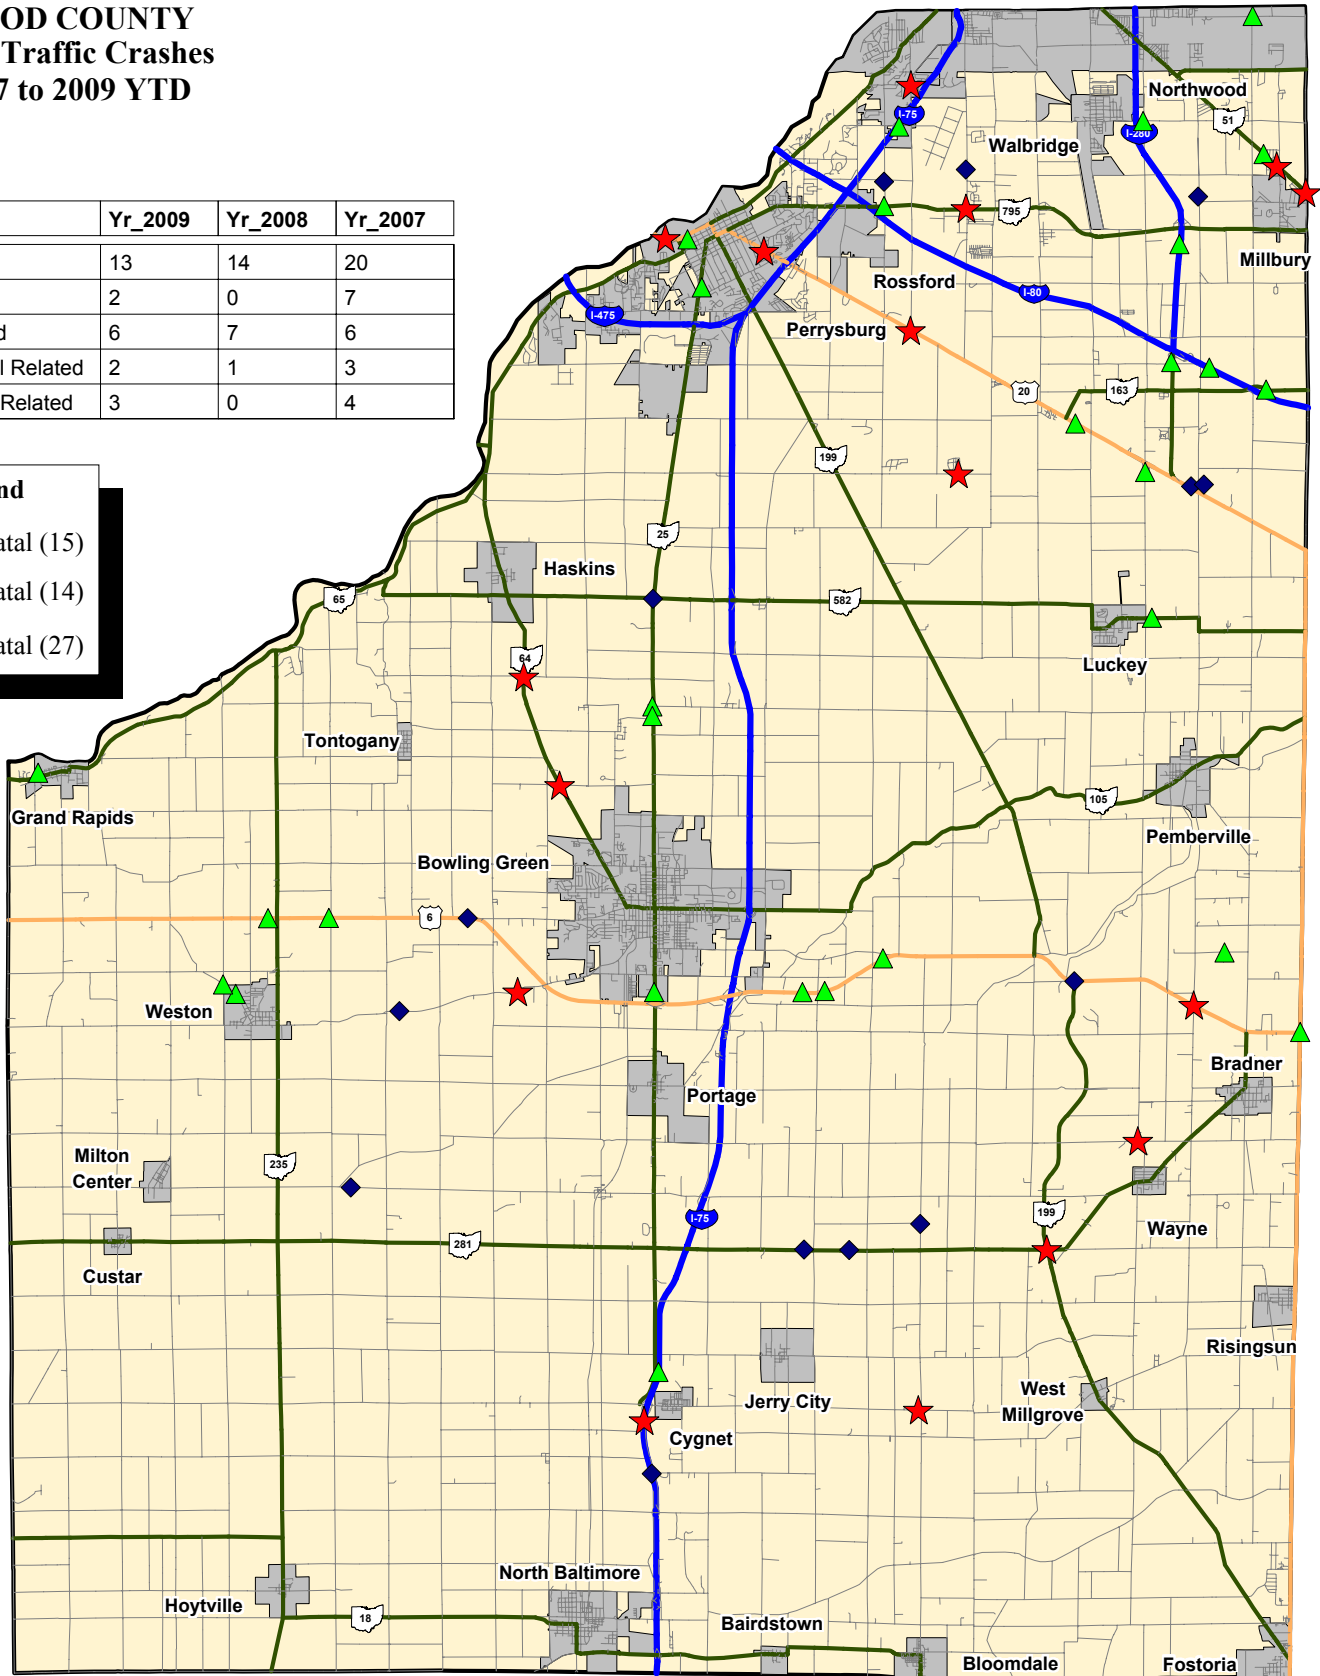

WOOD COUNTY Fatal Traffic Crashes 2007 to 2009 YTD

Type	Yr_2009	Yr_2008	Yr_2007
# Rural	13	14	20
# Urban	2	0	7
# OVI Related	6	7	6
# Commercial Related	2	1	3
# Motorcycle Related	3	0	4

Legend

- ★ 2009 Fatal (15)
- ◆ 2008 Fatal (14)
- ▲ 2007 Fatal (27)

Data Source: OSHP LINCIS Database
 Map Design and Layout: OSHP Statistical Analysis Unit
 Ohio State Highway Patrol
 November 2, 2009