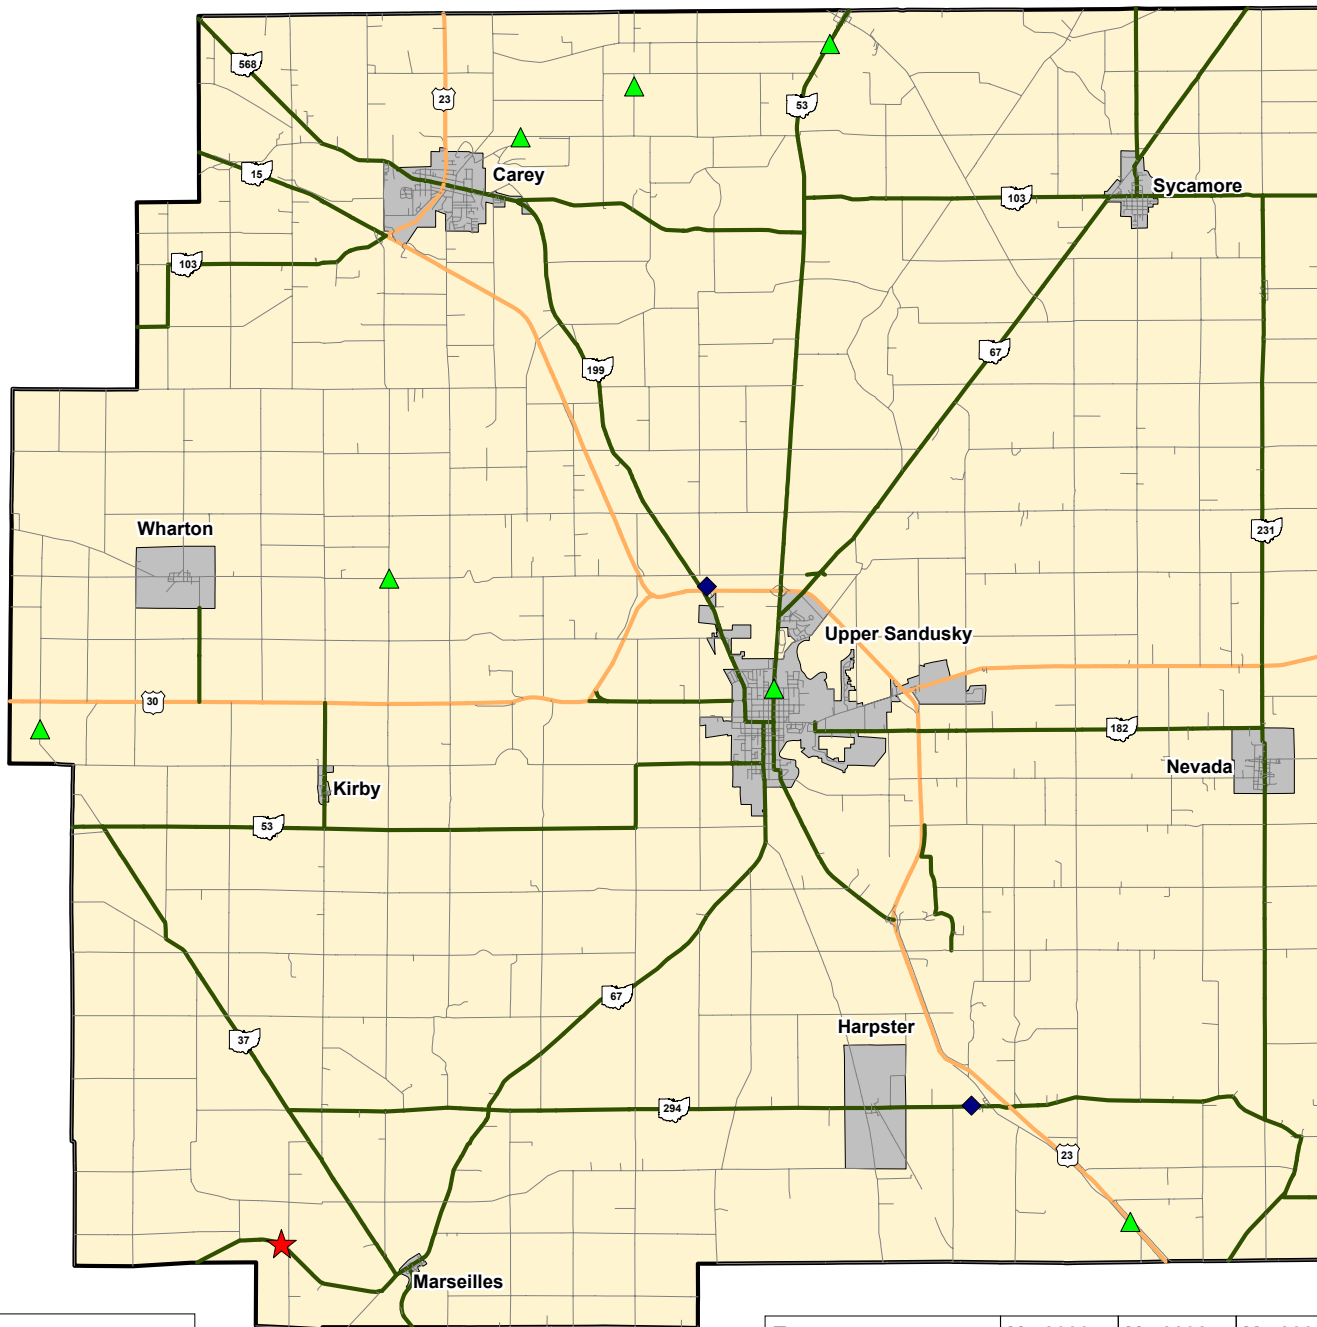

# WYANDOT COUNTY Fatal Traffic Crashes 2007 to 2009 YTD

**Legend**

- ★ 2009 Fatal (1)
- ◆ 2008 Fatal (2)
- ▲ 2007 Fatafs (7)

Type	Yr_2009	Yr_2008	Yr_2007
# Rural	1	2	6
# Urban	0	0	1
# OVI Related	0	1	3
# Commercial Related	0	1	1
# Motorcycle Related	0	0	1

Data Source: OSHP LINC Database  
Map Design and Layout: OSHP Statistical Analysis Unit  
Ohio State Highway Patrol  
November 18, 2009