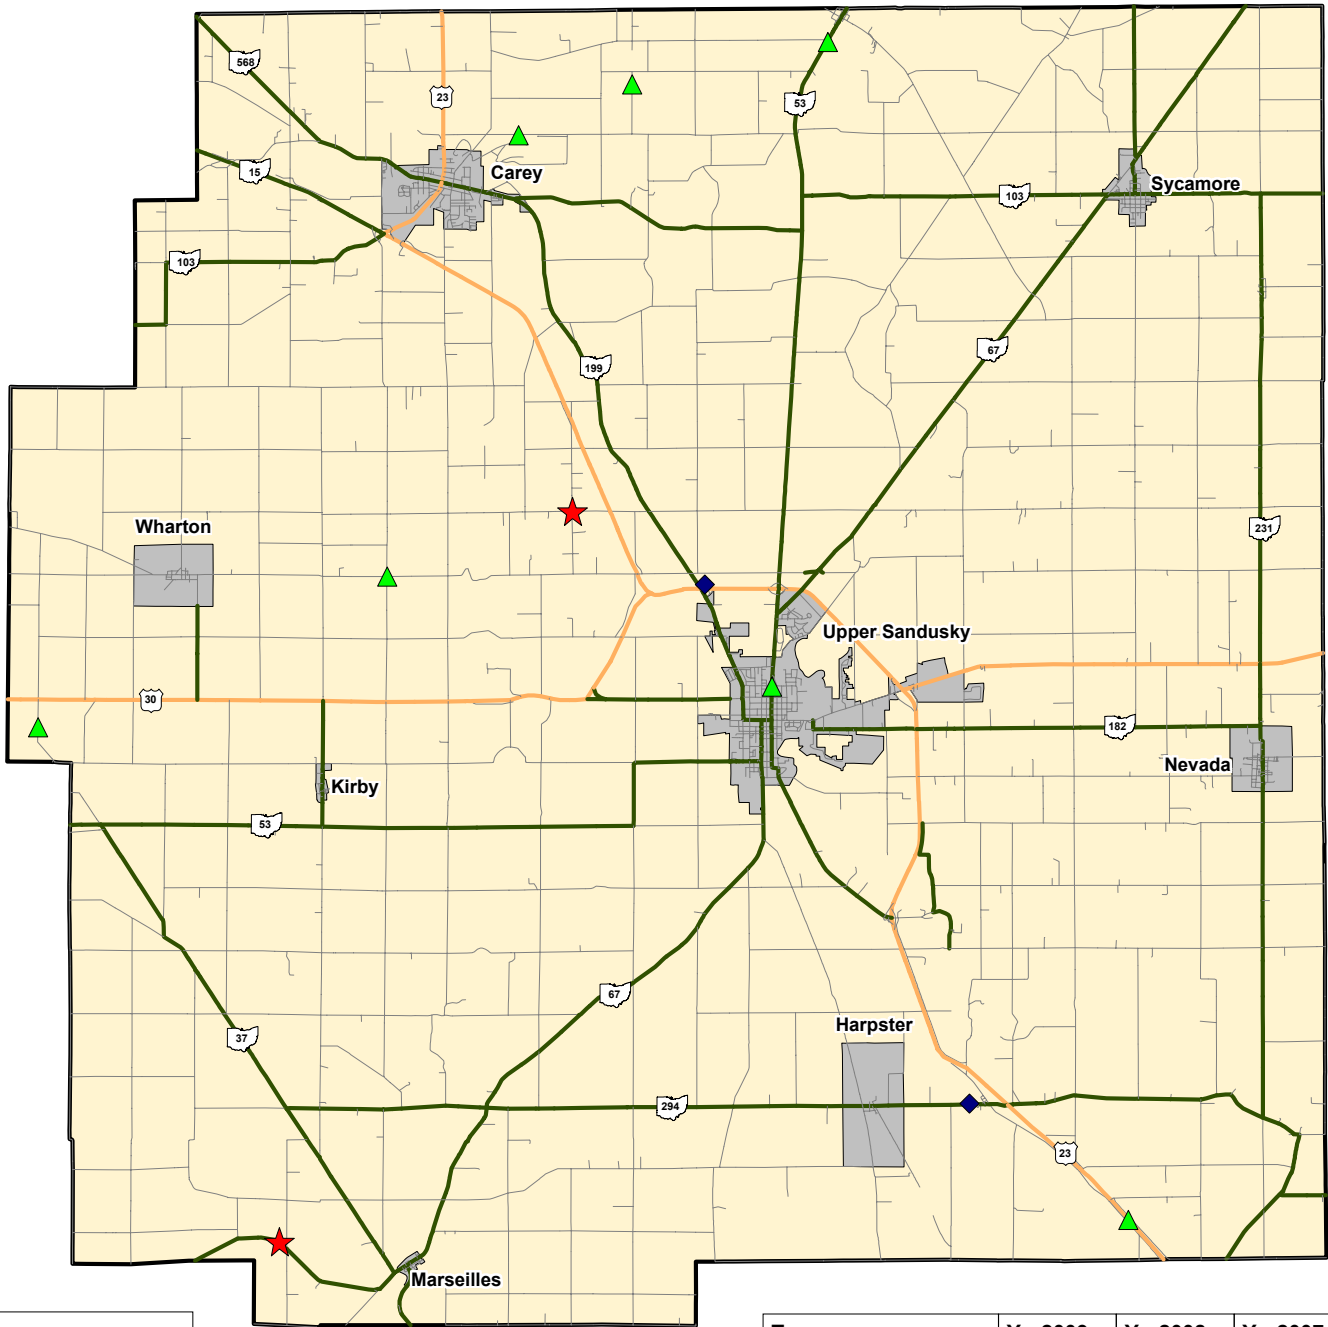

WYANDOT COUNTY Fatal Traffic Crashes 2007 to 2009 YTD

Legend

- ★ 2009 Fatal (2)
- ◆ 2008 Fatal (2)
- ▲ 2007 Fatafs (7)

Type	Yr_2009	Yr_2008	Yr_2007
# Rural	1	2	6
# Urban	1	0	1
# OVI Related	0	1	3
# Commercial Related	0	1	1
# Motorcycle Related	0	0	1

Data Source: OSHP LINC'S Database
Map Design and Layout: OSHP Statistical Analysis Unit
Ohio State Highway Patrol
November 23, 2009