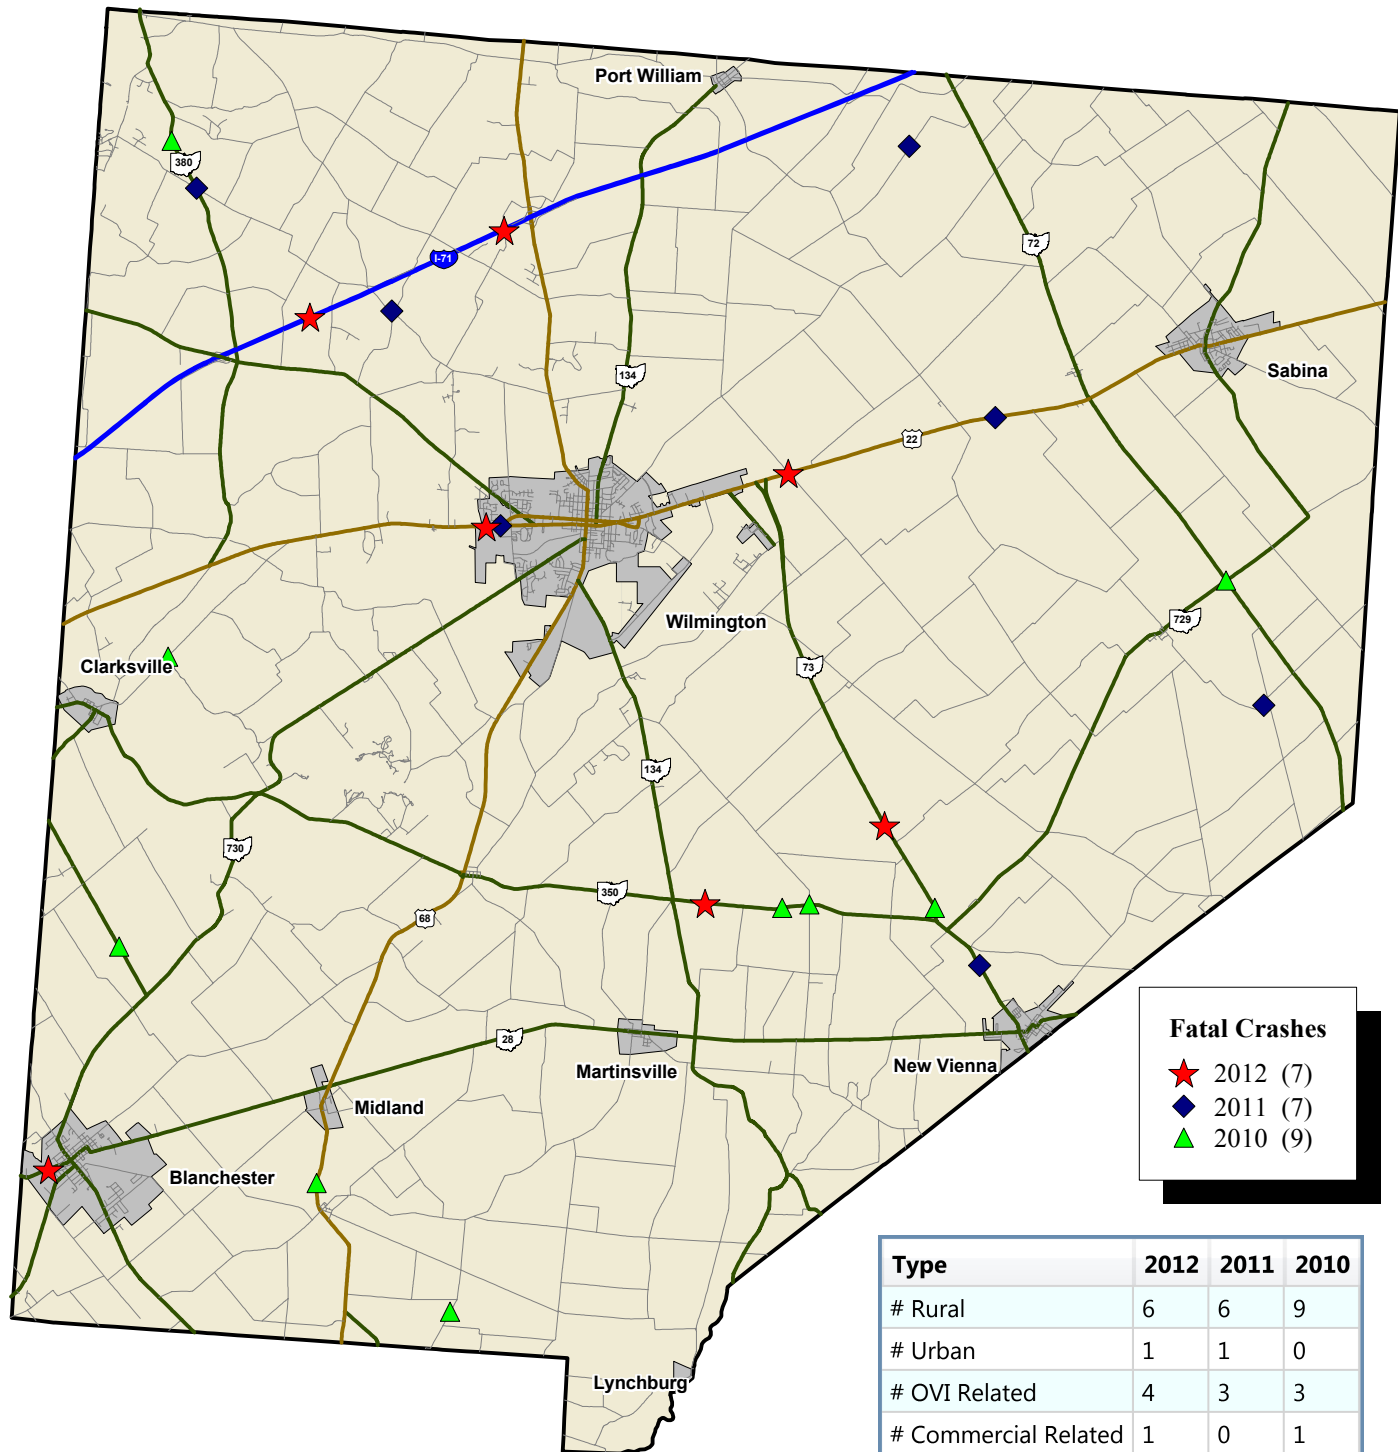

Clinton County Fatal Traffic Crashes 2010 to 2012

Fatal Crashes

- ★ 2012 (7)
- ◆ 2011 (7)
- ▲ 2010 (9)

Type	2012	2011	2010
# Rural	6	6	9
# Urban	1	1	0
# OVI Related	4	3	3
# Commercial Related	1	0	1
# Motorcycle Related	1	1	0

Data Source: OSHP LINCS Database
 Map Design and Layout: OSHP Statistical Analysis Unit
 Ohio State Highway Patrol
 August 8, 2013