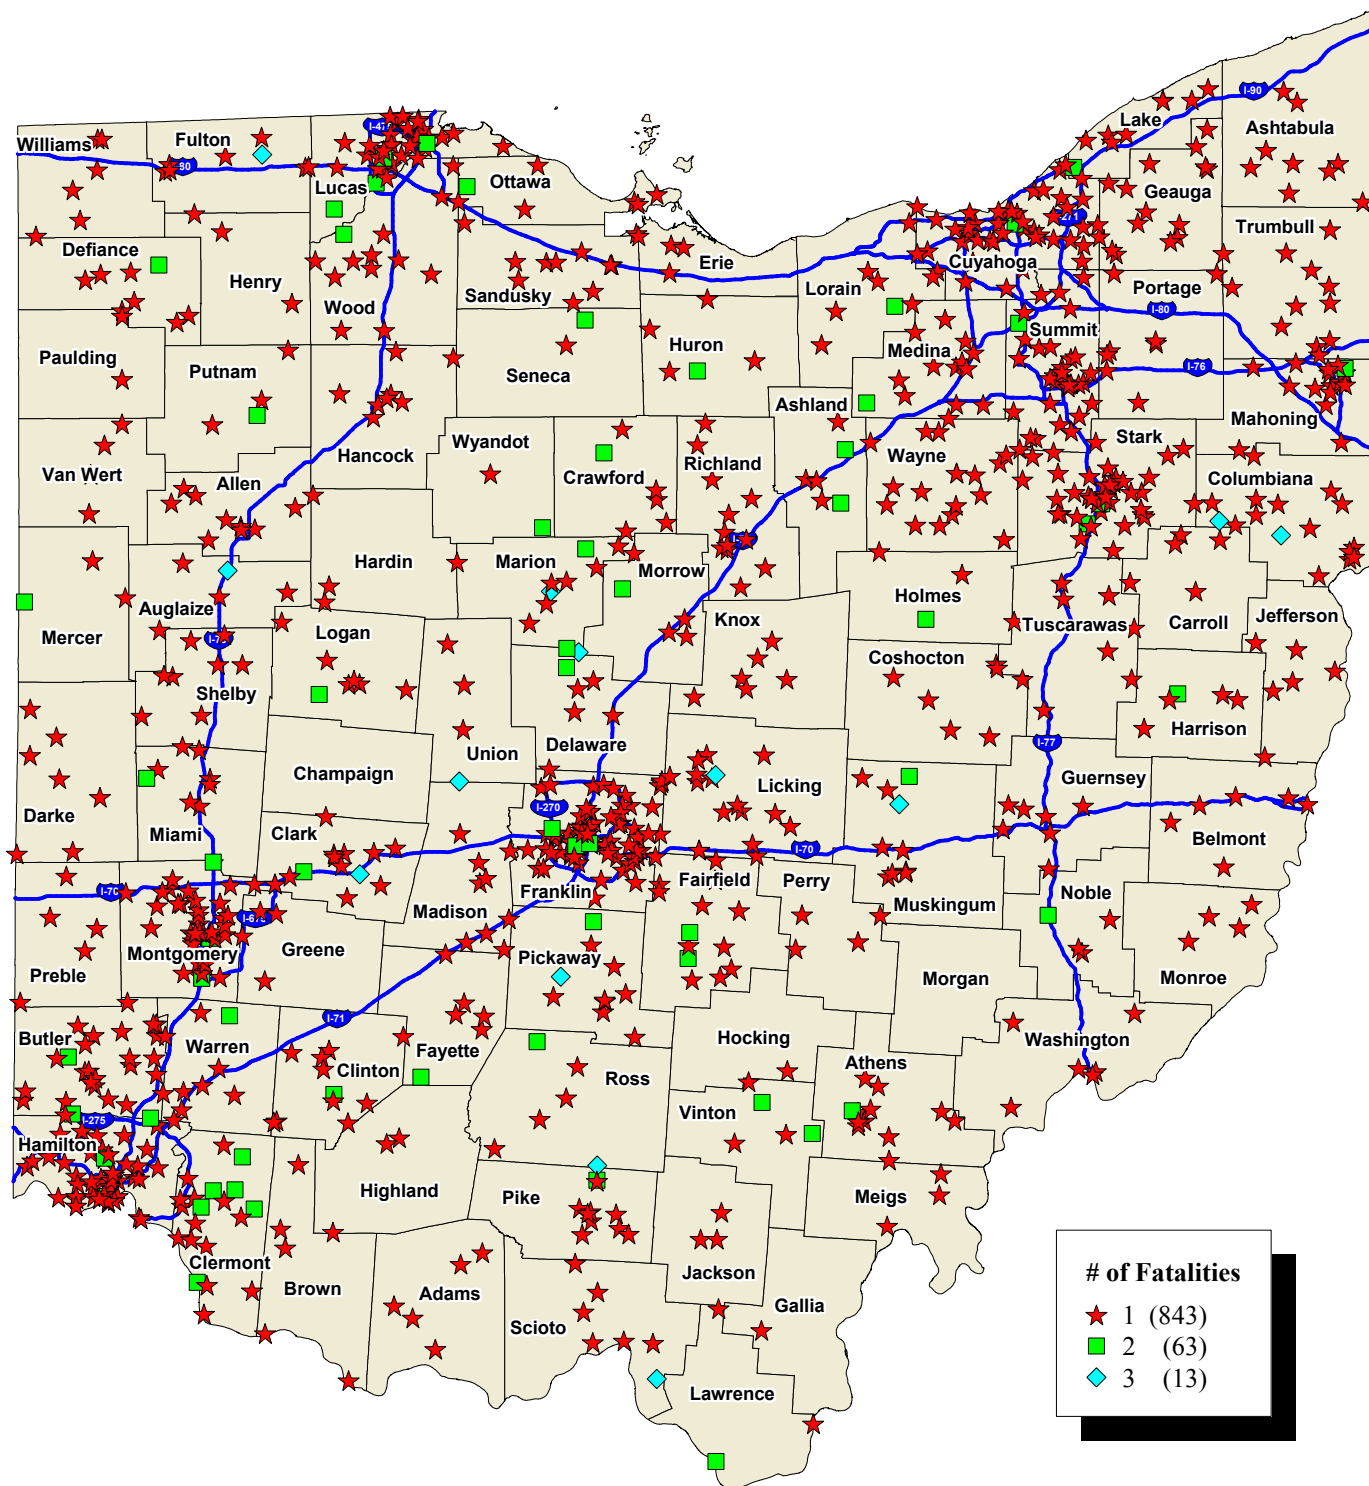

# Ohio Fatal Crashes Year 2014

Data Source: OSHP LINC Database  
 Map Design and Layout: OSHP Statistical Analysis Unit  
 Ohio State Highway Patrol  
 April 2, 2015