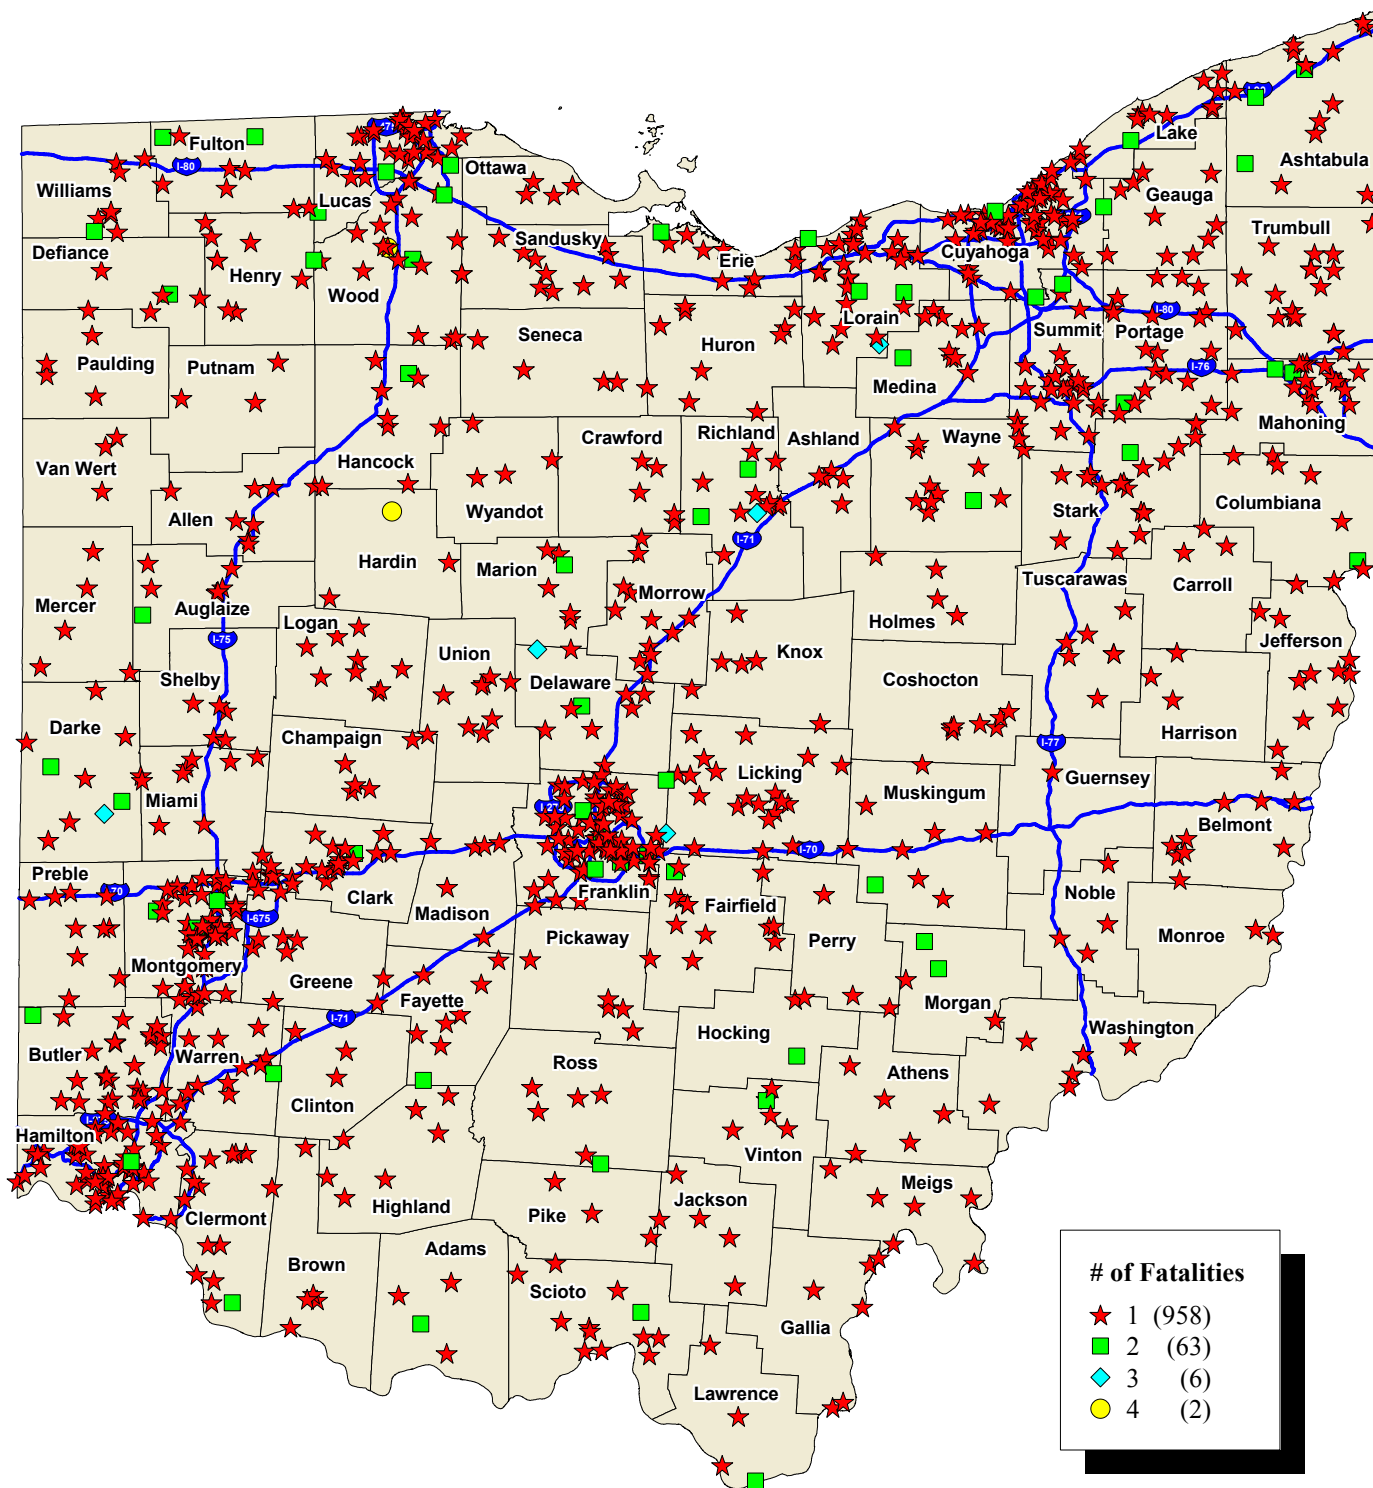

Ohio Fatal Crashes Year 2015

Data Source: OSHP LINC Database
 Map Design and Layout: OSHP Statistical Analysis Unit
 Ohio State Highway Patrol
 March 21, 2016