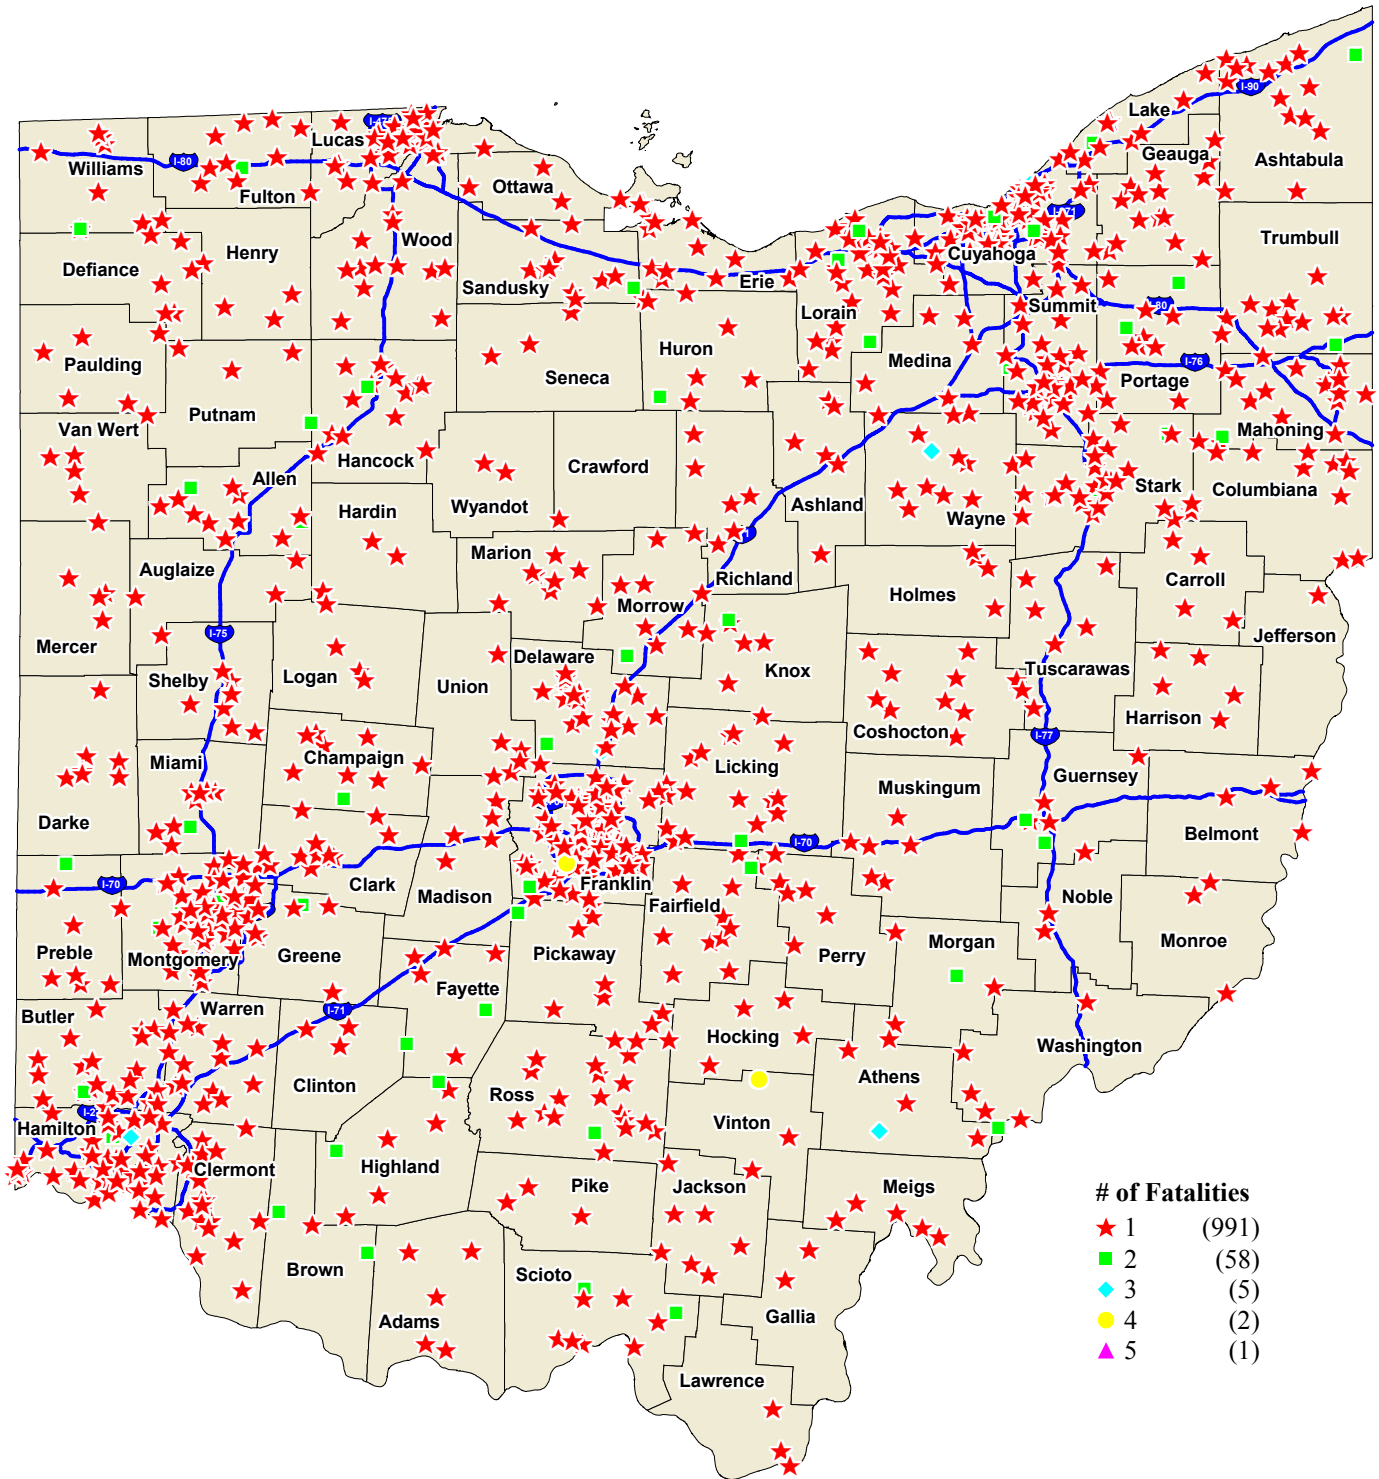

Ohio Fatal Crashes Year 2016

of Fatalities

★	1	(991)
■	2	(58)
◆	3	(5)
●	4	(2)
▲	5	(1)

Data Source: OSHP LINGS Database
 Map Design and Layout: OSHP Statistical Analysis Unit
 Ohio State Highway Patrol
 April 11, 2017