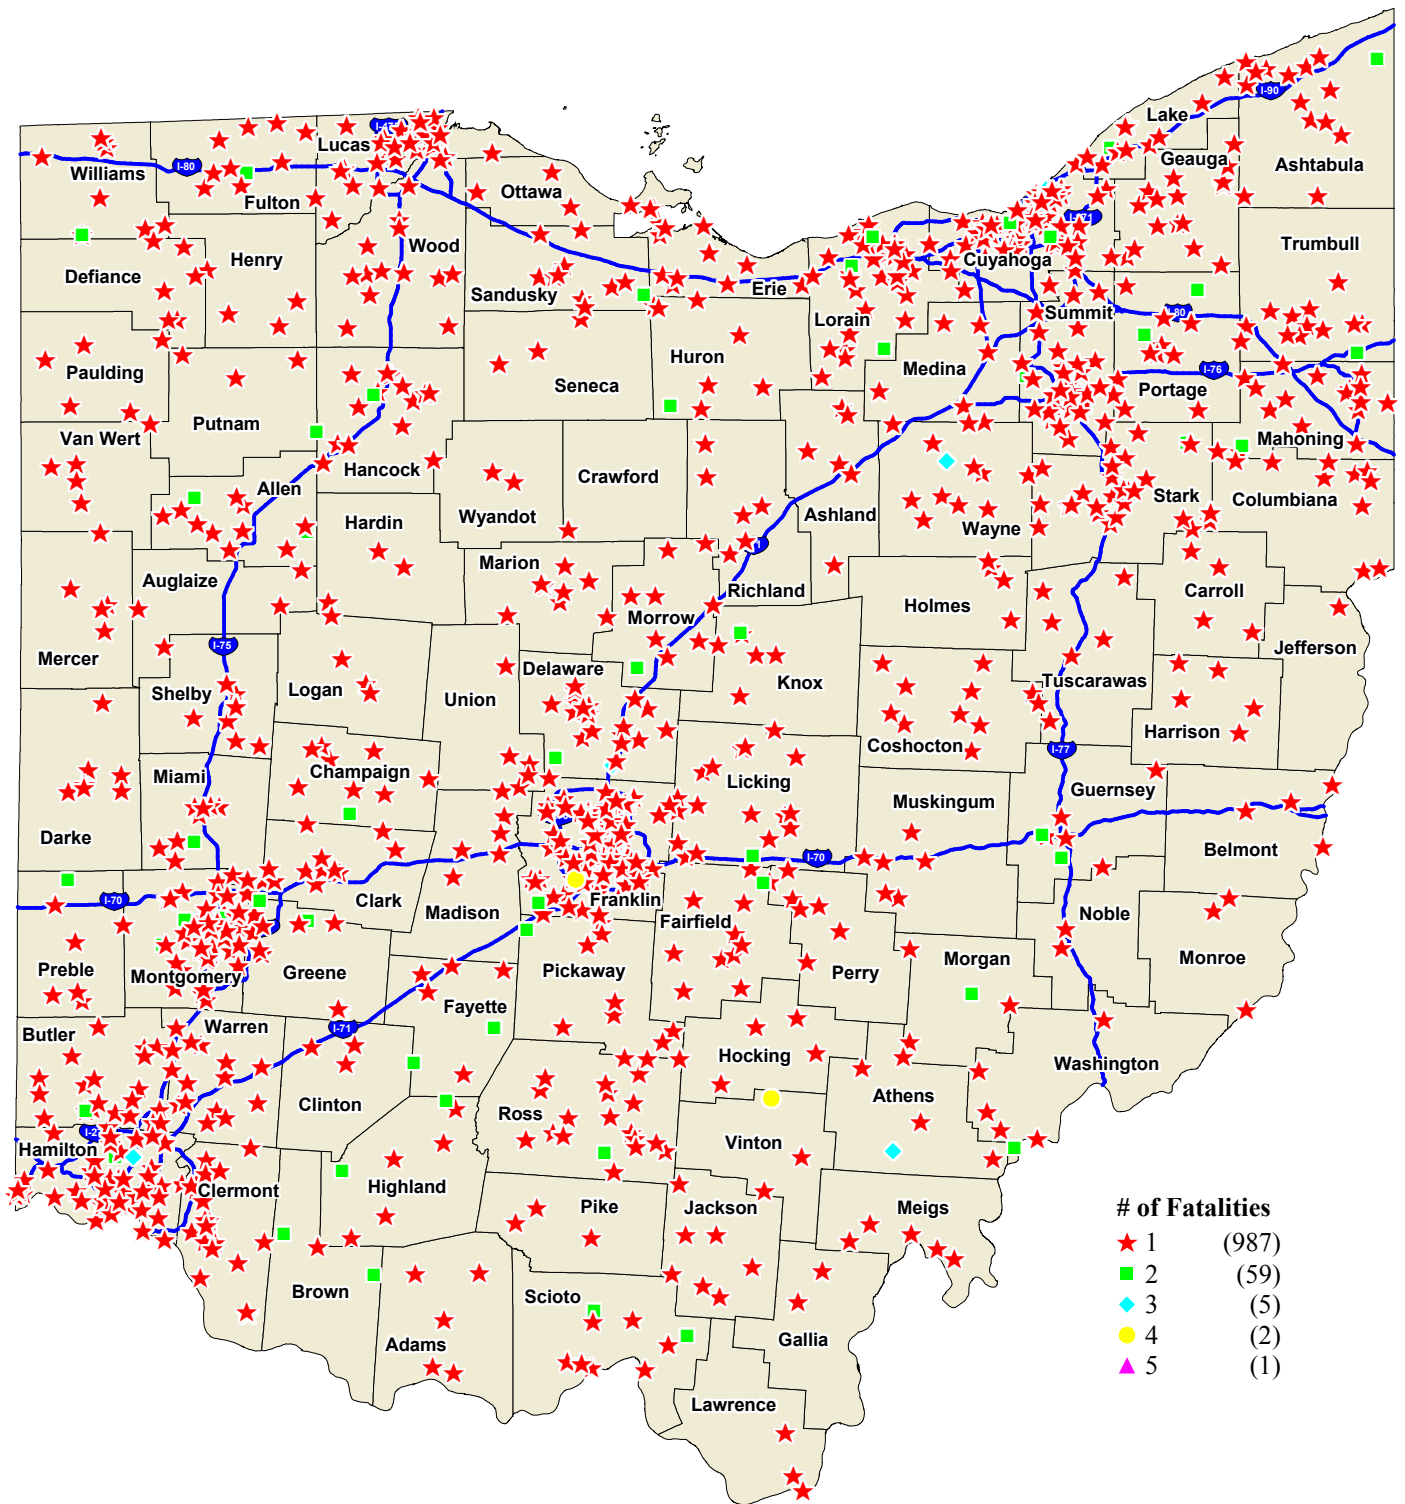

Ohio Fatal Crashes Year 2016

of Fatalities

★	1	(987)
■	2	(59)
◆	3	(5)
●	4	(2)
▲	5	(1)

Data Source: SAU Fatal Crash Database
 Map Design and Layout: OSHP Statistical Analysis Unit
 Ohio State Highway Patrol
 November 30, 2017