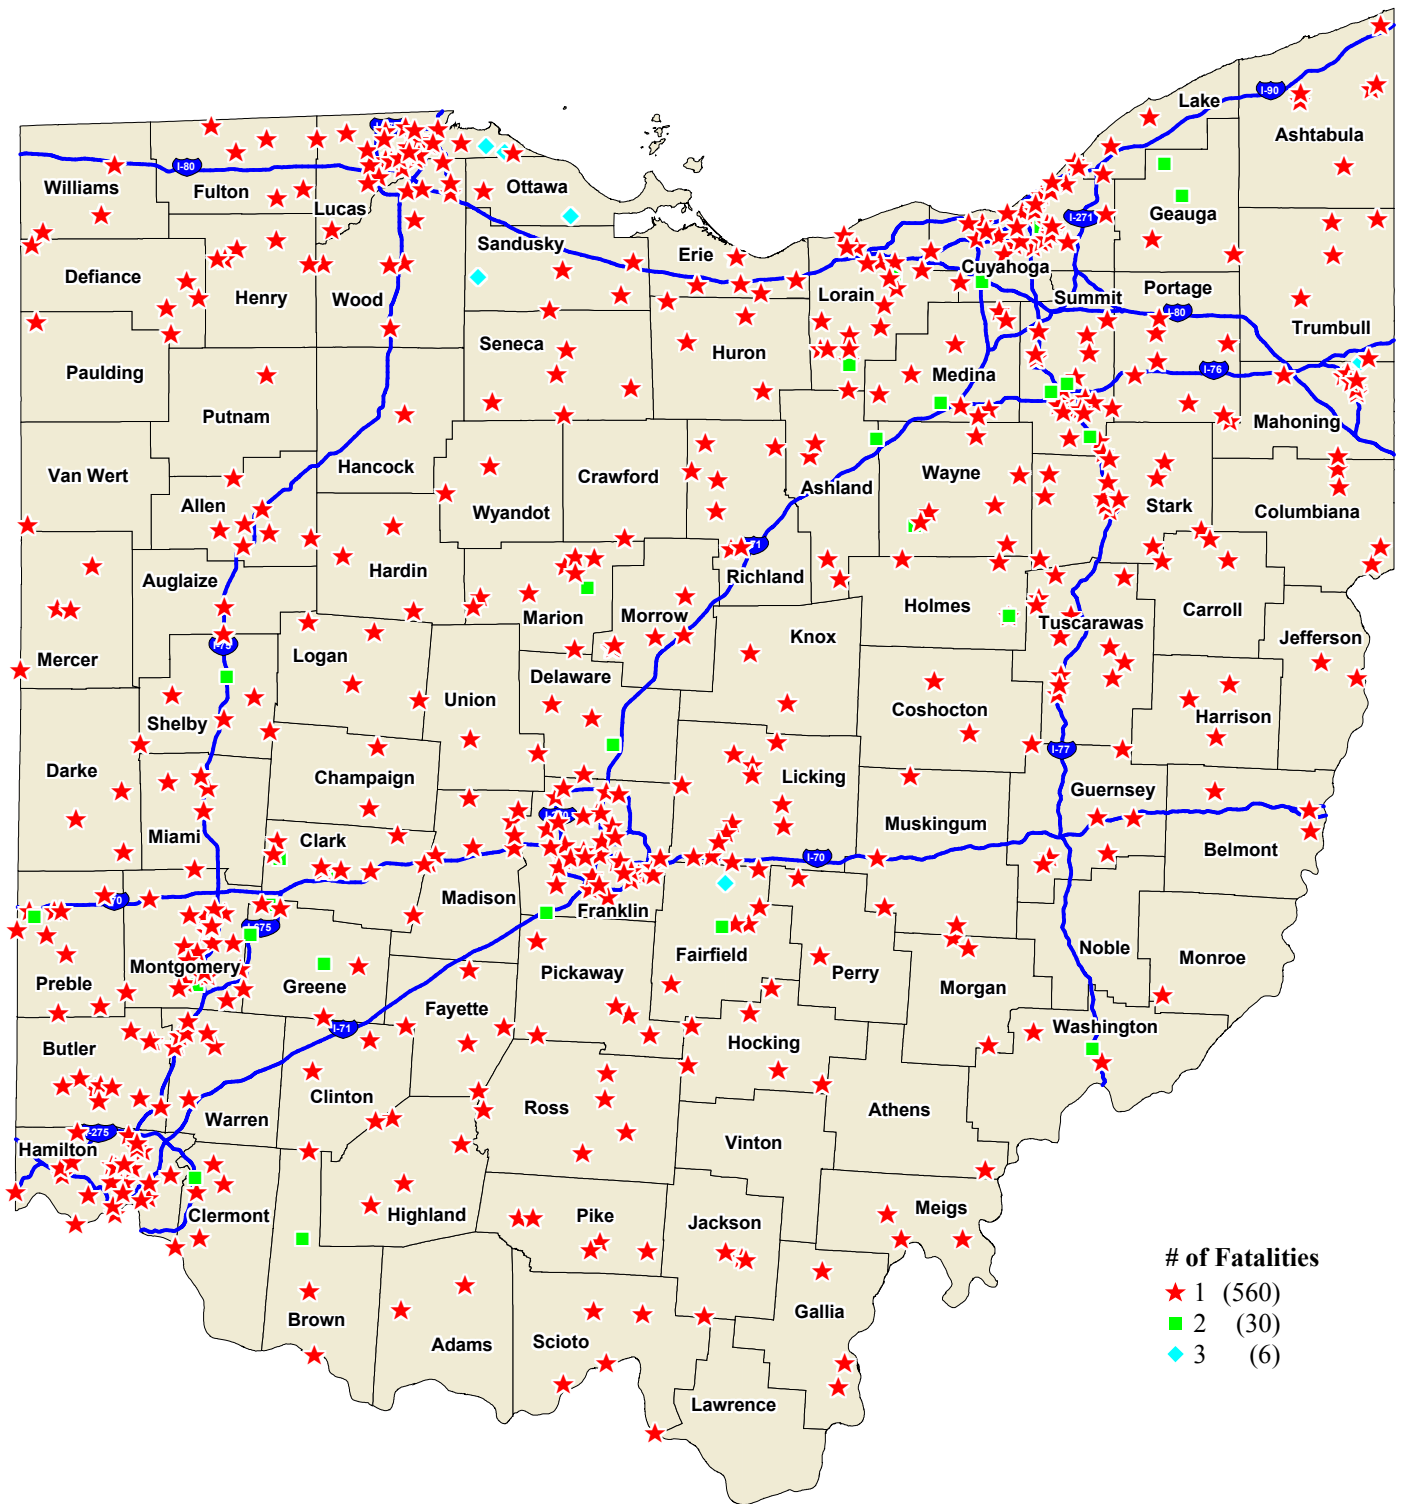

Ohio Fatal Crashes 2017 YTD

of Fatalities
 ★ 1 (560)
 ■ 2 (30)
 ◆ 3 (6)

Data Source: OSHP LINC Database
 Map Design and Layout: OSHP Statistical Analysis Unit
 Ohio State Highway Patrol
 August 17, 2017