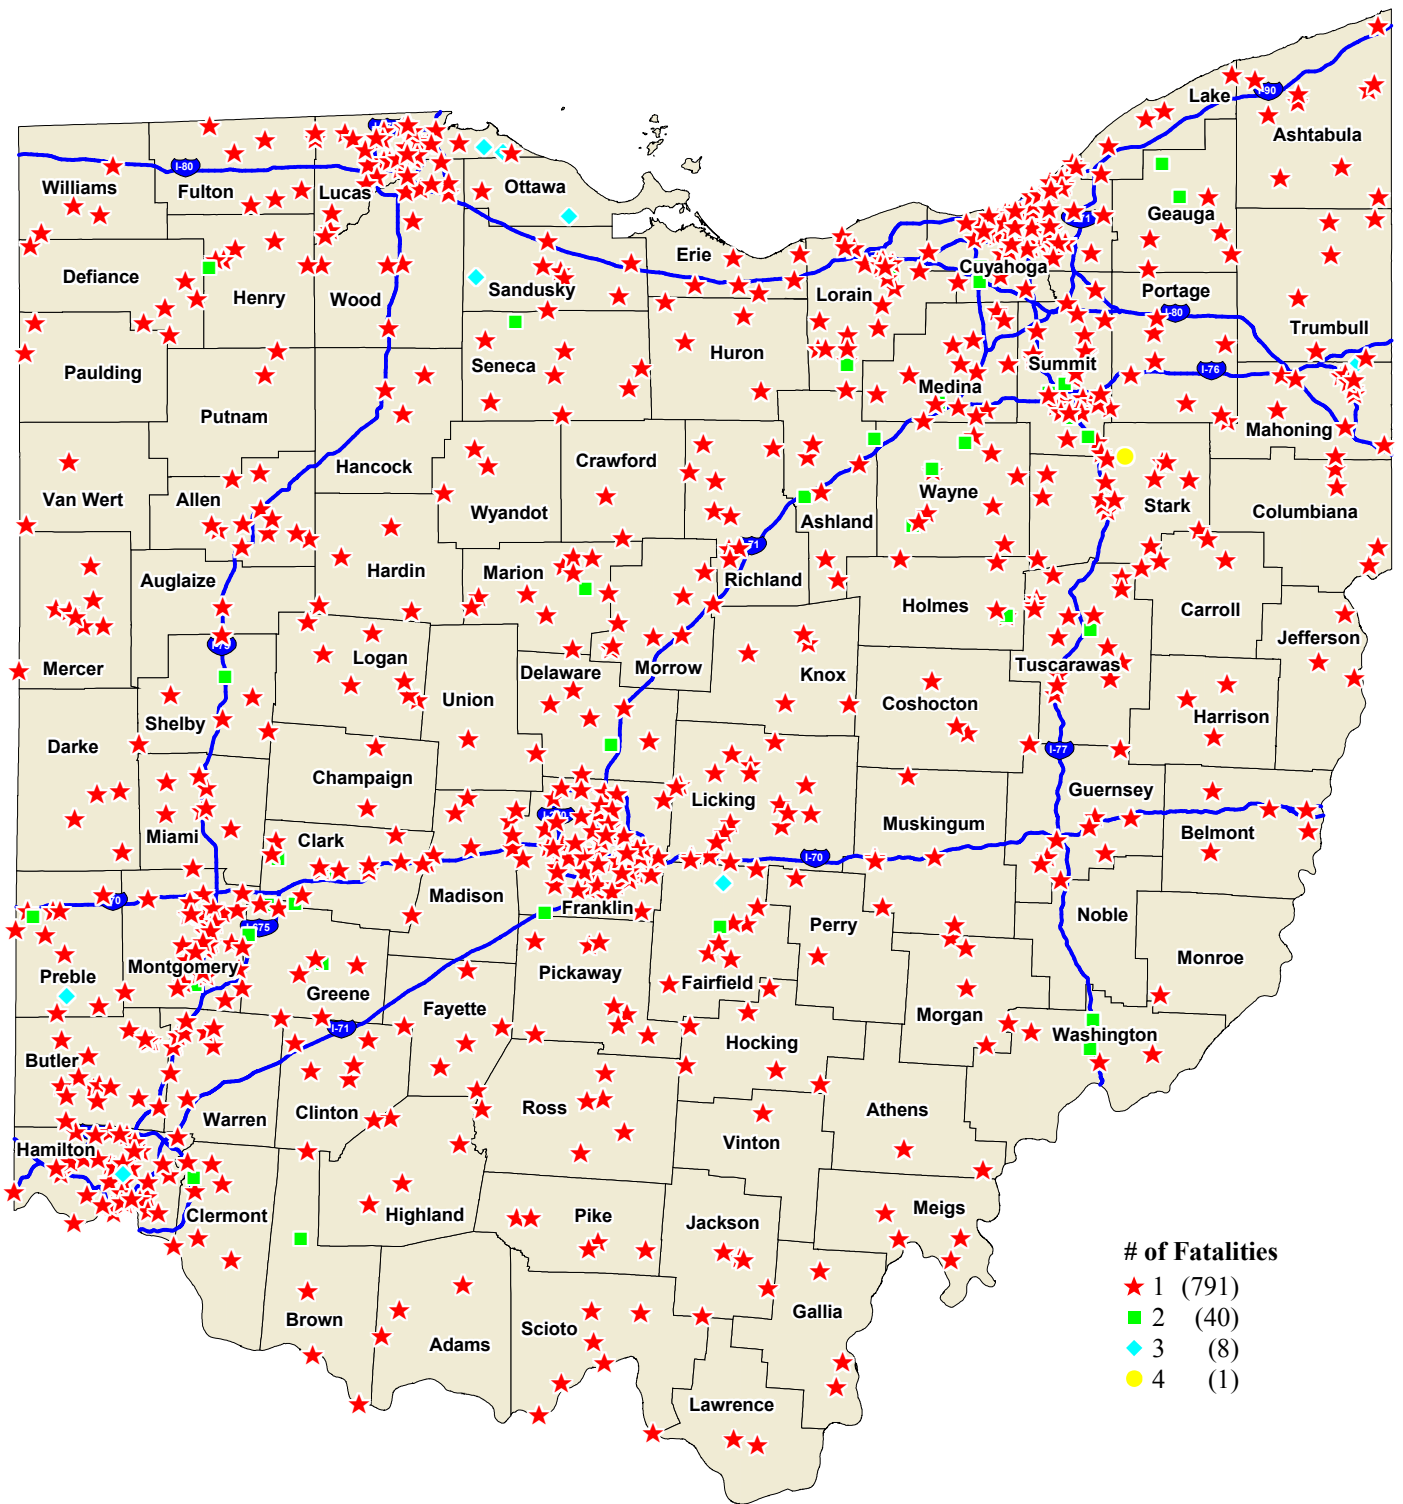

Ohio Fatal Crashes 2017 YTD

of Fatalities

| | | |
|---|---|-------|
| ★ | 1 | (791) |
| ■ | 2 | (40) |
| ◆ | 3 | (8) |
| ● | 4 | (1) |

Data Source: OSHP LINC Database
 Map Design and Layout: OSHP Statistical Analysis Unit
 Ohio State Highway Patrol
 October 17, 2017