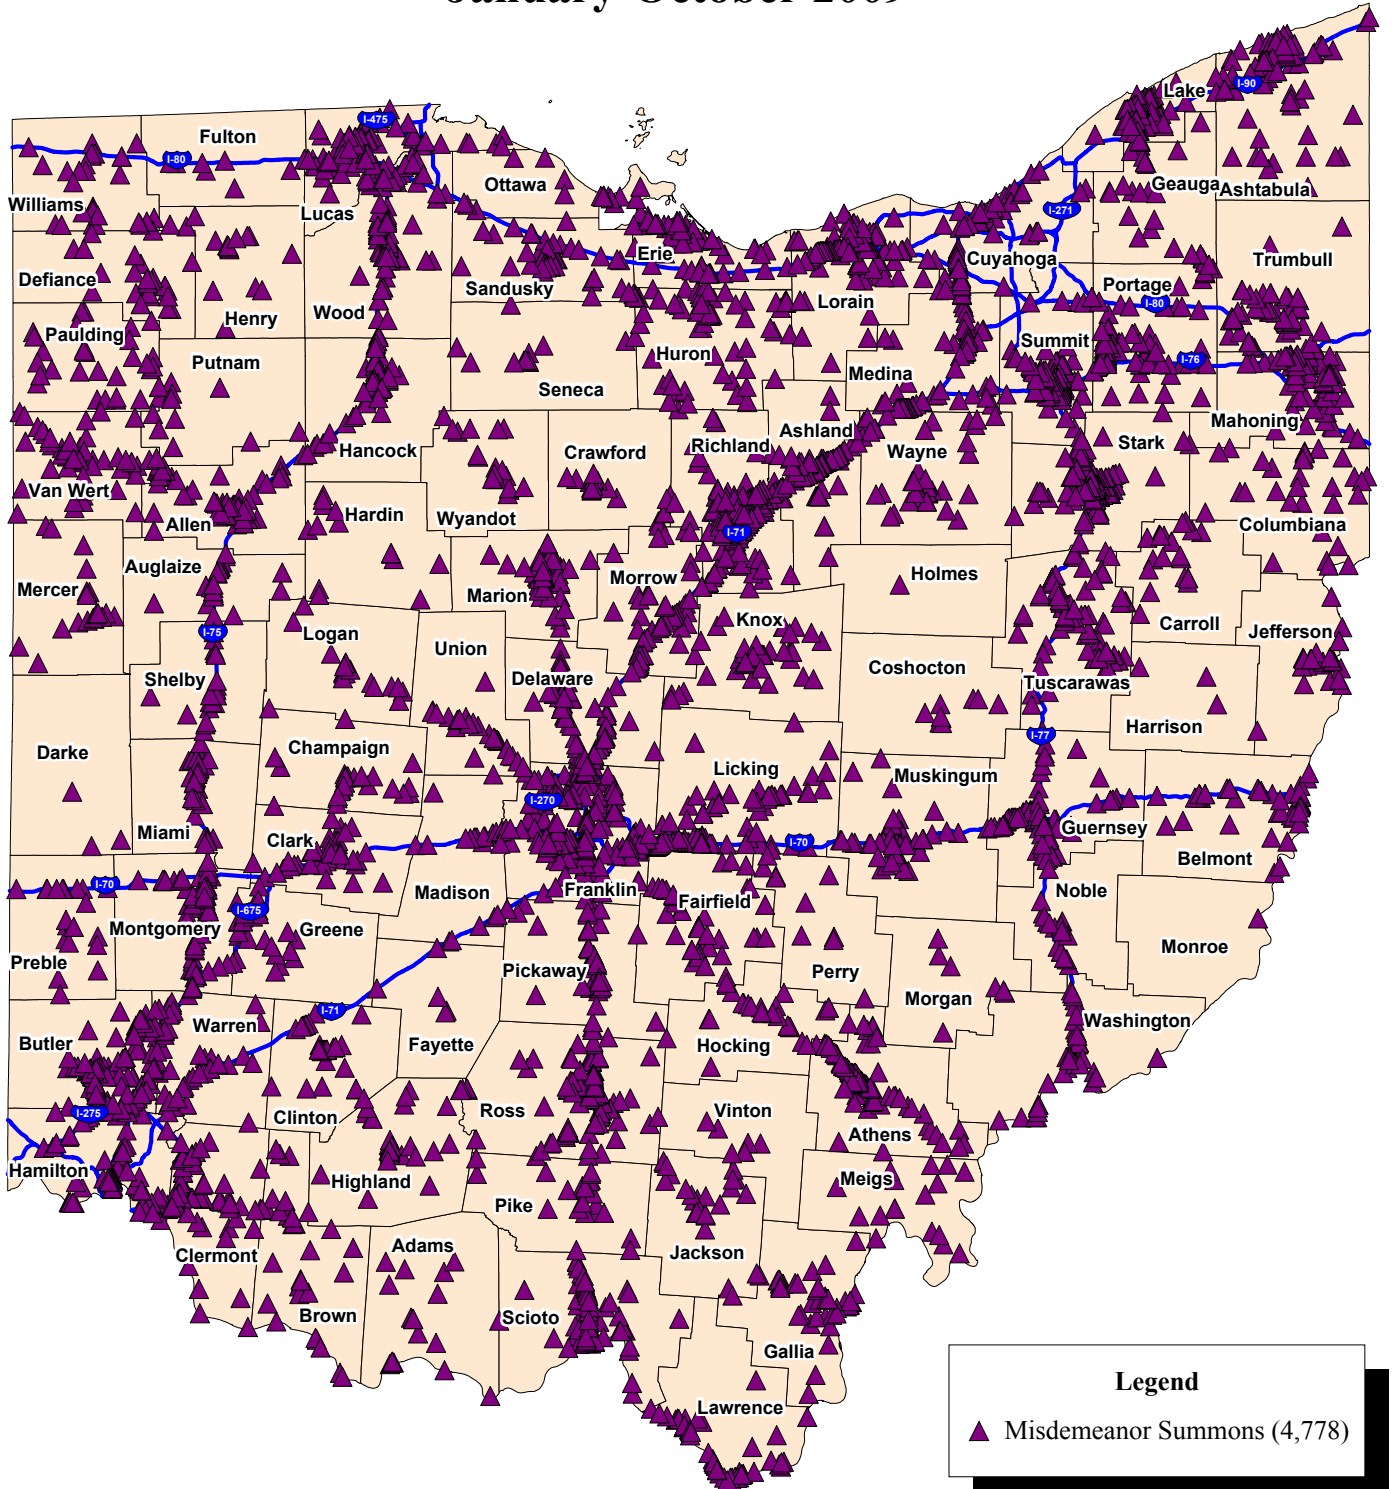

Ohio State Highway Patrol Misdemeanor Summons January-October 2009

Data Source: Computer-Aided Dispatch System (CAD)
Map Design and Layout: OSHP Statistical Analysis Unit
Ohio State Highway Patrol
November 6, 2009