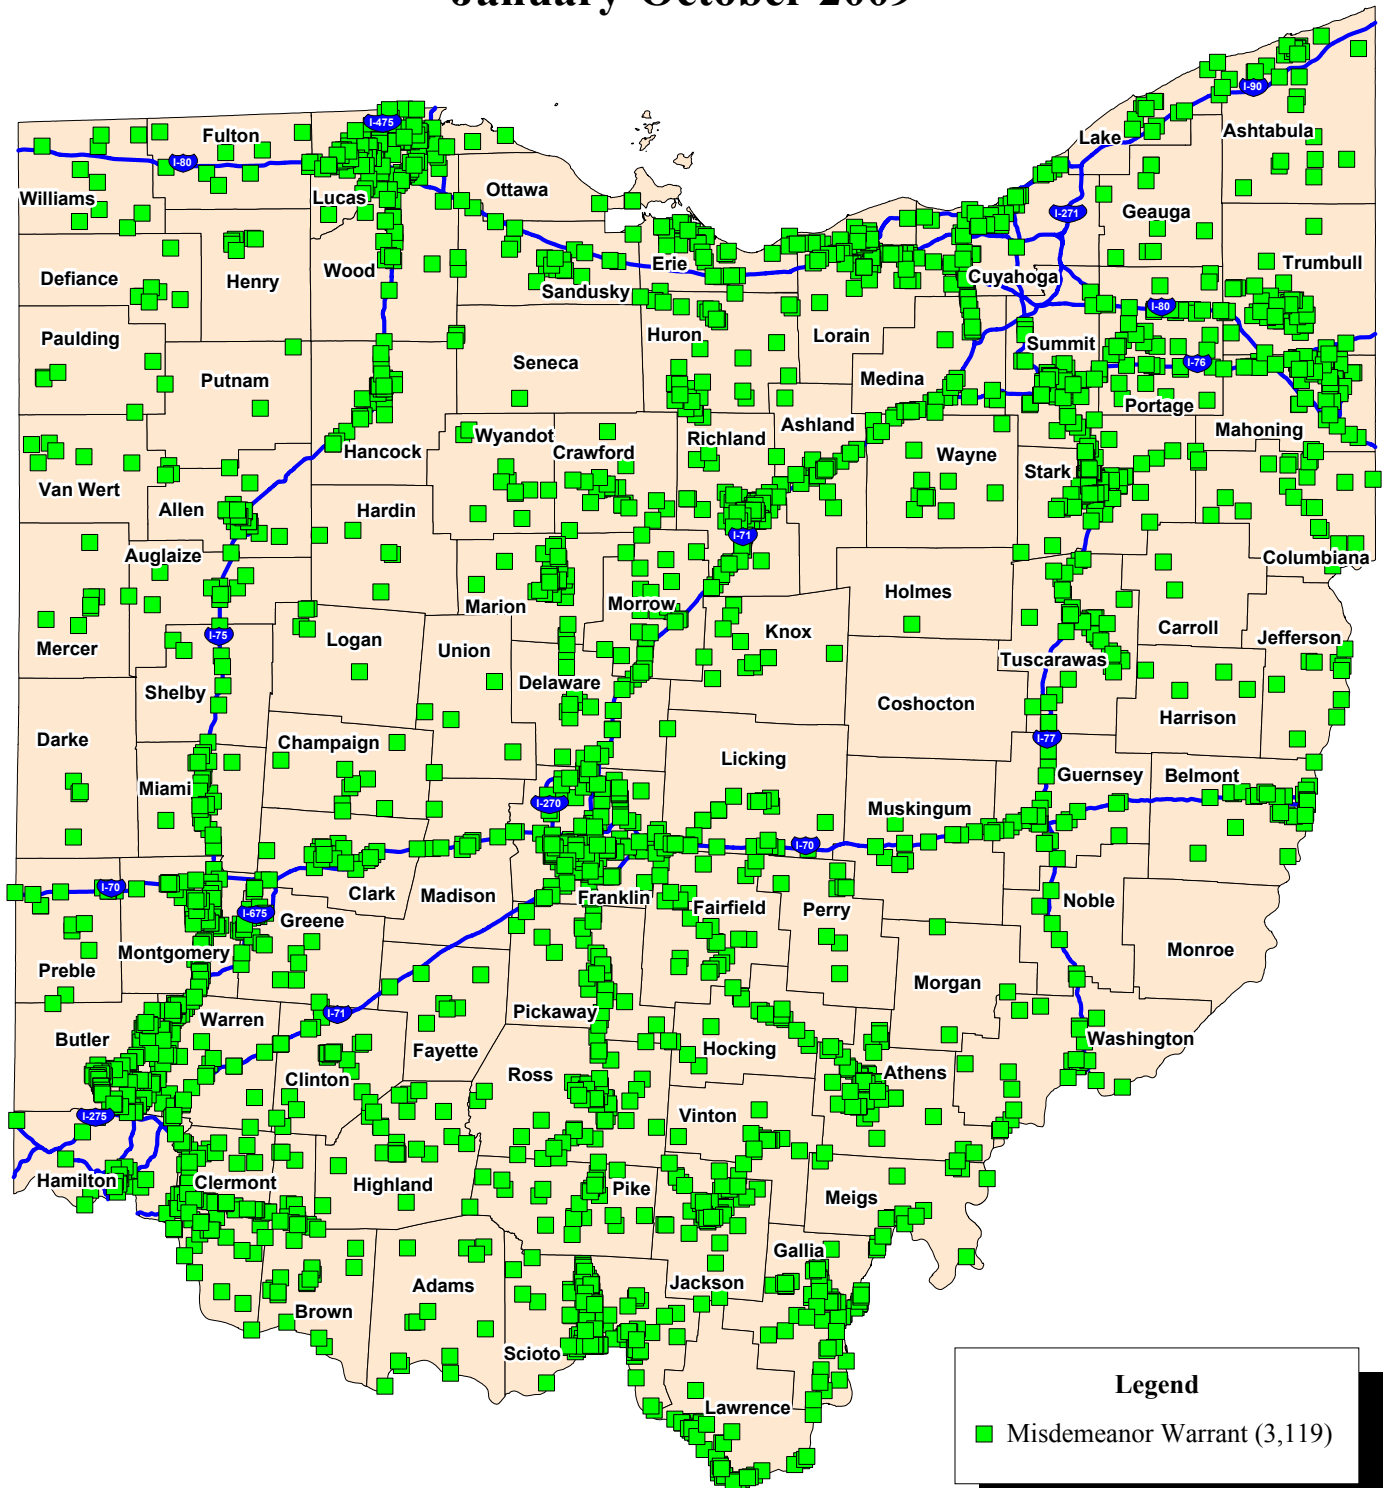

Ohio State Highway Patrol Misdemeanor Warrants January-October 2009

Data Source: Computer-Aided Dispatch System (CAD)
Map Design and Layout: OSHP Statistical Analysis Unit
Ohio State Highway Patrol
November 6, 2009