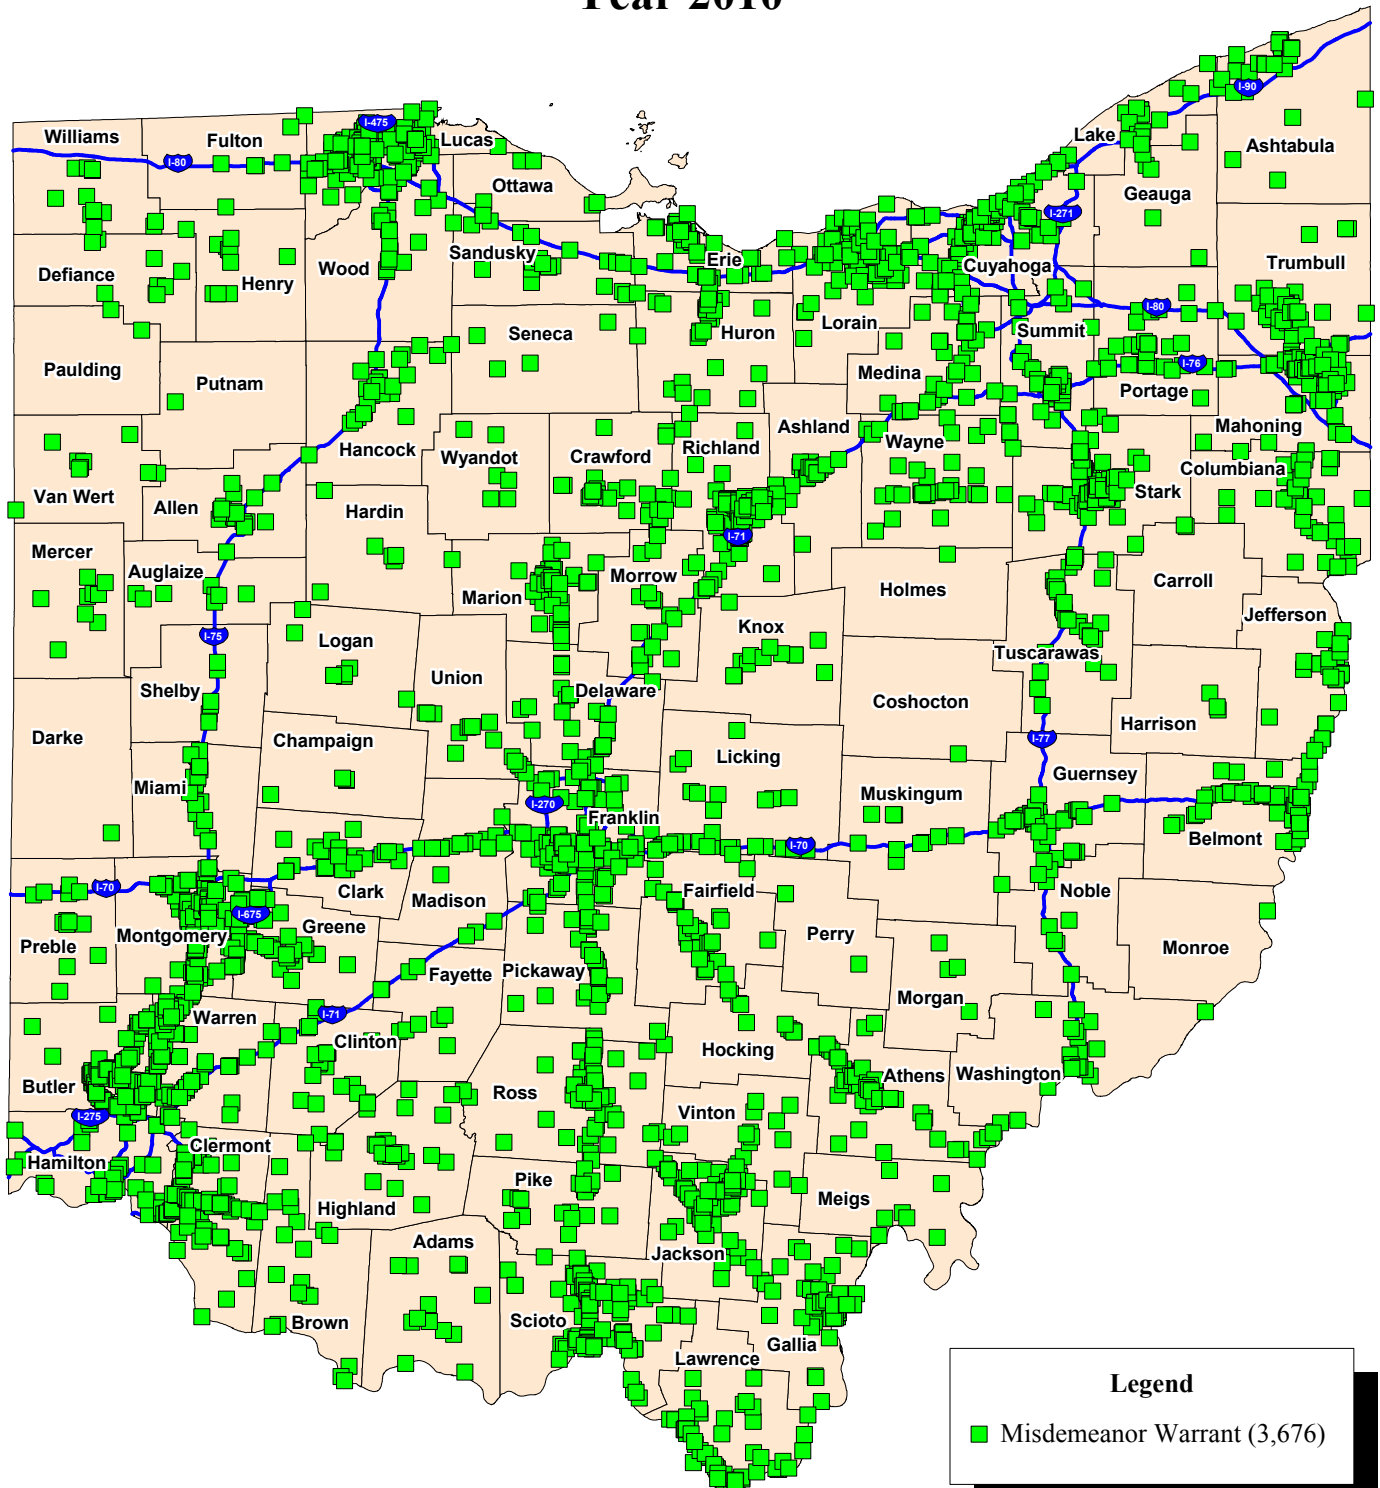

# Ohio State Highway Patrol Misdemeanor Warrants Year 2010

Data Source: Computer-Aided Dispatch System (CAD)  
Map Design and Layout: OSHP Statistical Analysis Unit  
Ohio State Highway Patrol  
February 1, 2011