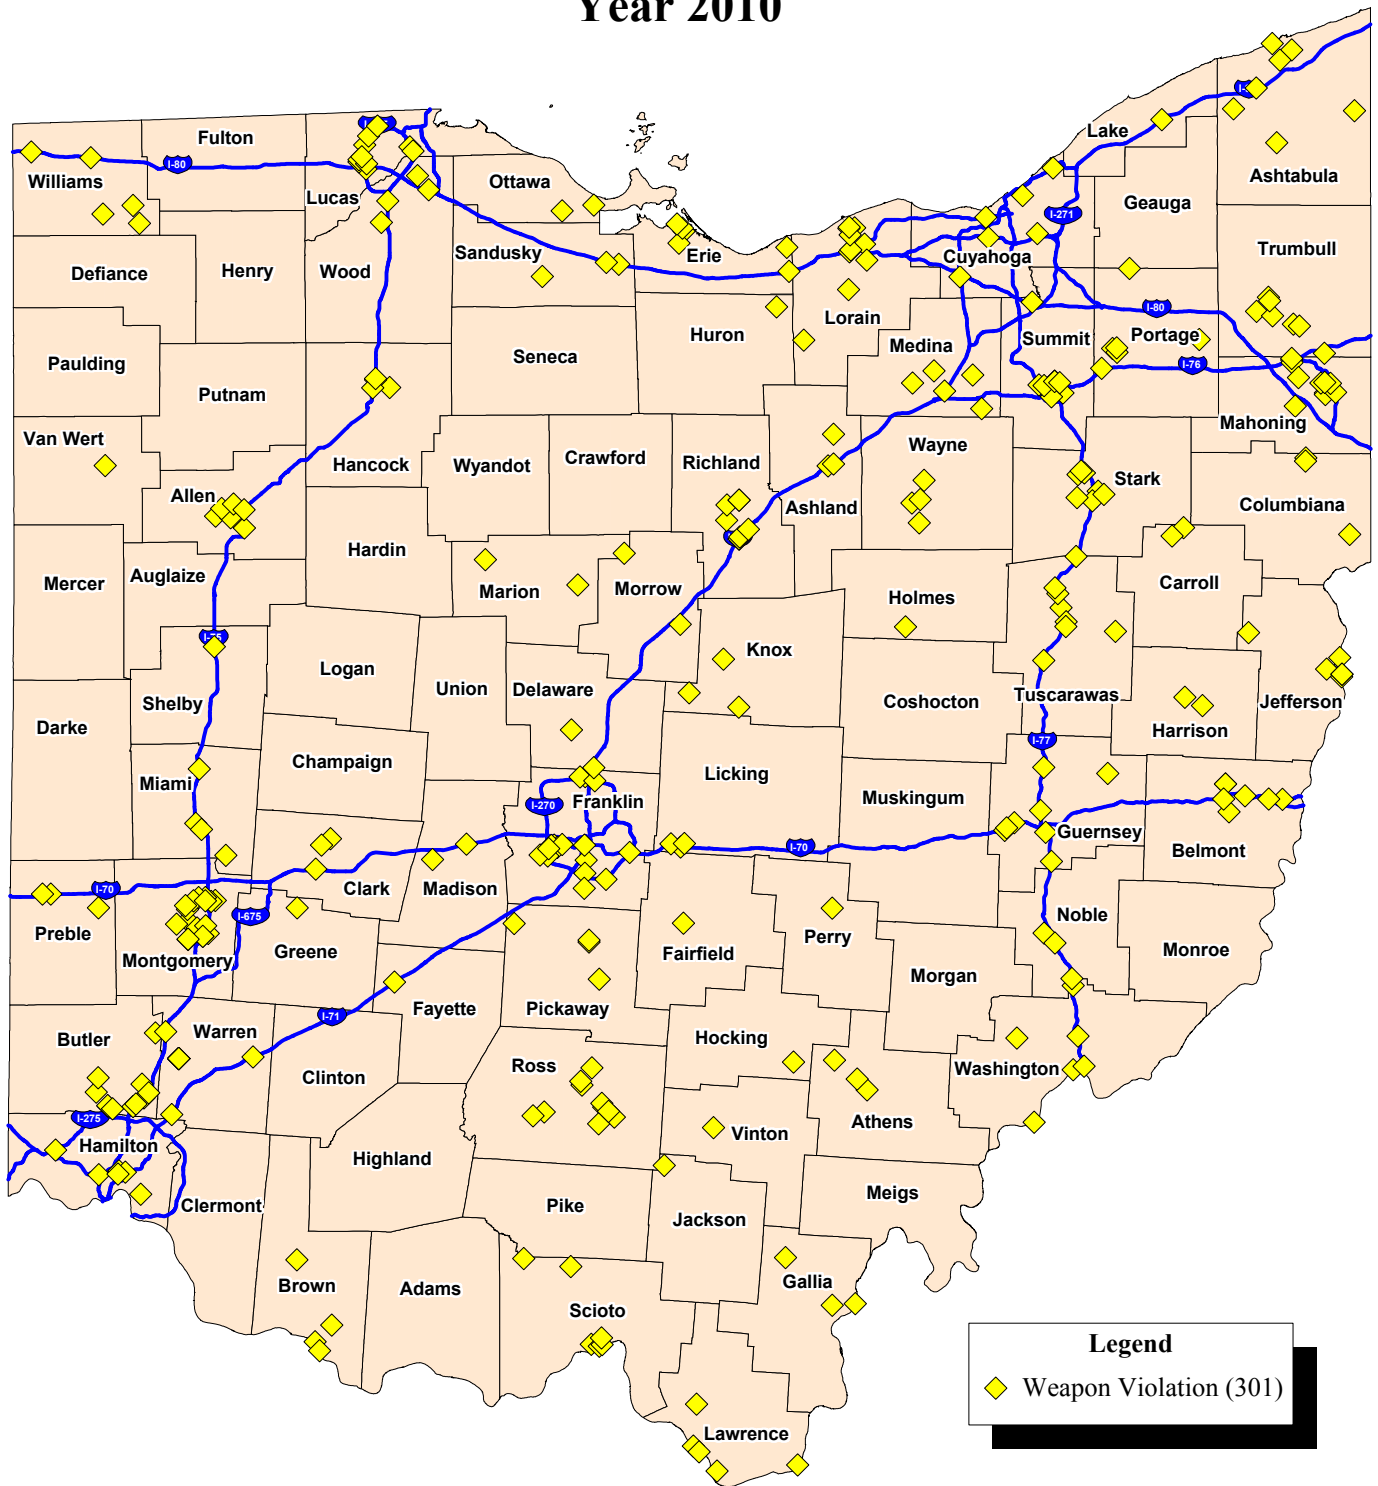

# Ohio State Highway Patrol Weapon Violations Year 2010

Data Source: OSHP Computer-Aided Dispatch System (CAD)  
Map Design and Layout: OSHP Statistical Analysis Unit  
Ohio State Highway Patrol  
February 1, 2011